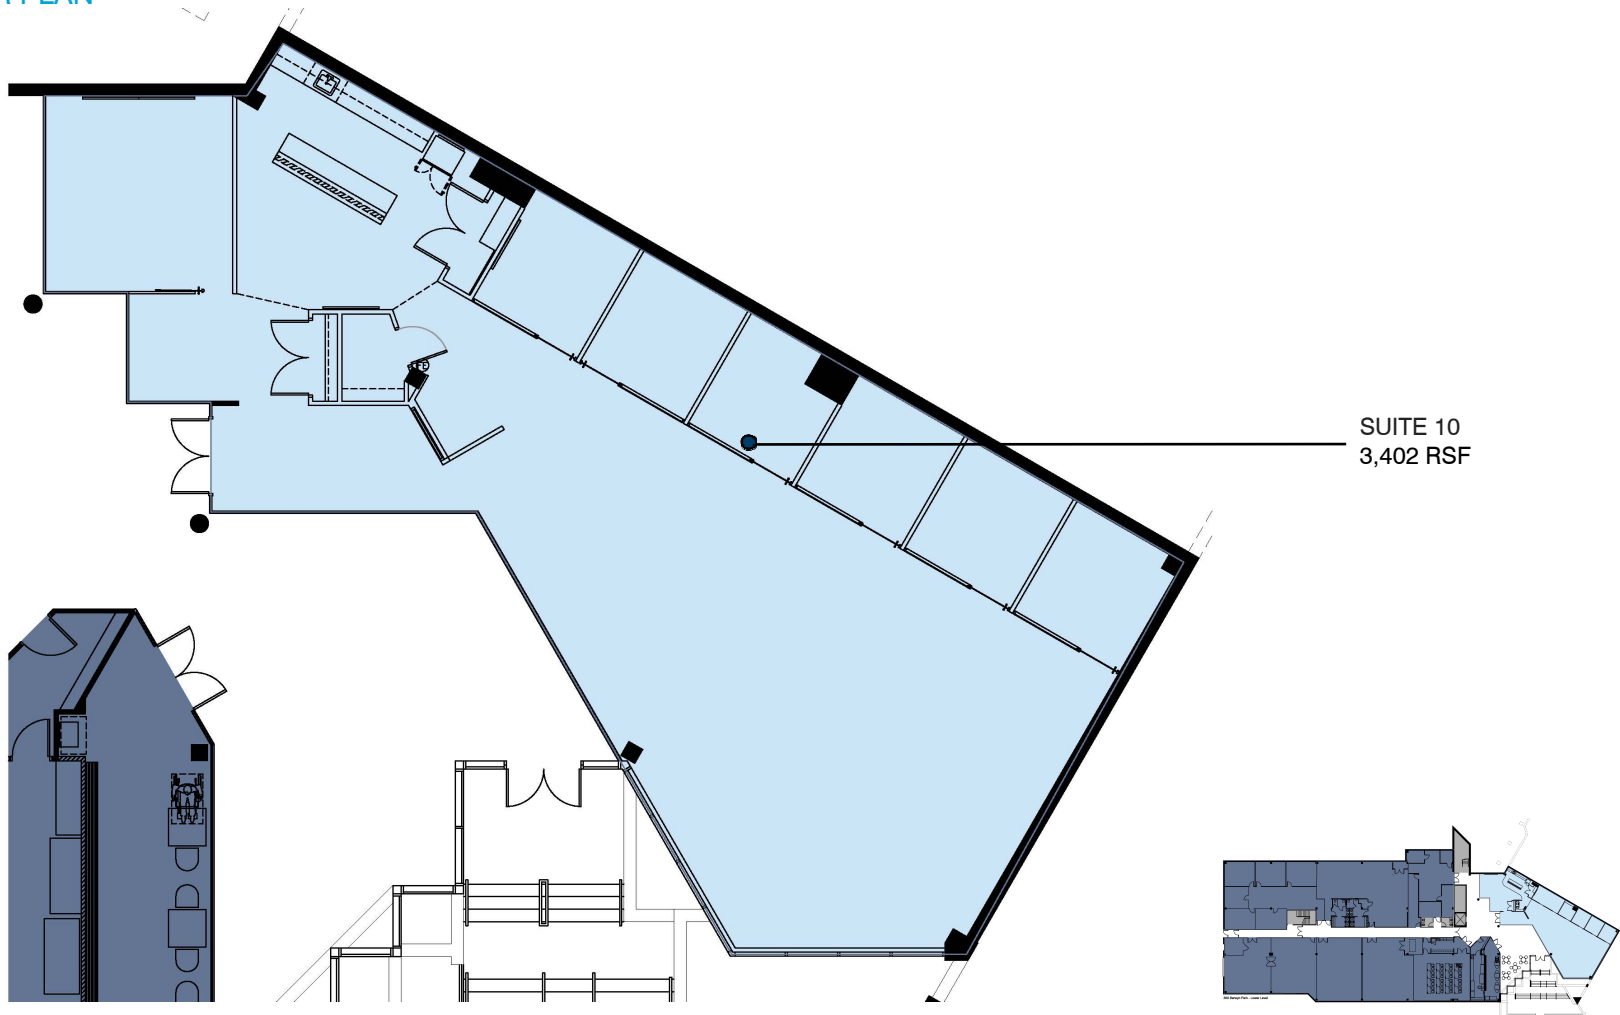

300 BERWYN PARK

801 Cassatt Road, Berwyn, PA

FIRST FLOOR PLAN

for more information: KATHY SWEENEY-POGWIST | 610.832.7743 | kathy.sweeney-pogwist@bdnreit.com

555 East Lancaster Ave, Suite 110
Radnor, PA 19087