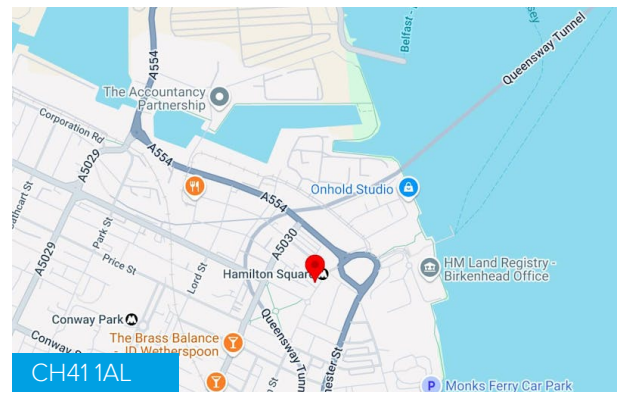

Introduce your business to potential clients and encourage collaboration on our dedicated coworking spaces. When you're expecting guests, book a fully equipped meeting room and take any gatherings to the next level using the latest tech.

Location

Atlantic House is located just outside Liverpool City Centre. Transport links are excellent with Hamilton Square Station bus stop (41, 91A and 216) and Hamilton Square train and metro station (Merseyrail) both less than a minute walk away, providing access in and around the city with bars and restaurants within walking distance.

The A53 can be accessed from the West of the site which connects to the M56 and the M6. The M6 connects to the M62, providing access to the M1 North and South, offering wider linkages to large cities such as Leeds, Manchester and London.

Liverpool John Lennon Airport is 11.6 miles East of the site.

Viewing & Further Information

Caitlin Parker

01609 797 330

caitlin.parker@alignpropertypartners.co.uk

View Properties Here
www.alignpropertypartners.co.uk