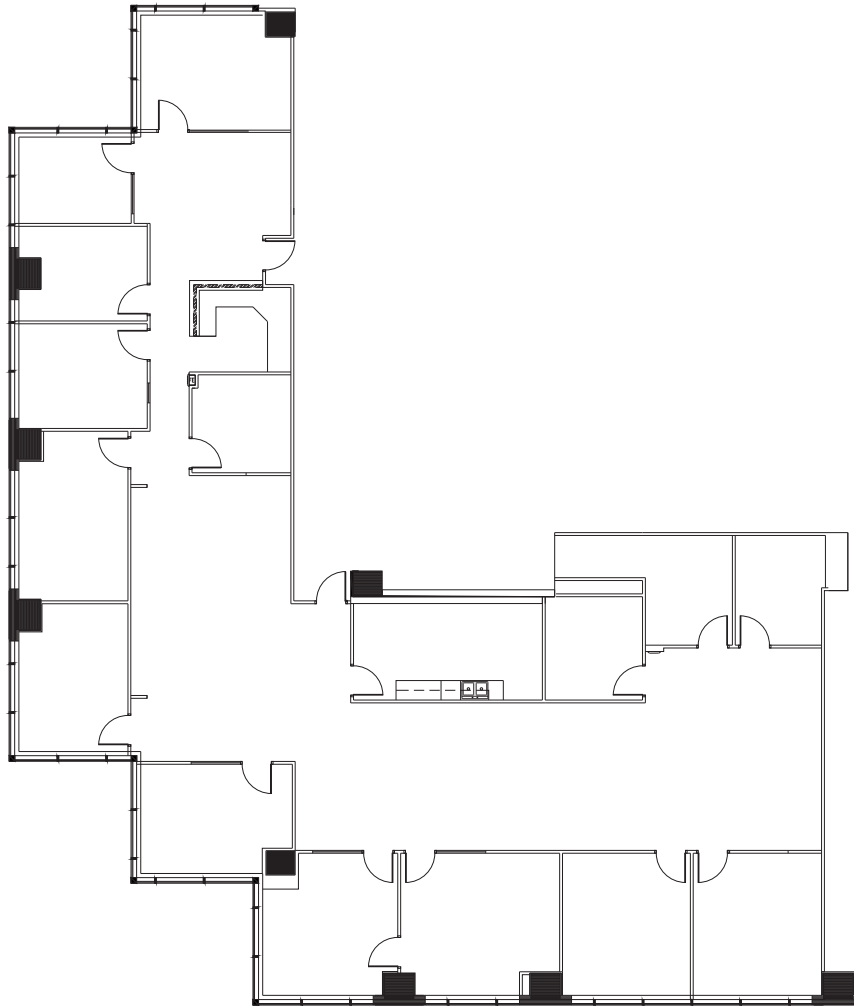

Suite 3220

6,208 RSF

BANK OF AMERICA
PLAZA

Philip J. Weber, CCIM, CPM

First Vice President
+1 813 380 8035
philip.weber@cbre.com

Barry Hanerfeld

Senior Vice President
+1 813 334 7561
barry.hanerfeld@cbre.com