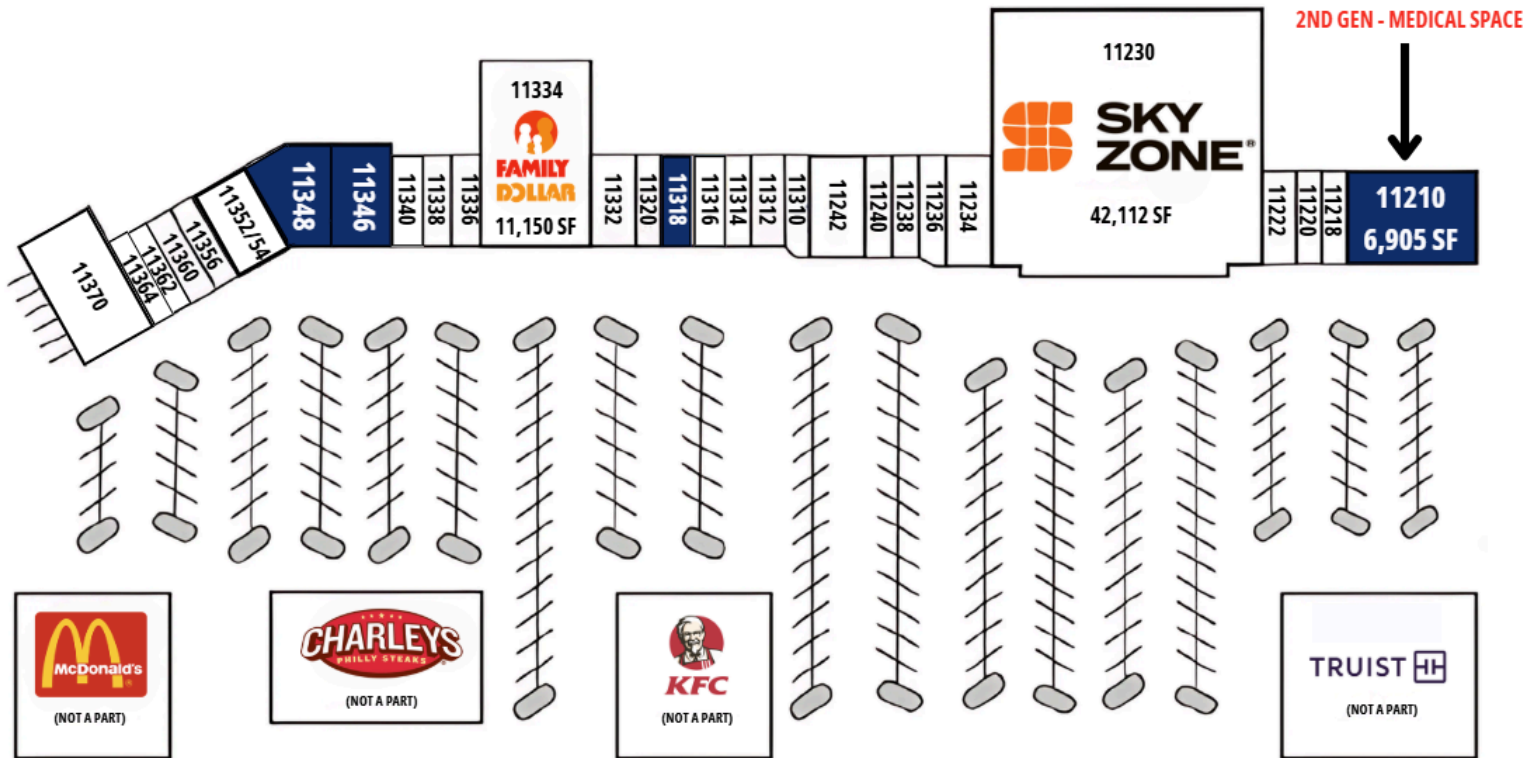

WATERBRIDGE DOWNS

2nd Gen - Medical Space : 6,905 SF

Stephanie D'Amico
Vice President

(407) 627-1312
sdamico@crossmarcservices.com

CrossMarc Services, LLC
Licensed Real Estate Broker