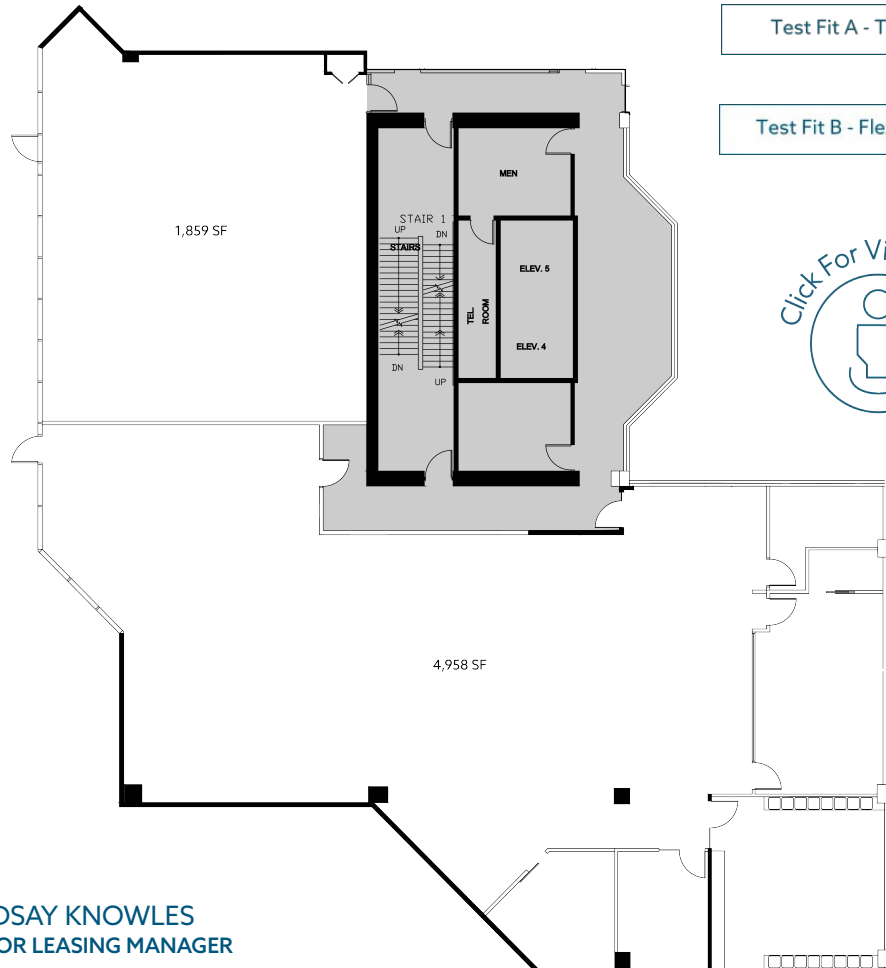

# Unit 402

2 DIFFERENT TEST FITS AVAILABLE

Rentable Area: 6,815 SF  
Availability: Immediately

This space offers 6,815 square feet of flexible, customizable office space, designed to meet the needs of a wide range of businesses. The space can be demised to accommodate tenant's between 1,859 sf to 4,958 sf. With two distinct test fit options, this unit can accommodate up to **56 occupants**, making it perfect for growing teams or those seeking an efficient, professional work environment.

Test Fit A - Traditional Layout

Test Fit B - Flexible Open Layout

LINDSAY KNOWLES  
SENIOR LEASING MANAGER  
778.875.2946  
lknowles@warringtonpci.com

E. & O.E.: The information contained herein was obtained from sources which we deem reliable, and while thought to be correct, is not guaranteed by Warrington PCI Management.