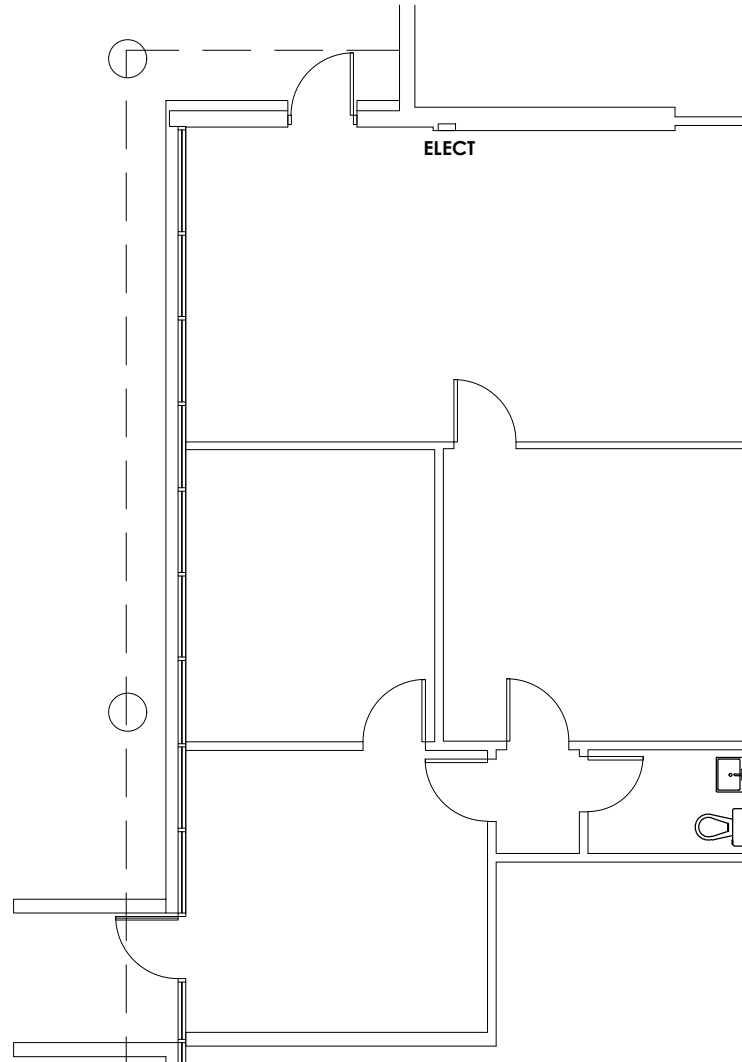

Property Key

Cross Bayou As Built Marketing Package

11701 Belcher Road, Largo, FL 33773

Building: 11701

Suite: 100

Sheet: A-1

BAY SPACE

Scale: Not to Scale
Sheet Size: 8.5" x 11"
Not For Construction

Total Area - 1,113 SF

Building Information

DECK HEIGHT:	N/A
CEILING HEIGHT:	7'-11"
CLEAR HEIGHT:	7'-11"
SPRINKLERED:	Yes

As Built Floor Plan for Marketing