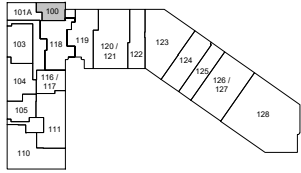

Property Key

Cross Bayou As Built Marketing Package

11701 Belcher Road, Largo, FL 33773

Building: 11701

Suite: 100

Sheet: A-1

BAY SPACE

Scale: Not to Scale
Sheet Size: 8.5" x 11"
Not For Construction

Total Area - 1,113 SF

Building Information

DECK HEIGHT:	N/A
CEILING HEIGHT:	7'-11"
CLEAR HEIGHT:	7'-11"
SPRINKLERED:	Yes

As Built Floor Plan for Marketing