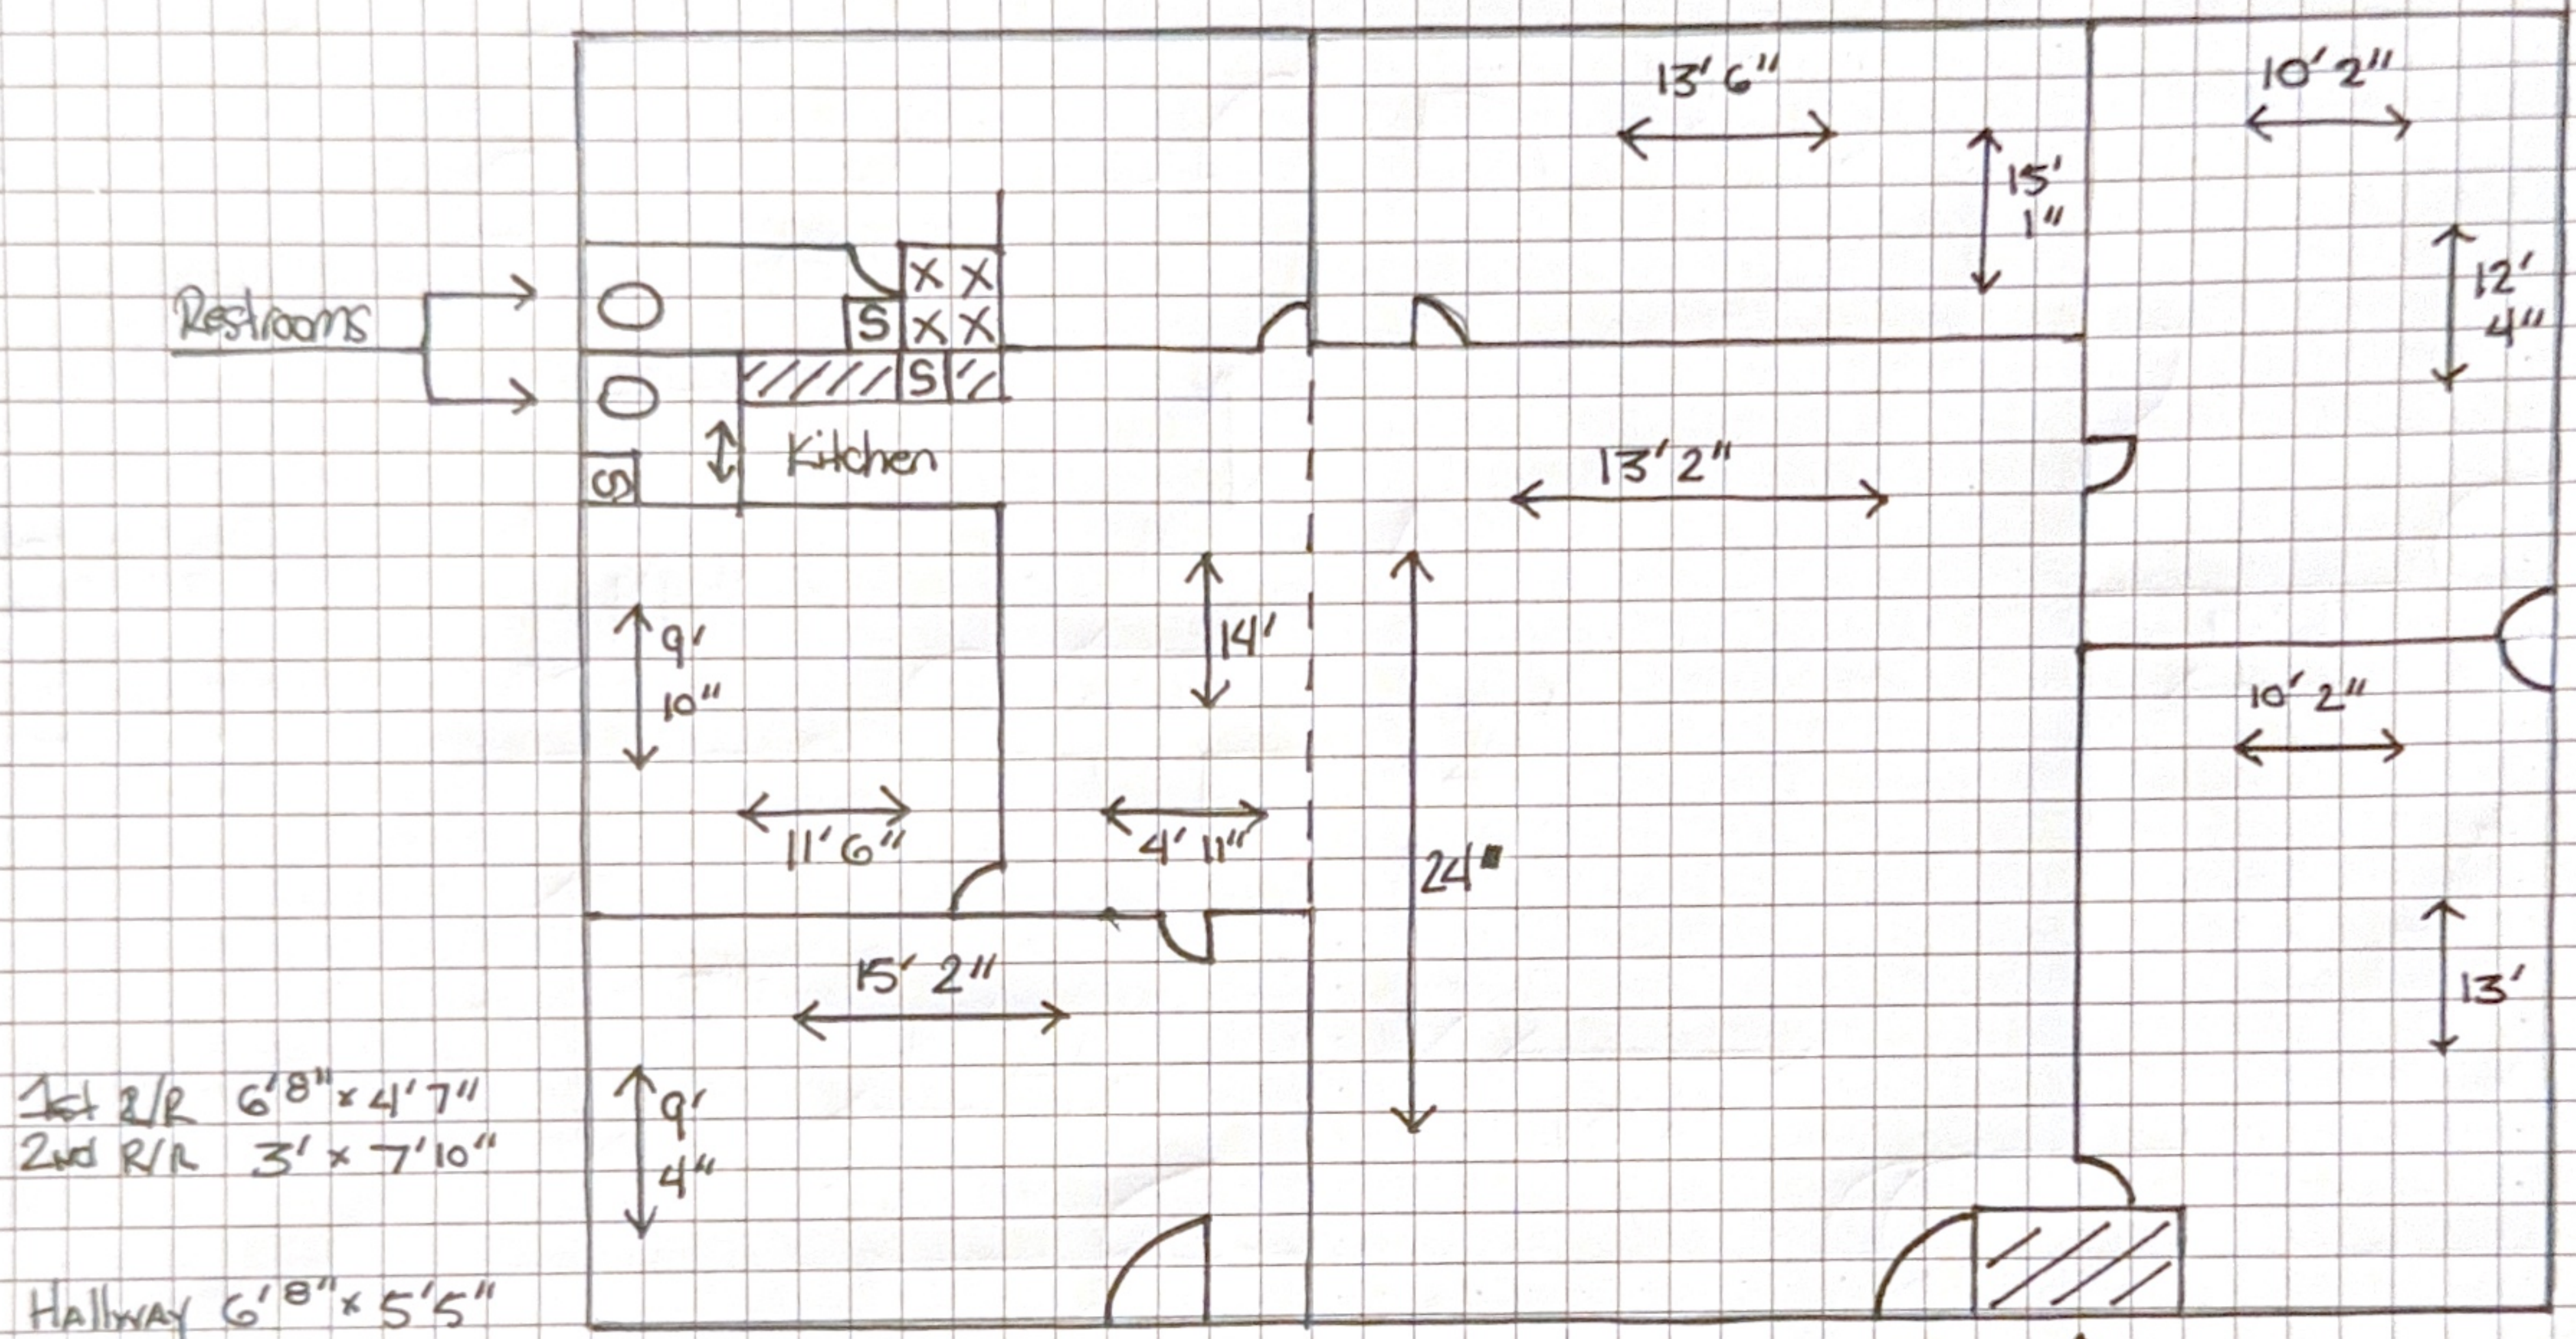

Villa Park Suites 226 & 227

1st R/R 6'8" x 4'7"
 2nd R/R 3' x 7'10"

Hallway 6'8" x 5'5"

= doors
 = toilet
S = sink
XX
XX = closet
 = 226 entry door

227 entry door

Dead Space