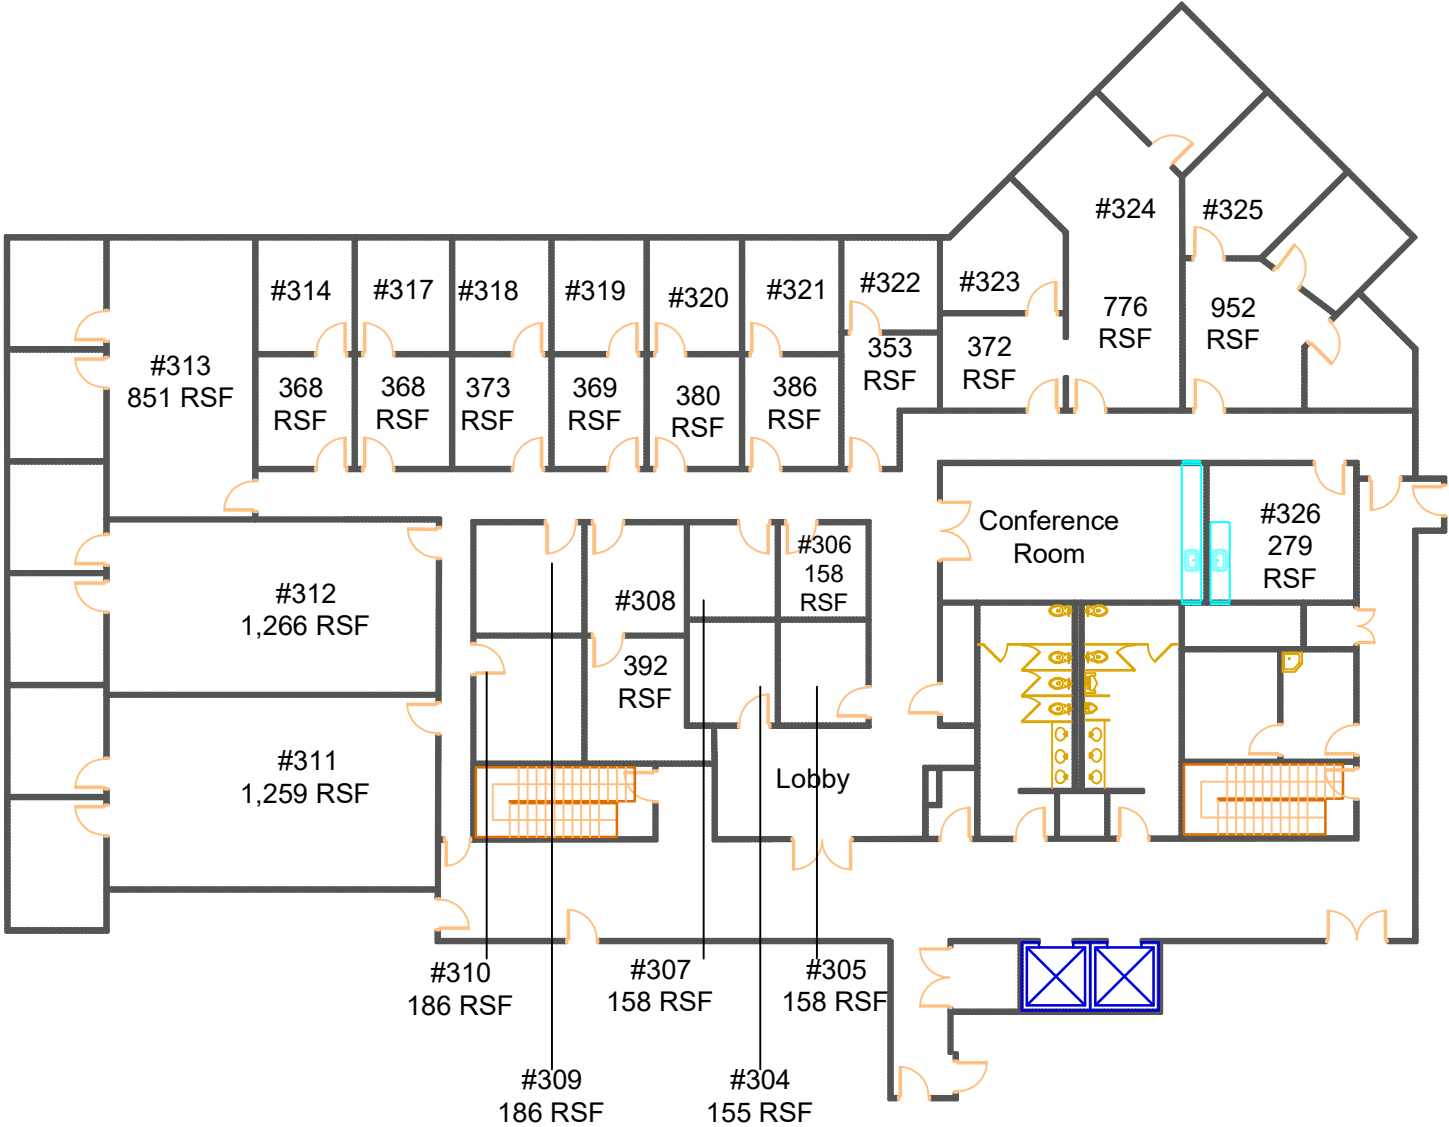

Exhibit A

Hospitality Executive Center  
275 W. Hospitality Lane Mini-Suites  
San Bernardino, CA 92408

Initial \_\_\_\_\_

Initial \_\_\_\_\_