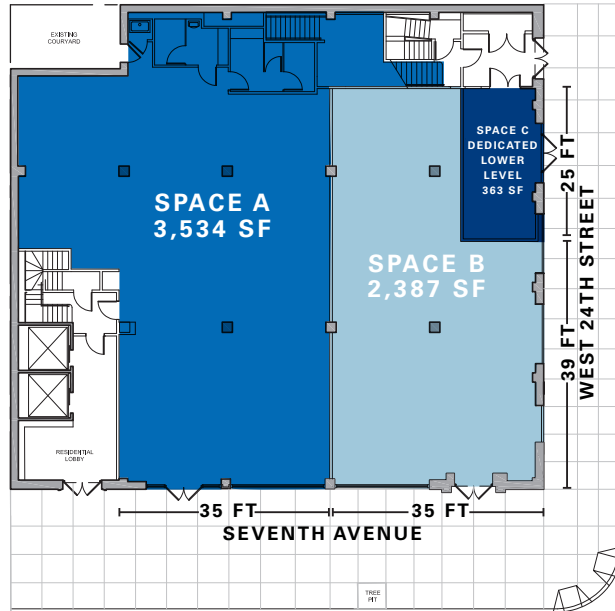

FOR LEASE

245 Seventh Avenue

CHELSEA
NEW YORK, NY

Proposed Divisions

Ground Floor

Ground Floor

Ground Floor

245 SEVENTH AVENUE

245 SEVENTH AVENUE

The map displays a grid of streets from West 19th to West 28th and Eighth to Sixth Avenue. A blue box highlights the address 245 Seventh Avenue. The map is populated with logos for various businesses, including: