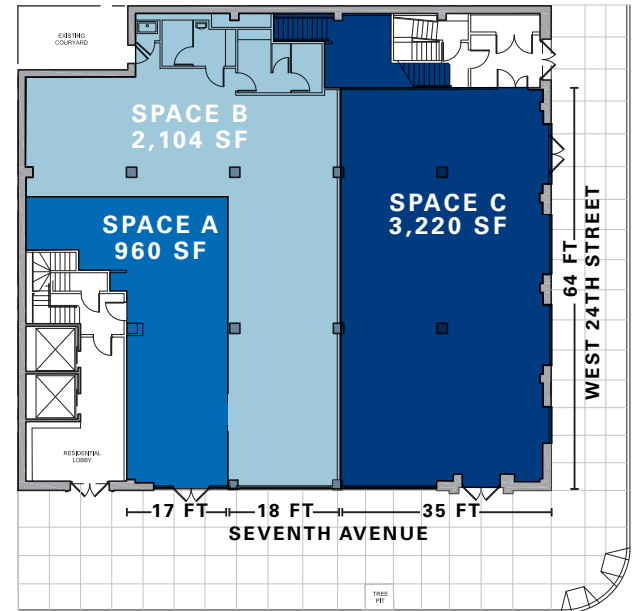

FOR LEASE

245 Seventh Avenue

CHELSEA
NEW YORK, NY

Proposed Divisions

Ground Floor

Ground Floor

Ground Floor

245 SEVENTH AVENUE

245 SEVENTH AVENUE

The map displays a grid of streets from West 19th to West 28th and Eighth to Sixth Avenue. A blue box highlights the address 245 Seventh Avenue. The map is populated with logos for various businesses, including: