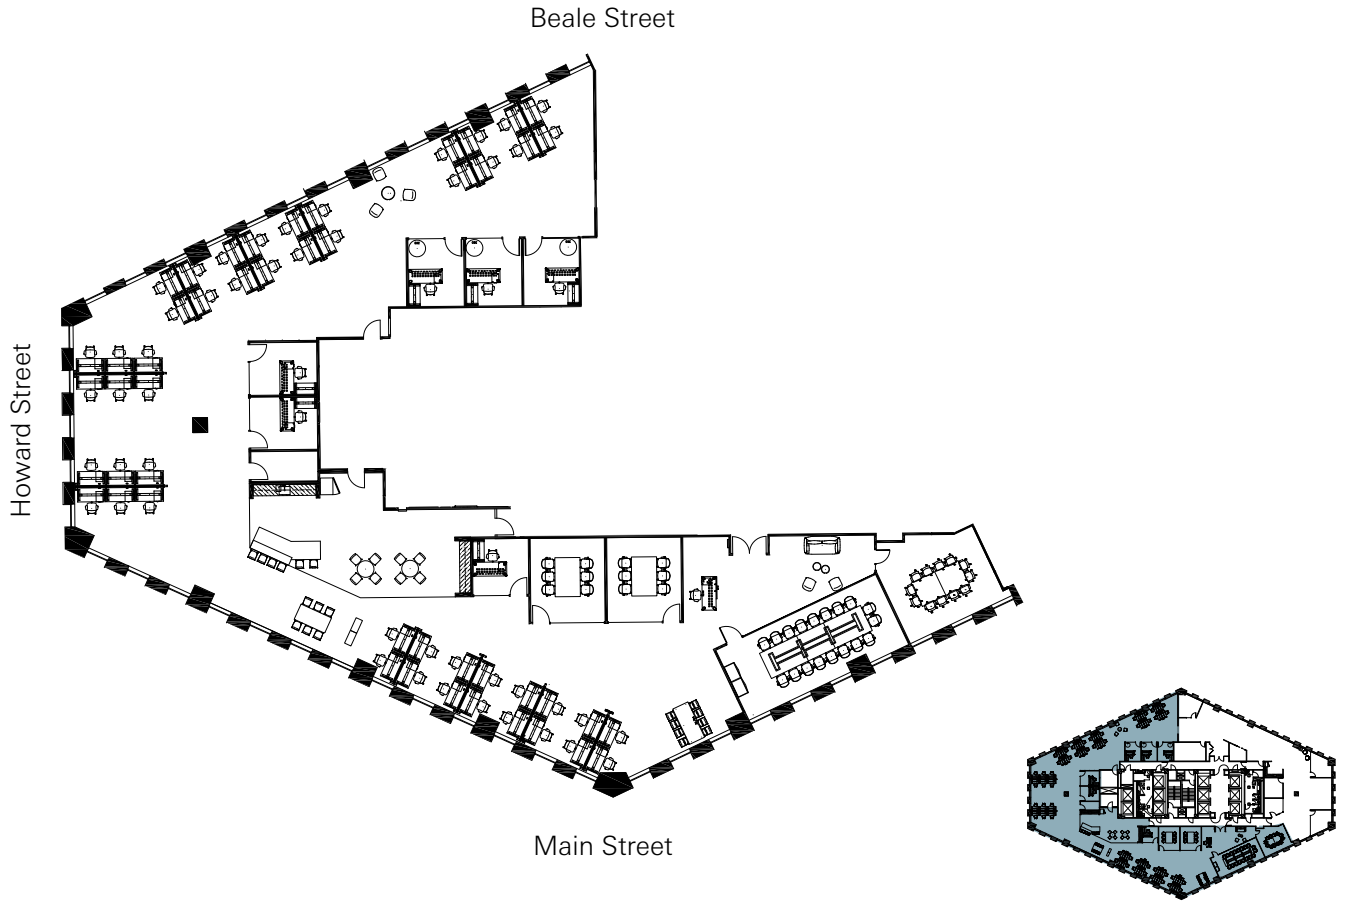

SUITE 1450

±11,322 RSF

Fully Furnished Spec Suite

201

MISSION

[Click Here for Virtual Tour](#)

Available Now

Fully Furnished

Water + Salesforce
Park Views

6 Private Offices

Can be combined for
a full floor opportunity

IT / Storage Room

4 Conference Rooms

Kitchen / Break Area

Copy / Print Area

Wes Powell