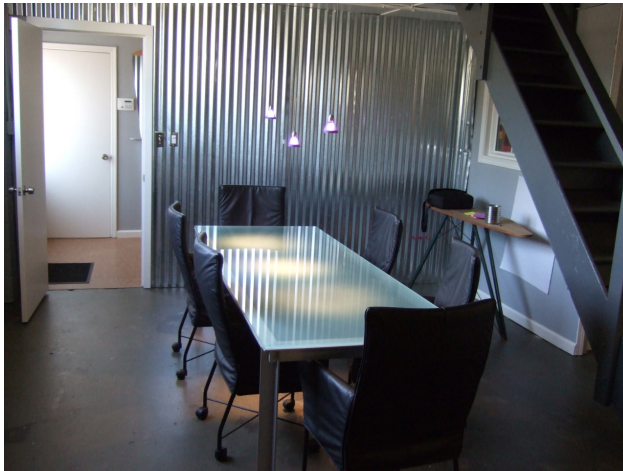

Collaborative Design Studio

Our design studio is located at 796 Old County Rd in Belmont about one block from the CalTrain station.

- 1,500 sq ft space with storage loft
- 3 large fully furnished work stations
- Prototype shop and lab space
- Kitchen and entrance area
- Conference and team work spaces
- Comcast high speed internet
- Secure building with alarm
- Garage door access to space
- Dog friendly