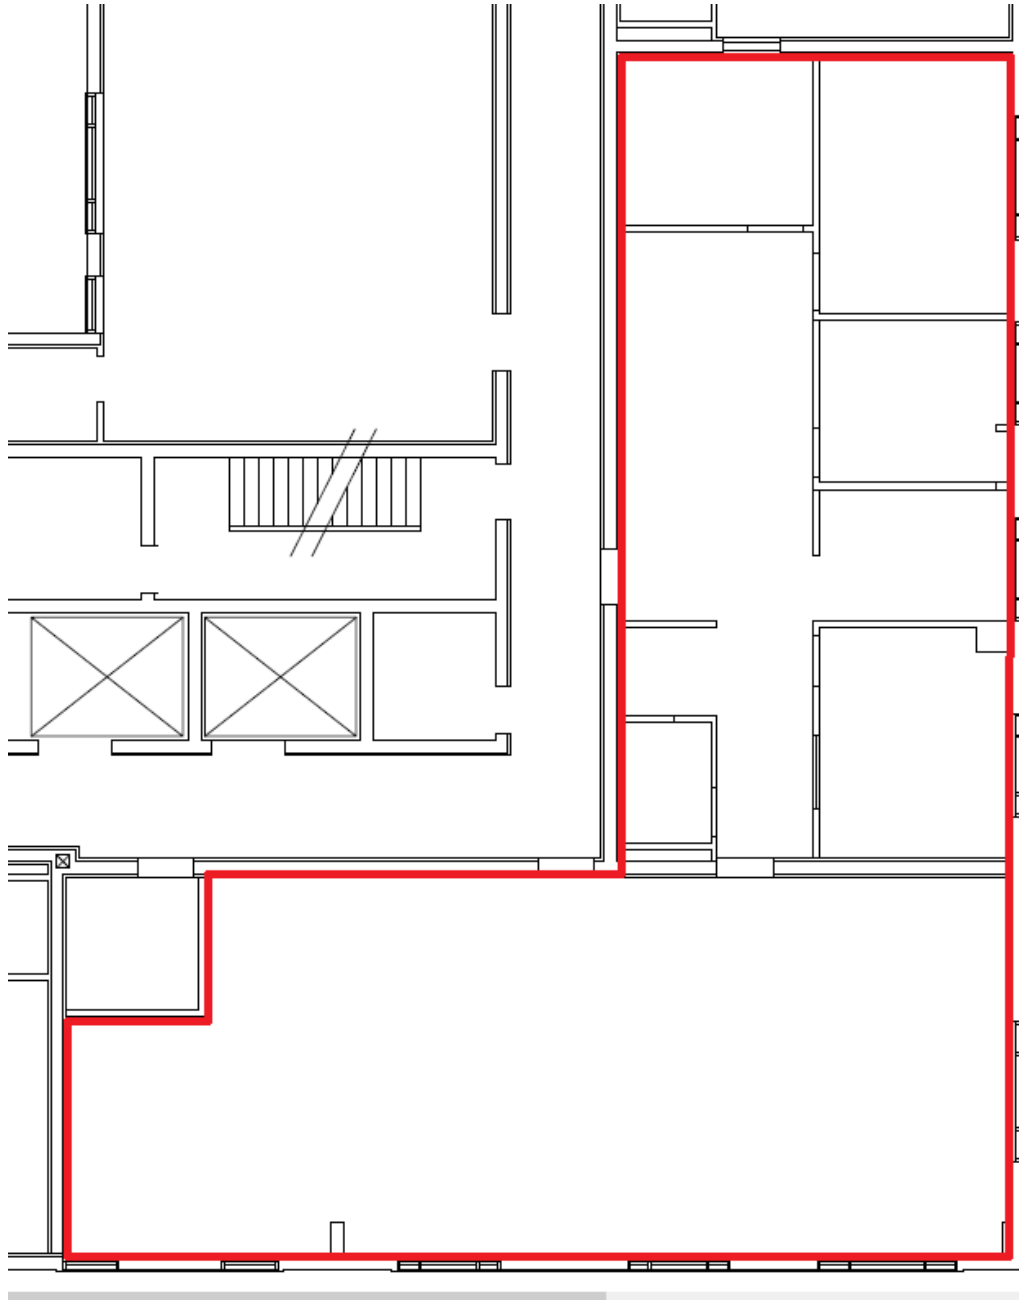

KLINEDINST  
MANAGEMENT, INC.

**Bethesda East Office Center**  
4405 East West Highway, Bethesda, Maryland  
Suite 401 (2,056 sf)

4405 EAST-WEST HIGHWAY, SUITE 211 • BETHESDA, MARYLAND 20814 • TEL (301) 656-7252 • FAX (301) 907-3470