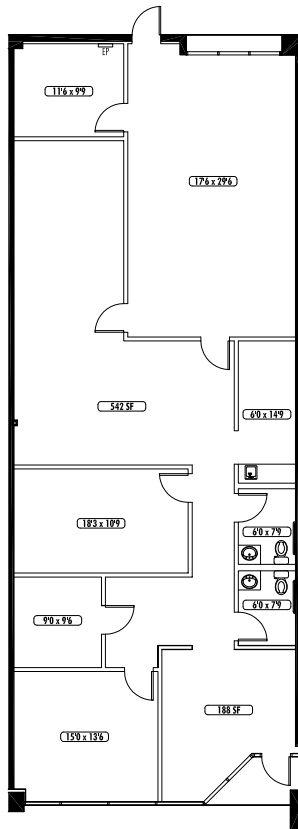

michael.oretzky@cbre.com

Frankie Buffalino

Associate
+1 516 640 8861

frank.buffalino@cbre.com

Property Features

- + ±2,450 SF available
- + ±1,837 SF office
- + ±1.5 : 1,000 parking ratio
- + **Available June 1, 2026**

Floor plan

KEY PLAN

© 2026 CBRE, Inc. All rights reserved. This information has been obtained from sources believed reliable, but has not been verified for accuracy or completeness. You should conduct a careful, independent investigation of the property and verify all information. Any reliance on this information is solely at your own risk. CBRE and the CBRE logo are service marks of CBRE, Inc. All other marks displayed on this document are the property of their respective owners, and the use of such logos does not imply any affiliation with or endorsement of CBRE. Photos herein are the property of their respective owners. Use of these images without the express written consent of the owner is prohibited.