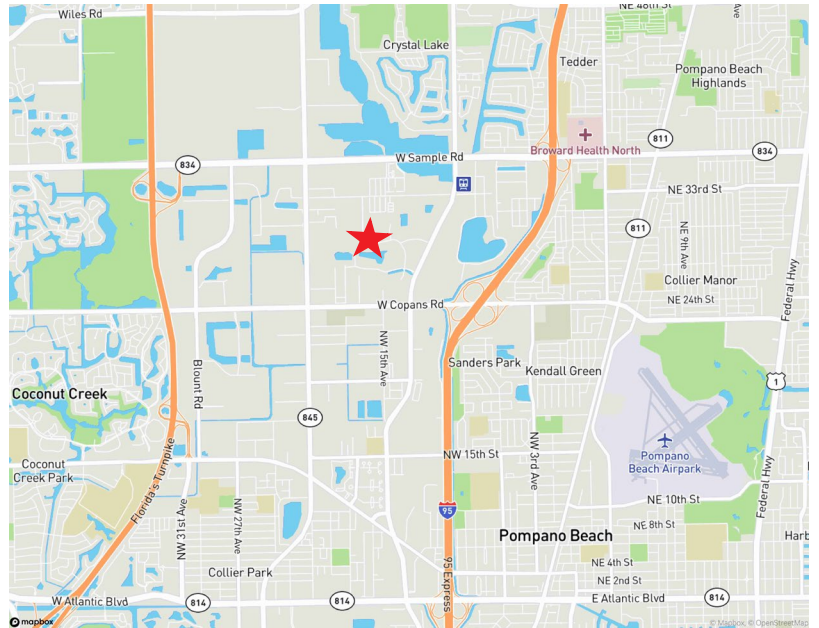

Property Features

- + ±2,450 SF available
- + ±1,837 SF office
- + ±1.5 : 1,000 parking ratio
- + **Available June 1, 2026**