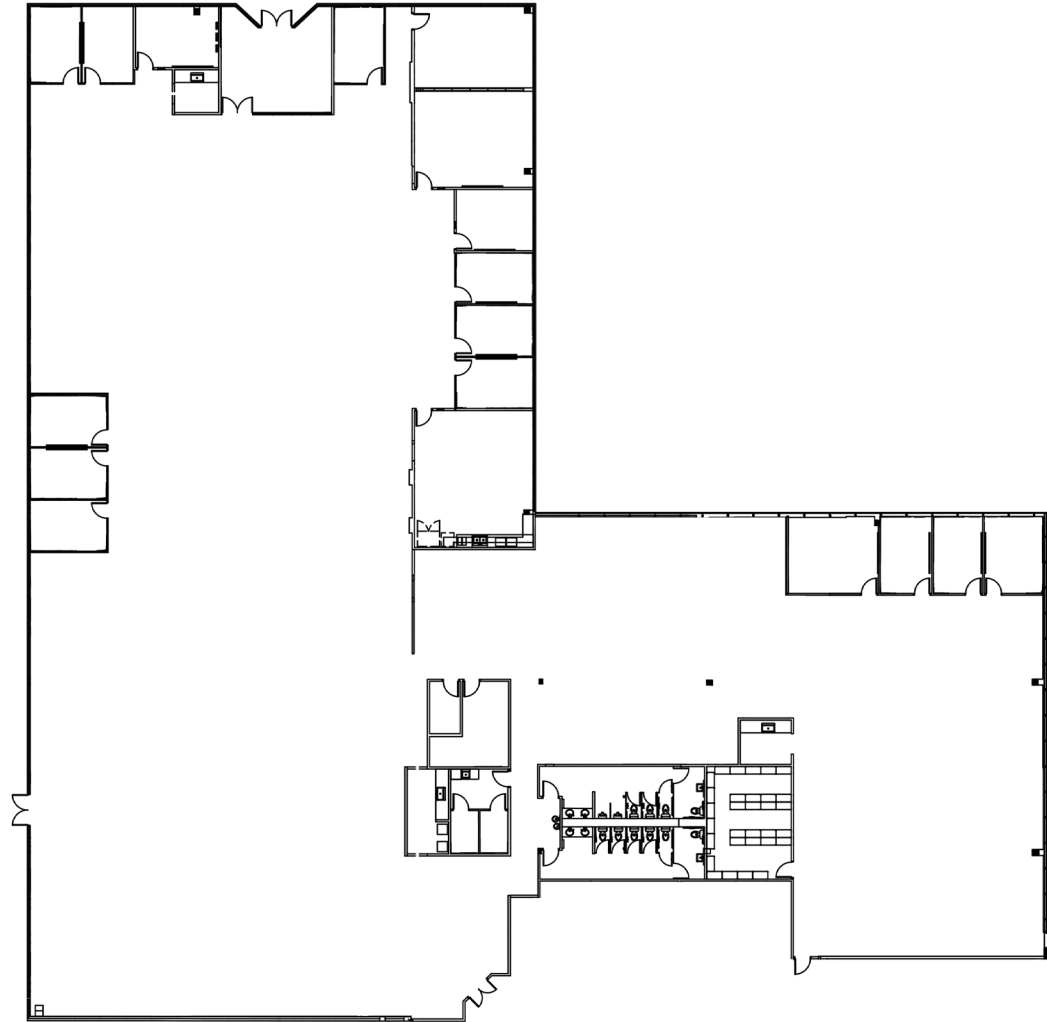

SPACE AVAILABLE

SUITE 150: 29,845 SF

TAMPA INTERNATIONAL BUSINESS CENTER
5550 West Idlewild Ave
Tampa, FL 33634

No warranty or representation, expressed or implied, is made to the accuracy of information contained herein, and same is submitted subject to errors, change of price, rental or other conditions, withdrawal without notice, and to any special listing conditions imposed by our principals. PLANS NOT TO SCALE