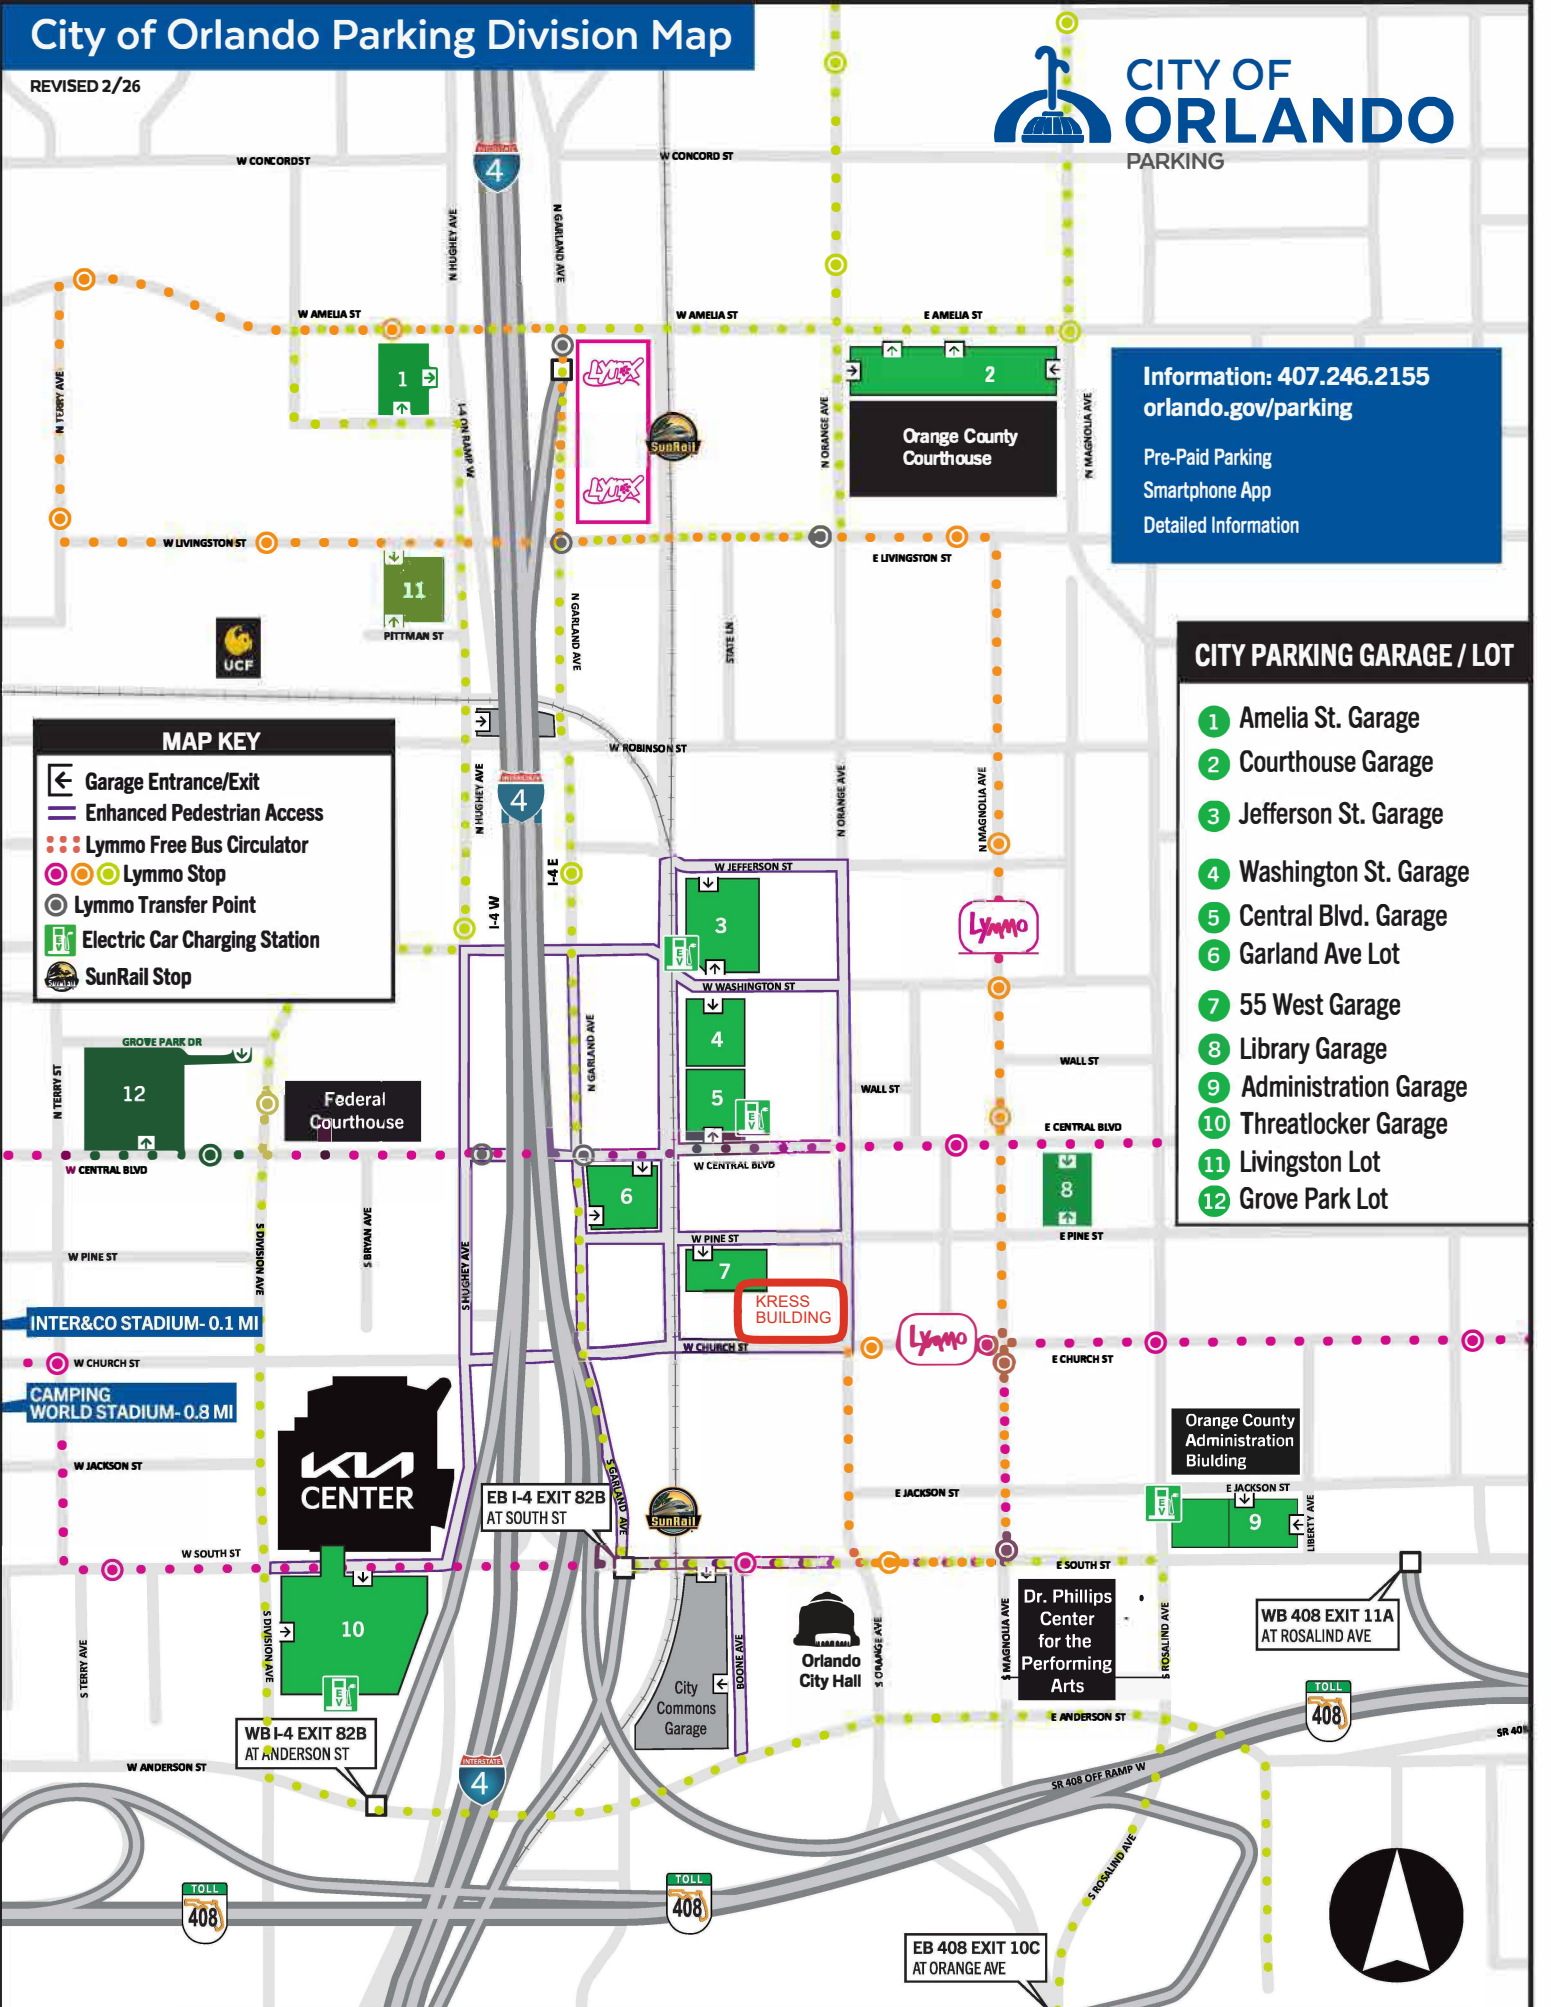

# City of Orlando Parking Division Map

REVISED 2/26

**Information: 407.246.2155**  
[orlando.gov/parking](http://orlando.gov/parking)  
 Pre-Paid Parking  
 Smartphone App  
 Detailed Information

- CITY PARKING GARAGE / LOT**
- 1 Amelia St. Garage
  - 2 Courthouse Garage
  - 3 Jefferson St. Garage
  - 4 Washington St. Garage
  - 5 Central Blvd. Garage
  - 6 Garland Ave Lot
  - 7 55 West Garage
  - 8 Library Garage
  - 9 Administration Garage
  - 10 Threatlocker Garage
  - 11 Livingston Lot
  - 12 Grove Park Lot

**MAP KEY**

- Garage Entrance/Exit
- Enhanced Pedestrian Access
- Lymmo Free Bus Circulator
- Lymmo Stop
- Lymmo Transfer Point
- Electric Car Charging Station
- SunRail Stop

INTER&CO STADIUM- 0.1 MI

CAMPING WORLD STADIUM- 0.8 MI

WB I-4 EXIT 82B AT ANDERSON ST

EB I-4 EXIT 82B AT SOUTH ST

EB 408 EXIT 10C AT ORANGE AVE

WB 408 EXIT 11A AT ROSALIND AVE