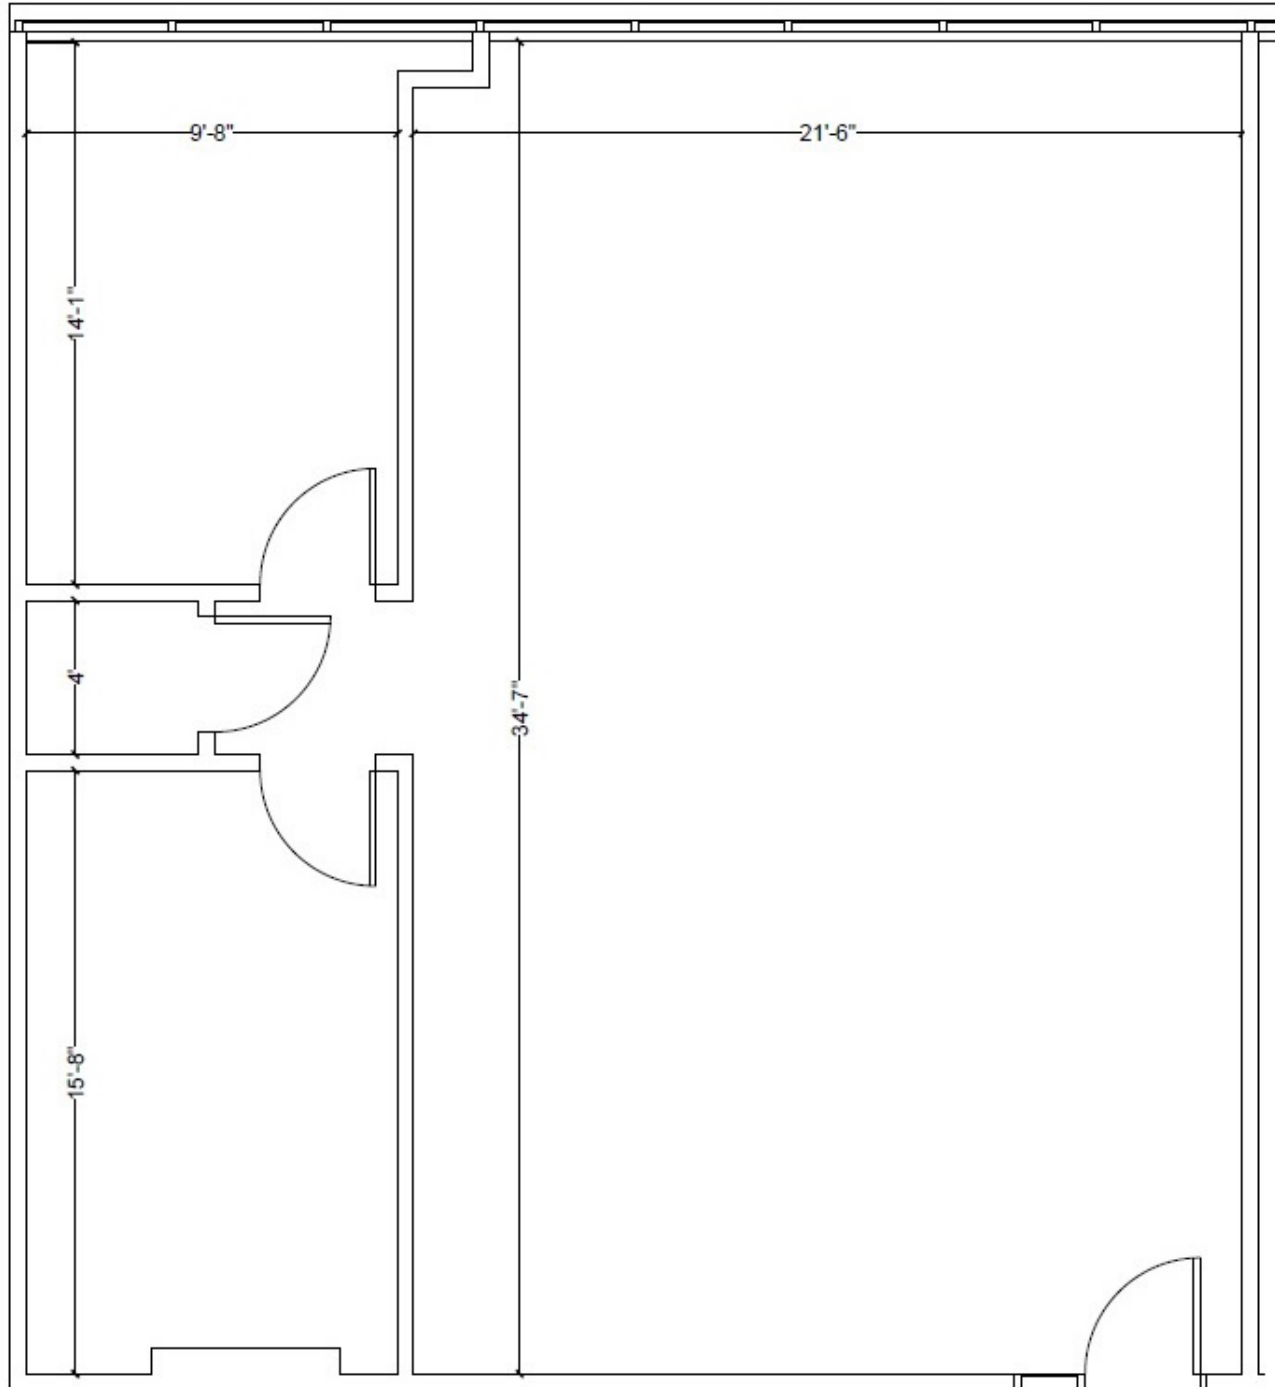

Lakecrest at Corporex Park - Suite 217: 1,287 RSF

For more information:

Michael Coppola
+1 813.523.3321 • mcoppola@naiburnsscalo.com

5201 W Kennedy Blvd, Suite 925
Tampa, FL
+1 813.815.8360

NAIBurnsScalo.com