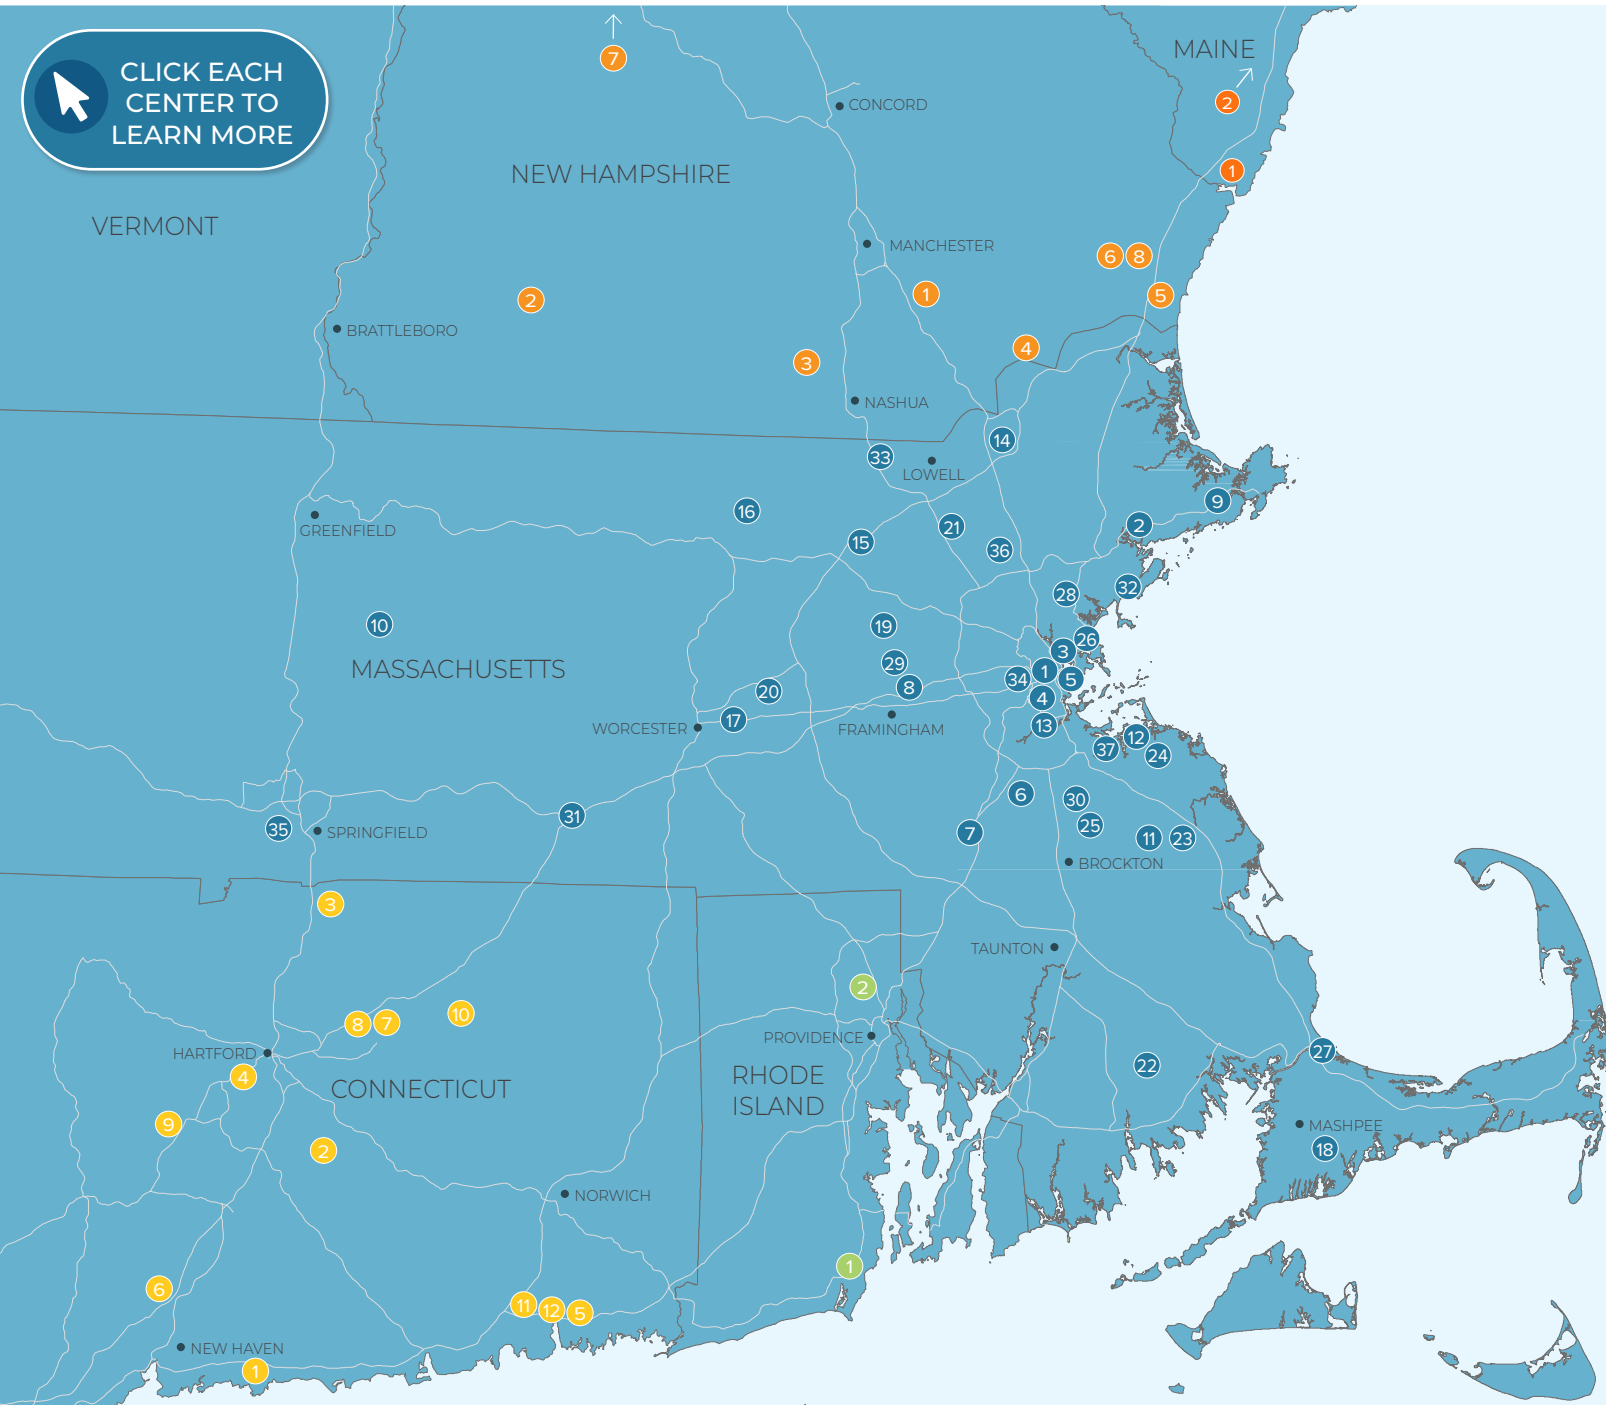

CLICK EACH CENTER TO LEARN MORE