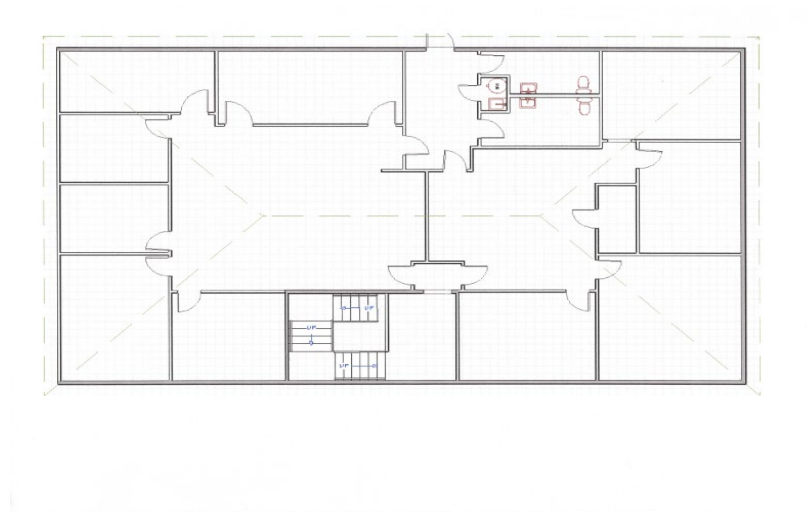

**(973) 575-8410**

**ALLIED REALTY**  
Commercial & Industrial Real Estate  
330 Passaic Avenue, Suite 212  
Fairfield, New Jersey 07004

**RKraft@AlliedRealtyNJ.com**  
**www.AlliedRealtyNJ.com**

***3,480 Square Feet of Private Office***  
**23 Madison Road, Fairfield**

*Separate Entrance – Private Bathrooms - Separate Utilities –  
No Loss Factor*

**Net Rental – Economically Sensitively Priced**  
**Tax, CAM & Mgt. Fees Approx. \$3.70/sq ft**

All information is from a source deemed to be reliable, however, No warranty or representation, express or implied, is made to the accuracy of the information contained herein, and same is submitted subject to errors, omission, change of price, rental or other conditions, withdrawal without notice, and to any special conditions imposed by our principals and clients.