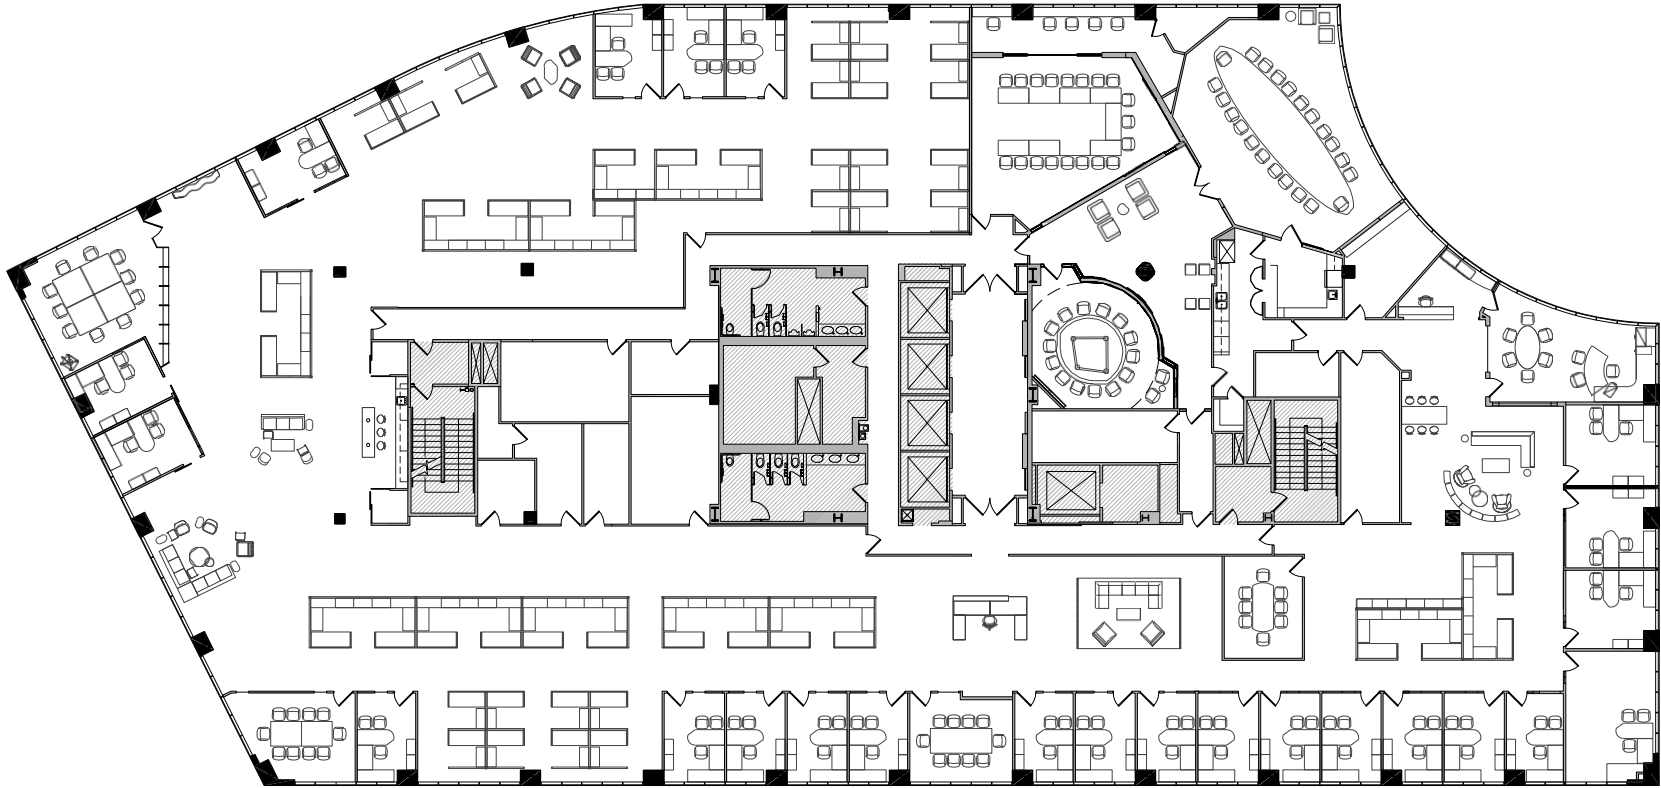

aero

LONG BEACH

3800 Kilroy Airport Way, Long Beach CA, 90806
Floor 7

28,174 RSF