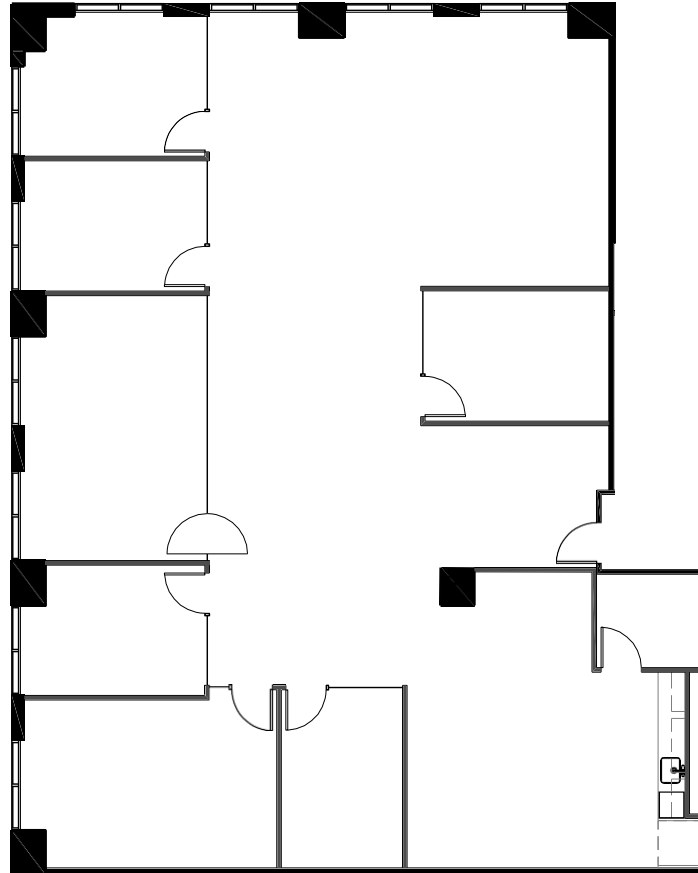

FLOOR	SUITE	RSF	AVAILABLE	NOTES
3760 Kilroy Airport Way				
1 st	120	2,811	Now	Elevator lobby identity, 6 offices, 1 large conference room, kitchen, storage. In leases.
2 nd	260	3,507	6/1/26	New spec suite consisting of 6 offices, conference room, break room, IT/storage room, open work area. In leases.
3 rd	300	18,888	Now	Formal reception, 19 perimeter offices, 2 large, 3 medium, 1 small conference rooms, open area for workstations, kitchen, 2 storage rooms, 1 work room, 1 IT Room, 1 mail room. In leases.
5 th	500	28,755	2/1/27	Full floor availability
6 th	600	6,510	5/1/26	5 perimeter offices, 5 interior offices, open area, large conference room, kitchen, IT and storage room
6 th	640	8,816	3/1/27	7 perimeter offices, 5 interior offices, large conference room, large kitchen, reception, IT/work room, storage
3780 Kilroy Airport Way				
1 st	130	6,230	1/1/27	Lobby identity. 5 perimeter offices and 2 large training rooms
5 th	550	4,298	Now	5 perimeter offices, open area, conference room, kitchen, IT and storage room
3800 Kilroy Airport Way				
1 st	100-A	17,111	Now	Second generation space. Up to 184,305 sf available on floors 1-7.
1 st	100-B	6,969	2/1/27	Second generation space. Up to 184,305 sf available on floors 1-7.
2 nd	200	18,368	Now	Warm shell condition. In leases - 6,973 sf remaining.

LONG BEACH

3760 Kilroy Airport Way, Long Beach CA, 90806
Floor 1, Suite 120

2,811 RSF

aero

LONG BEACH

3760 Kilroy Airport Way, Long Beach CA, 90806
Floor 2, Suite 260

3,507 RSF

aero