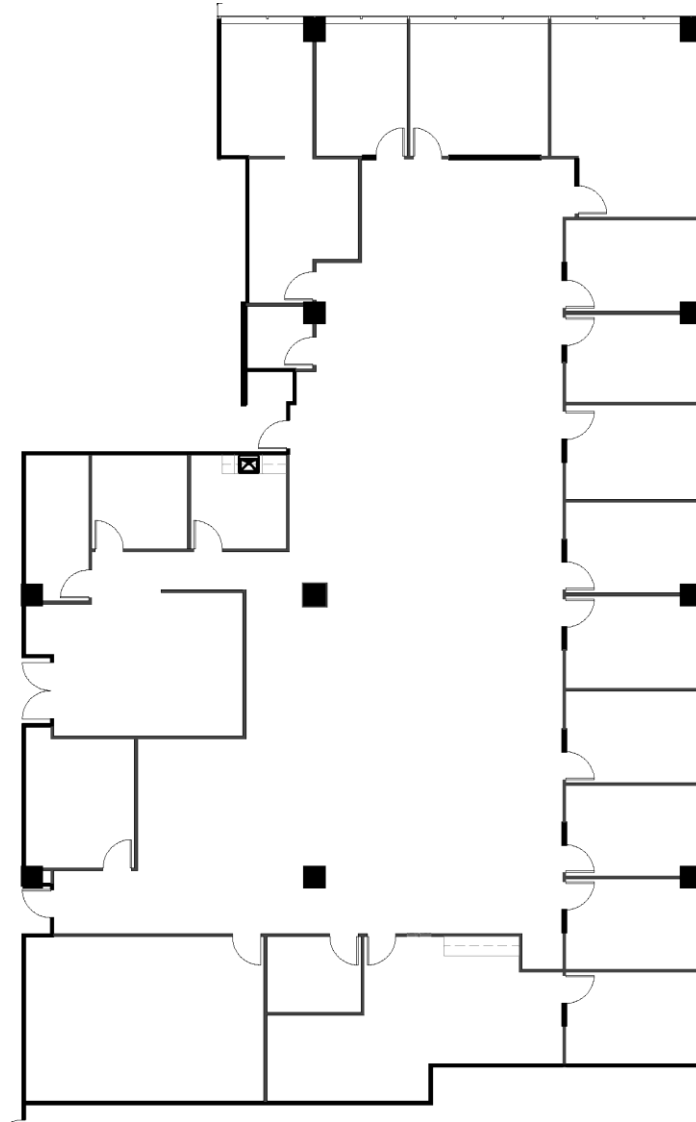

FLOOR	SUITE	RSF	AVAILABLE	NOTES
3760 Kilroy Airport Way				
1 st	120	2,811	Now	Elevator lobby identity, 6 offices, 1 large conference room, kitchen, storage. In leases.
2 nd	260	3,507	6/1/26	New spec suite consisting of 6 offices, conference room, break room, IT/storage room, open work area. In leases.
3 rd	300	18,888	Now	Formal reception, 19 perimeter offices, 2 large, 3 medium, 1 small conference rooms, open area for workstations, kitchen, 2 storage rooms, 1 work room, 1 IT Room, 1 mail room. In leases.
5 th	500	28,755	2/1/27	Full floor availability
6 th	600	6,510	5/1/26	5 perimeter offices, 5 interior offices, open area, large conference room, kitchen, IT and storage room
6 th	640	8,816	3/1/27	7 perimeter offices, 5 interior offices, large conference room, large kitchen, reception, IT/work room, storage
3780 Kilroy Airport Way				
1 st	130	6,230	1/1/27	Lobby identity. 5 perimeter offices and 2 large training rooms
5 th	550	4,298	Now	5 perimeter offices, open area, conference room, kitchen, IT and storage room
3800 Kilroy Airport Way				
1 st	100-A	17,111	Now	Second generation space. Up to 184,305 sf available on floors 1-7.
1 st	100-B	6,969	2/1/27	Second generation space. Up to 184,305 sf available on floors 1-7.
2 nd	200	18,368	Now	Warm shell condition. In leases - 6,973 sf remaining.

6,003 RSF

3900 Kilroy Airport Way, Long Beach CA, 90806
Floor 2, Suite 210

11,214 RSF

aero

LONG BEACH

3900 Kilroy Airport Way, Long Beach CA, 90806
Floor 2, Suite 215

9,166 RSF

3900 Kilroy Airport Way, Long Beach CA, 90806
Floor 2, Suite 250 | Proposed Spec Suite