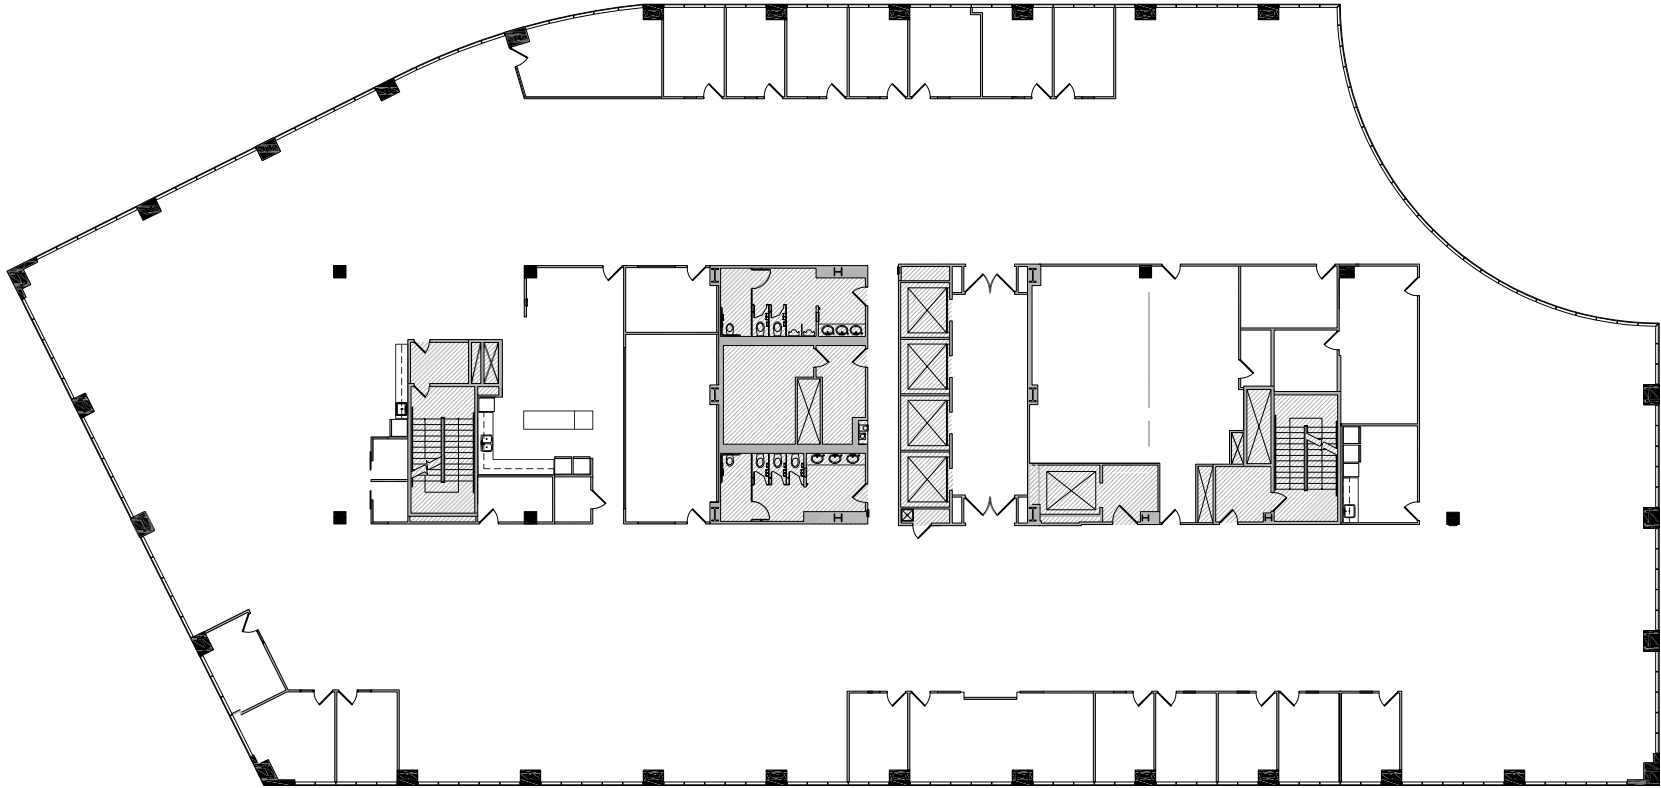

aero

LONG BEACH

3800 Kilroy Airport Way, Long Beach CA, 90806
Floor 6

28,159 RSF