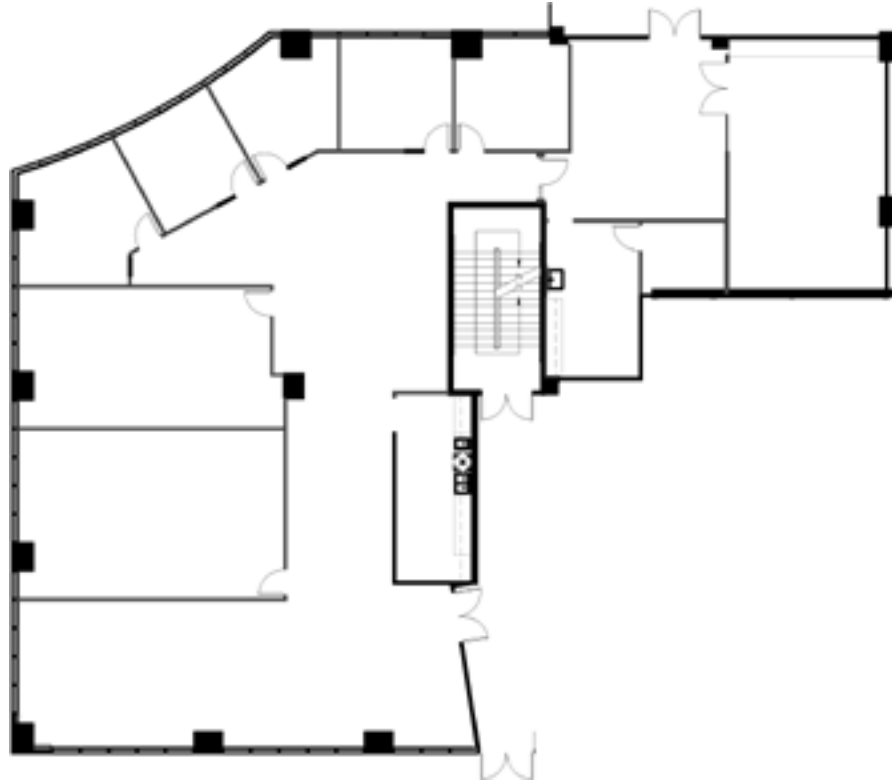

aero

LONG BEACH

3780 Kilroy Airport Way, Long Beach CA, 90806
Floor 1, Suite 130

6,230 RSF

North