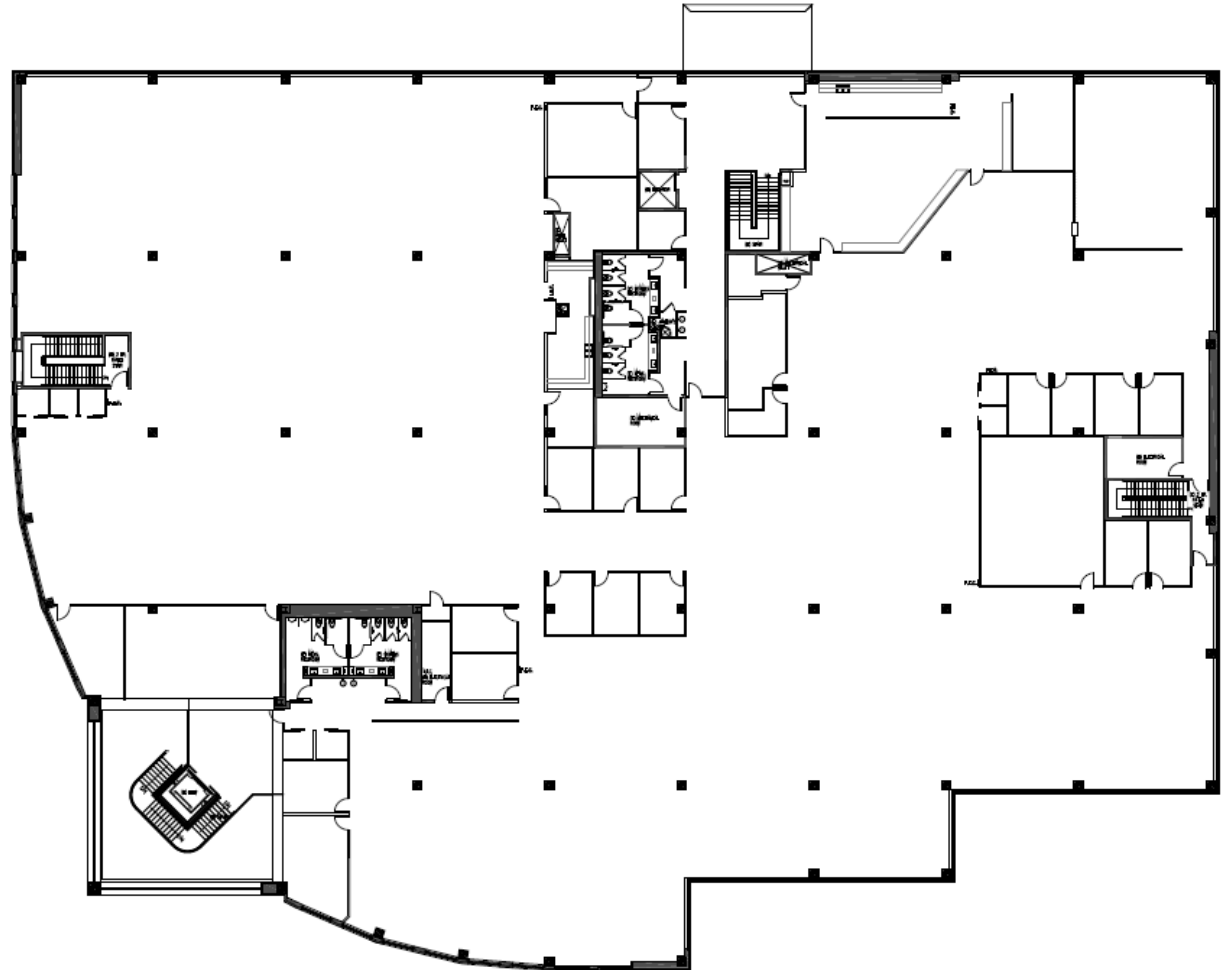

FLOOR	SUITE	RSF	AVAILABLE	NOTES
3760 Kilroy Airport Way				
1 st	120	2,811	Now	Elevator lobby identity, 6 offices, 1 large conference room, kitchen, storage. In leases.
2 nd	260	3,507	6/1/26	New spec suite consisting of 6 offices, conference room, break room, IT/storage room, open work area. In leases.
3 rd	300	18,888	Now	Formal reception, 19 perimeter offices, 2 large, 3 medium, 1 small conference rooms, open area for workstations, kitchen, 2 storage rooms, 1 work room, 1 IT Room, 1 mail room. In leases.
5 th	500	28,755	2/1/27	Full floor availability
6 th	600	6,510	5/1/26	5 perimeter offices, 5 interior offices, open area, large conference room, kitchen, IT and storage room
6 th	640	8,816	3/1/27	7 perimeter offices, 5 interior offices, large conference room, large kitchen, reception, IT/work room, storage
3780 Kilroy Airport Way				
1 st	130	6,230	1/1/27	Lobby identity. 5 perimeter offices and 2 large training rooms
5 th	550	4,298	Now	5 perimeter offices, open area, conference room, kitchen, IT and storage room
3800 Kilroy Airport Way				
1 st	100-A	17,111	Now	Second generation space. Up to 184,305 sf available on floors 1-7.
1 st	100-B	6,969	2/1/27	Second generation space. Up to 184,305 sf available on floors 1-7.
2 nd	200	18,368	Now	Warm shell condition. In leases - 6,973 sf remaining.

3880 Kilroy Airport Way, Long Beach CA, 90806
Floor 1, Suite 150

8,426 RSF

North

3880 Kilroy Airport Way, Long Beach CA, 90806
Floor 2

50,679 RSF

3900 Kilroy Airport Way, Long Beach CA, 90806
Floor 1, Suite 180