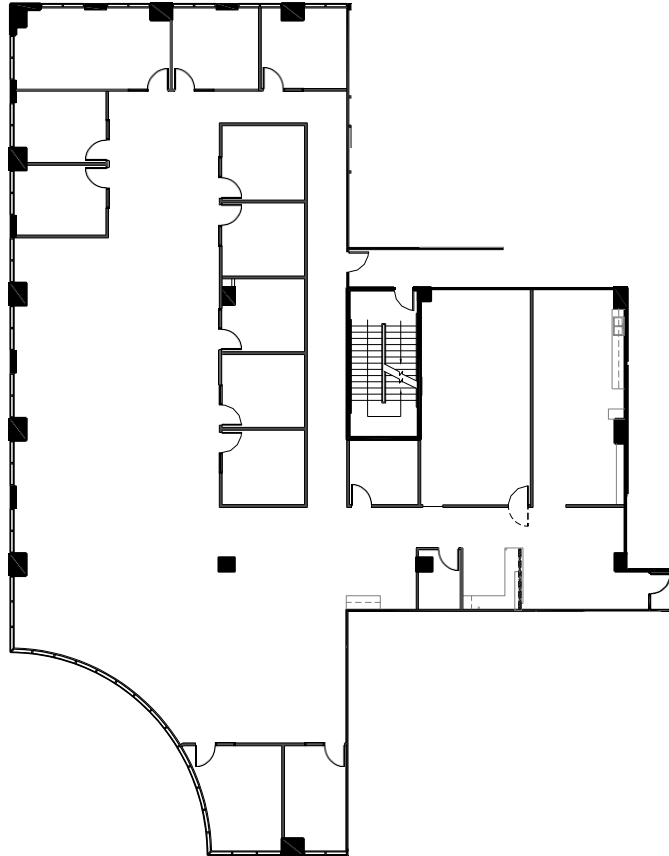

FLOOR	SUITE	RSF	AVAILABLE	NOTES
3760 Kilroy Airport Way				
1 st	120	2,811	Now	Elevator lobby identity, 6 offices, 1 large conference room, kitchen, storage. In leases.
2 nd	260	3,507	6/1/26	New spec suite consisting of 6 offices, conference room, break room, IT/storage room, open work area. In leases.
3 rd	300	18,888	Now	Formal reception, 19 perimeter offices, 2 large, 3 medium, 1 small conference rooms, open area for workstations, kitchen, 2 storage rooms, 1 work room, 1 IT Room, 1 mail room. In leases.
5 th	500	28,755	2/1/27	Full floor availability
6 th	600	6,510	5/1/26	5 perimeter offices, 5 interior offices, open area, large conference room, kitchen, IT and storage room
6 th	640	8,816	3/1/27	7 perimeter offices, 5 interior offices, large conference room, large kitchen, reception, IT/work room, storage
3780 Kilroy Airport Way				
1 st	130	6,230	1/1/27	Lobby identity. 5 perimeter offices and 2 large training rooms
5 th	550	4,298	Now	5 perimeter offices, open area, conference room, kitchen, IT and storage room
3800 Kilroy Airport Way				
1 st	100-A	17,111	Now	Second generation space. Up to 184,305 sf available on floors 1-7.
1 st	100-B	6,969	2/1/27	Second generation space. Up to 184,305 sf available on floors 1-7.
2 nd	200	18,368	Now	Warm shell condition. In leases - 6,973 sf remaining.

6,510 RSF

aero

LONG BEACH

3760 Kilroy Airport Way, Long Beach CA, 90806
Floor 6, Suite 640

8,816 RSF

North

aero

LONG BEACH