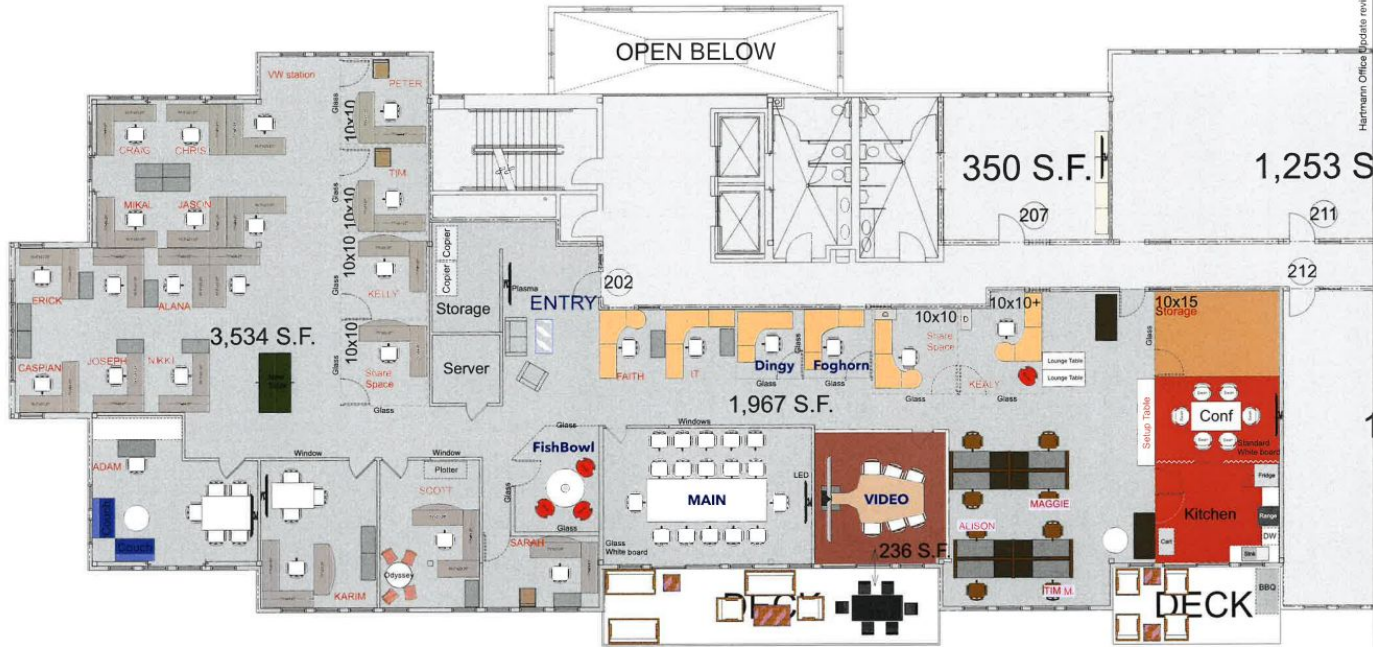

Brigantine Building
Second Floor

Hartmann Office updates revised 2024.08.20_vmk

Date:	August 20, 2024
Drawn By:	1180 Brickyard
FILE LOCATION:	
SHOW DATE:	SHEET # 2.0

HSI
BRICKYARD OFFICE