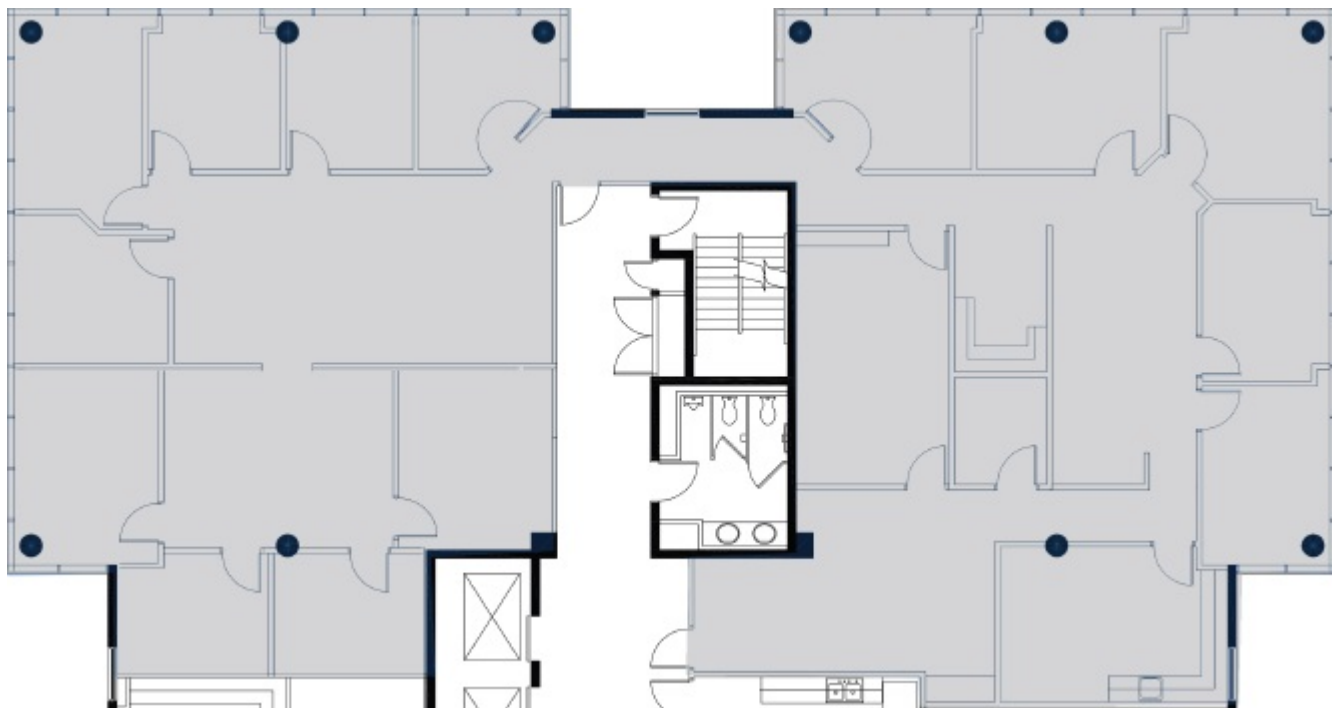

LOST TREE VILLAGE FINANCIAL CENTER

*11300 US HIGHWAY 1
PALM BEACH GARDENS, FL 33408*

SUITE 300 | 5,000 SF

CONTACT INFORMATION

TARA ENGLAND

Senior Director - South Florida

+1 561 441 8541

tara.english@cushwake.com