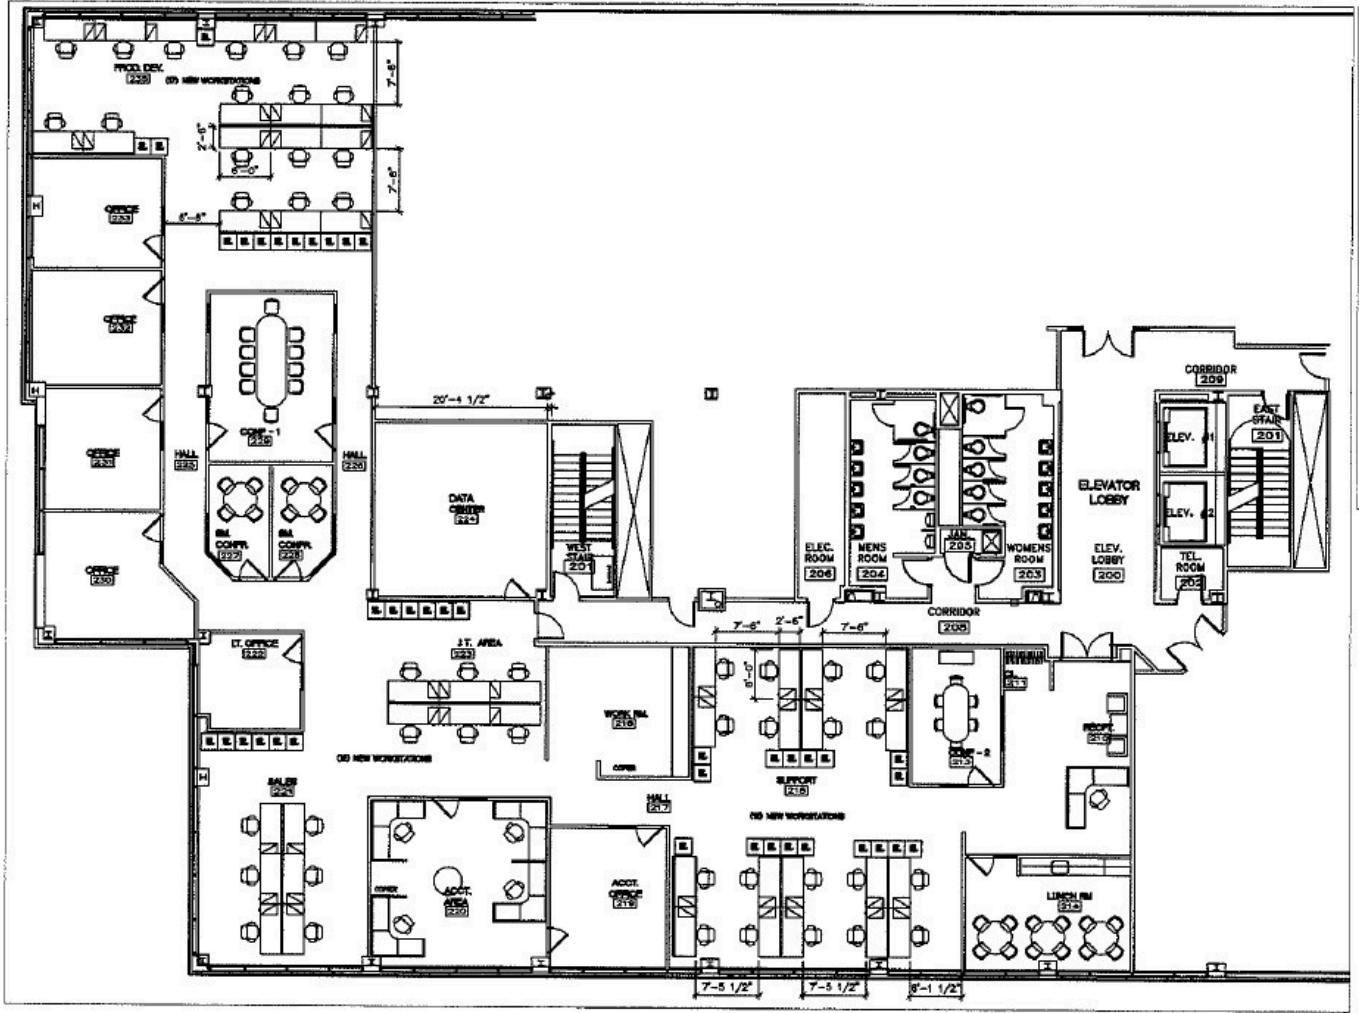

470 Norristown Road – 8,929± SF Sublease

Blue Bell, PA

LEASING INFORMATION:

Dave Butera
267.767.1100
dbutera@gola.com

Drew Butera
267.767.1100
drew@gola.com

GOLA CORPORATE REAL ESTATE, INC.
2490 Boulevard Of The Generals, Suite 100
Norristown, PA 19403