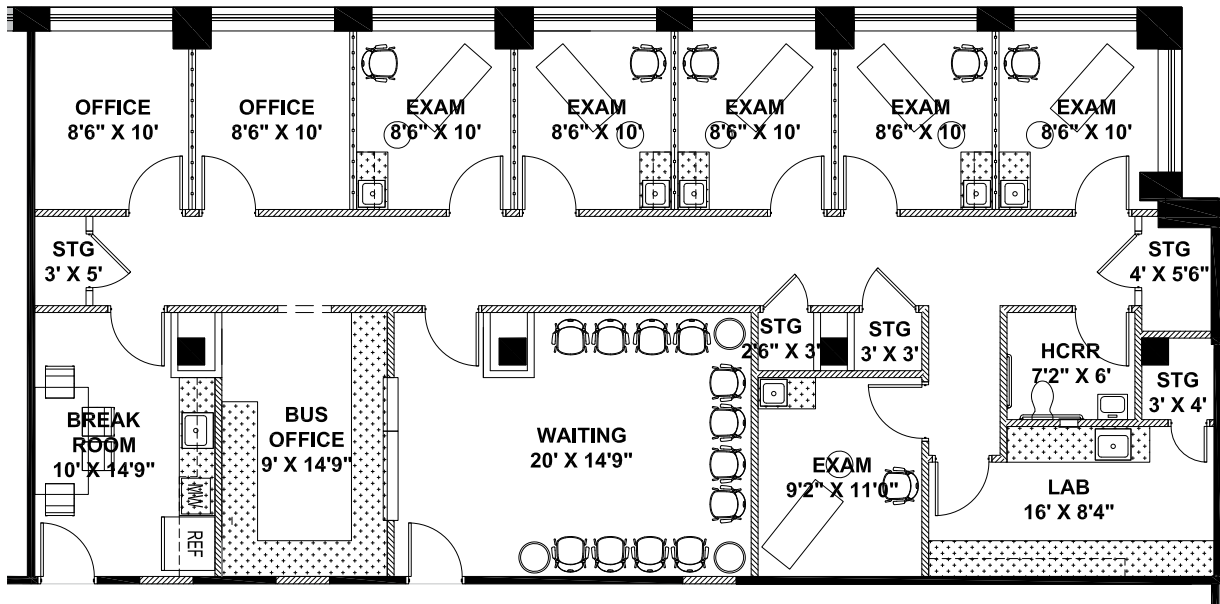

SUITE PLAN

DePaul Professional  
Office Building

1160 Varnum St NE  
Washington DC

SUITE 216  
SPEC SUITE  
2,351 RSF

\*Contiguous 2,351 RSF to 11,346 RSF

For Leasing Information

Contact Regional Leasing Director  
Tyler Miller at (804) 836-4473  
Tyler.Miller@Lillibridge.com