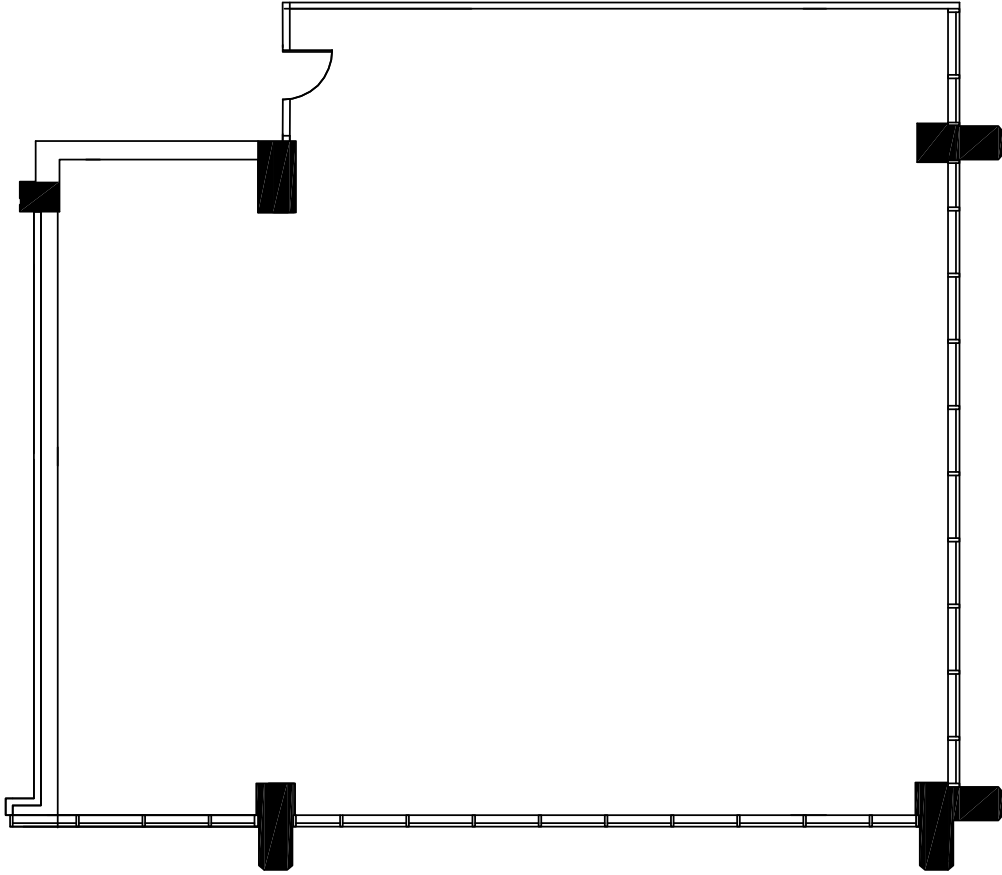

The Towers at Westshore

1408 & 1410 W Westshore Boulevard
Tampa, FL 33607

Suite Sheet

Suite 405 - 3,251 SF

Tower I

Contact Us

Philip Weber

First Vice President