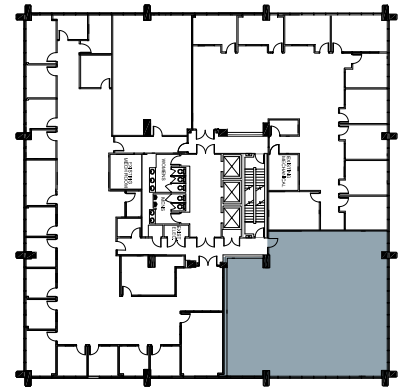

The Towers at Westshore

1408 & 1410 W Westshore Boulevard
Tampa, FL 33607

Suite Sheet

Suite 405 - 3,251 SF

Tower I

Contact Us

Philip Weber

First Vice President