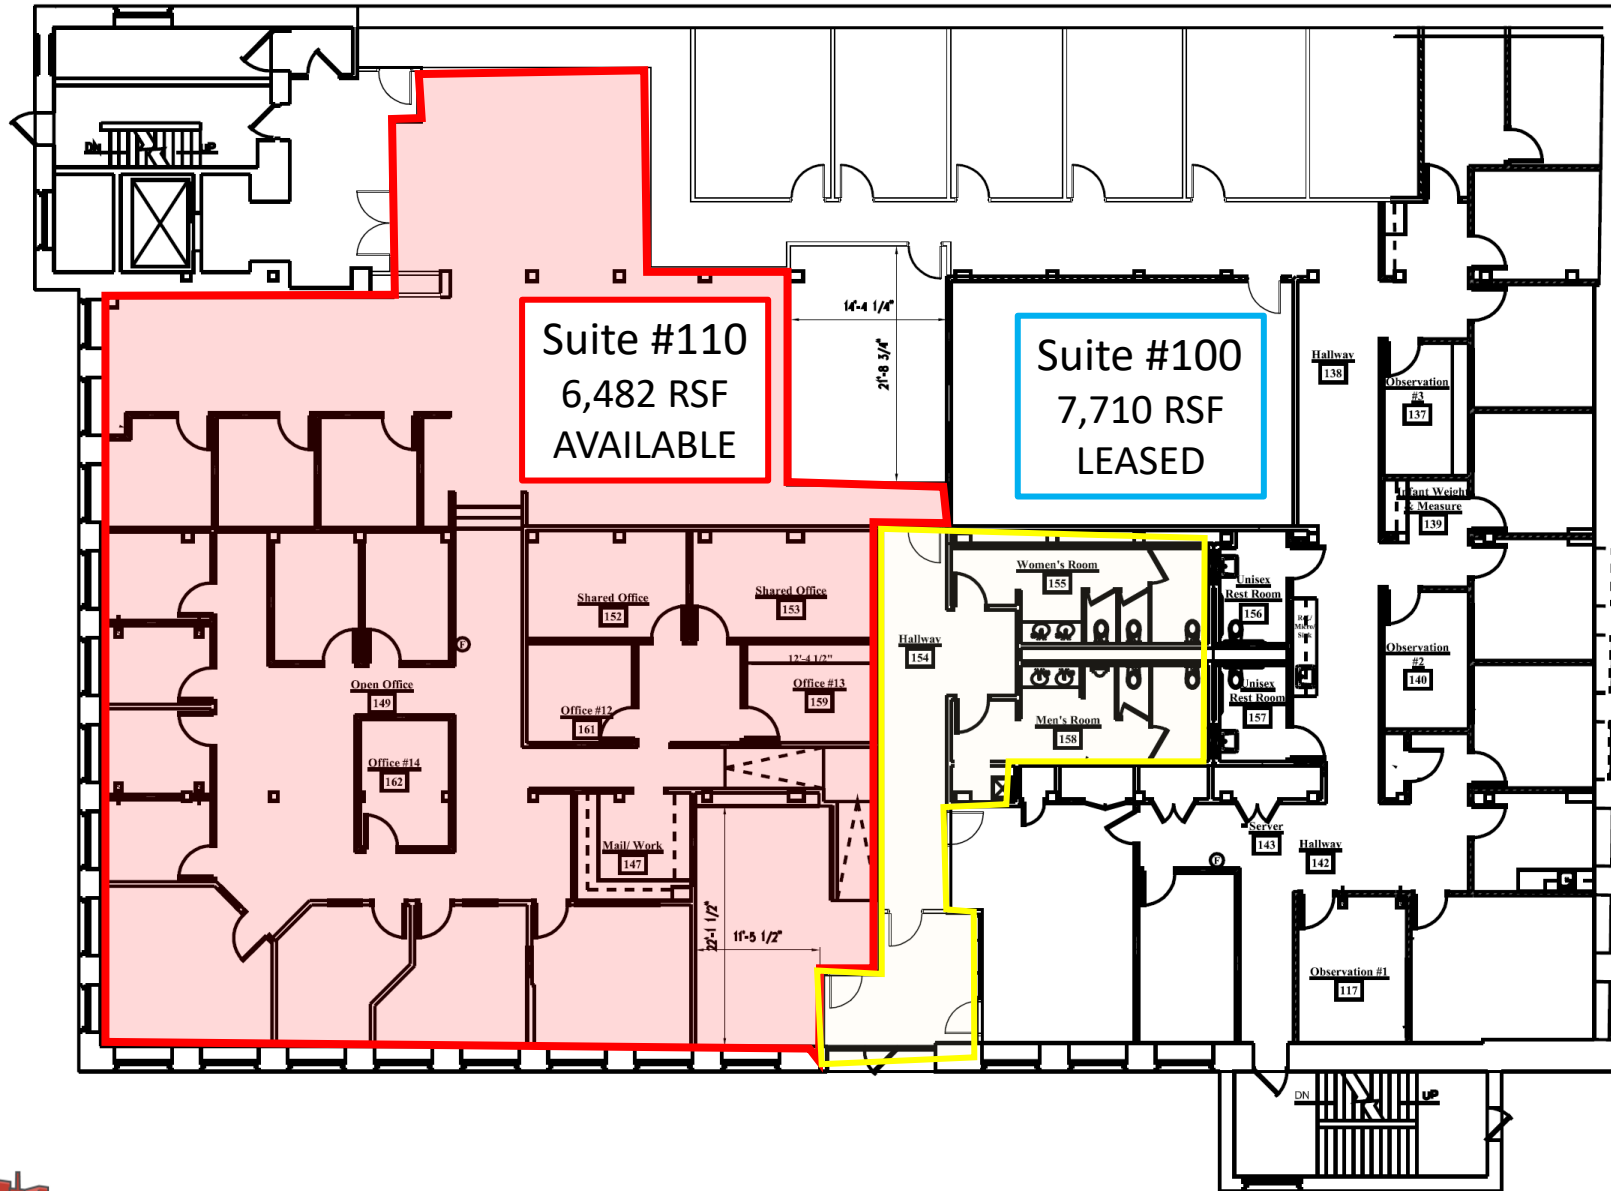

50 Holden Street, Suites 100 & 110, 1st floor

The Foundry, Providence, RI 02908

- Brick and beam
- Parking at the door
- Open floor plan and private offices
- Oversized windows
- High ceilings
- Shared entrance and restrooms (full renovated in 2023)
- Adjacent to the Gantry Gardens, a private green space at the Foundry
- Can build to suite