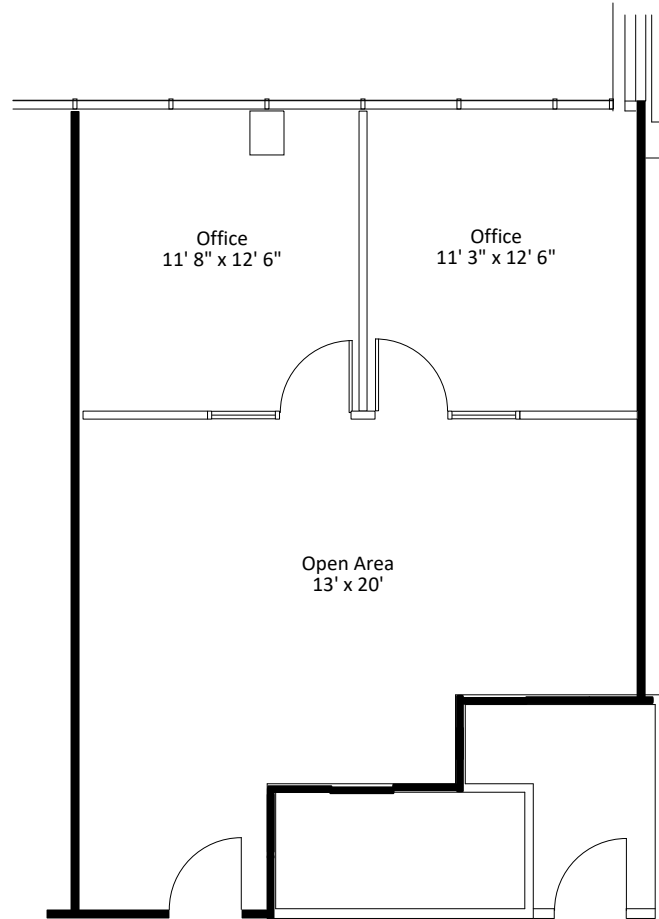

DAVENPORT PARTNERS

202 E. Airport Drive
San Bernardino, CA 92408

Suite 265
789 rsf.

Scale: 1/8" = 1'
10/1/2021

Suite 265
789 sf.