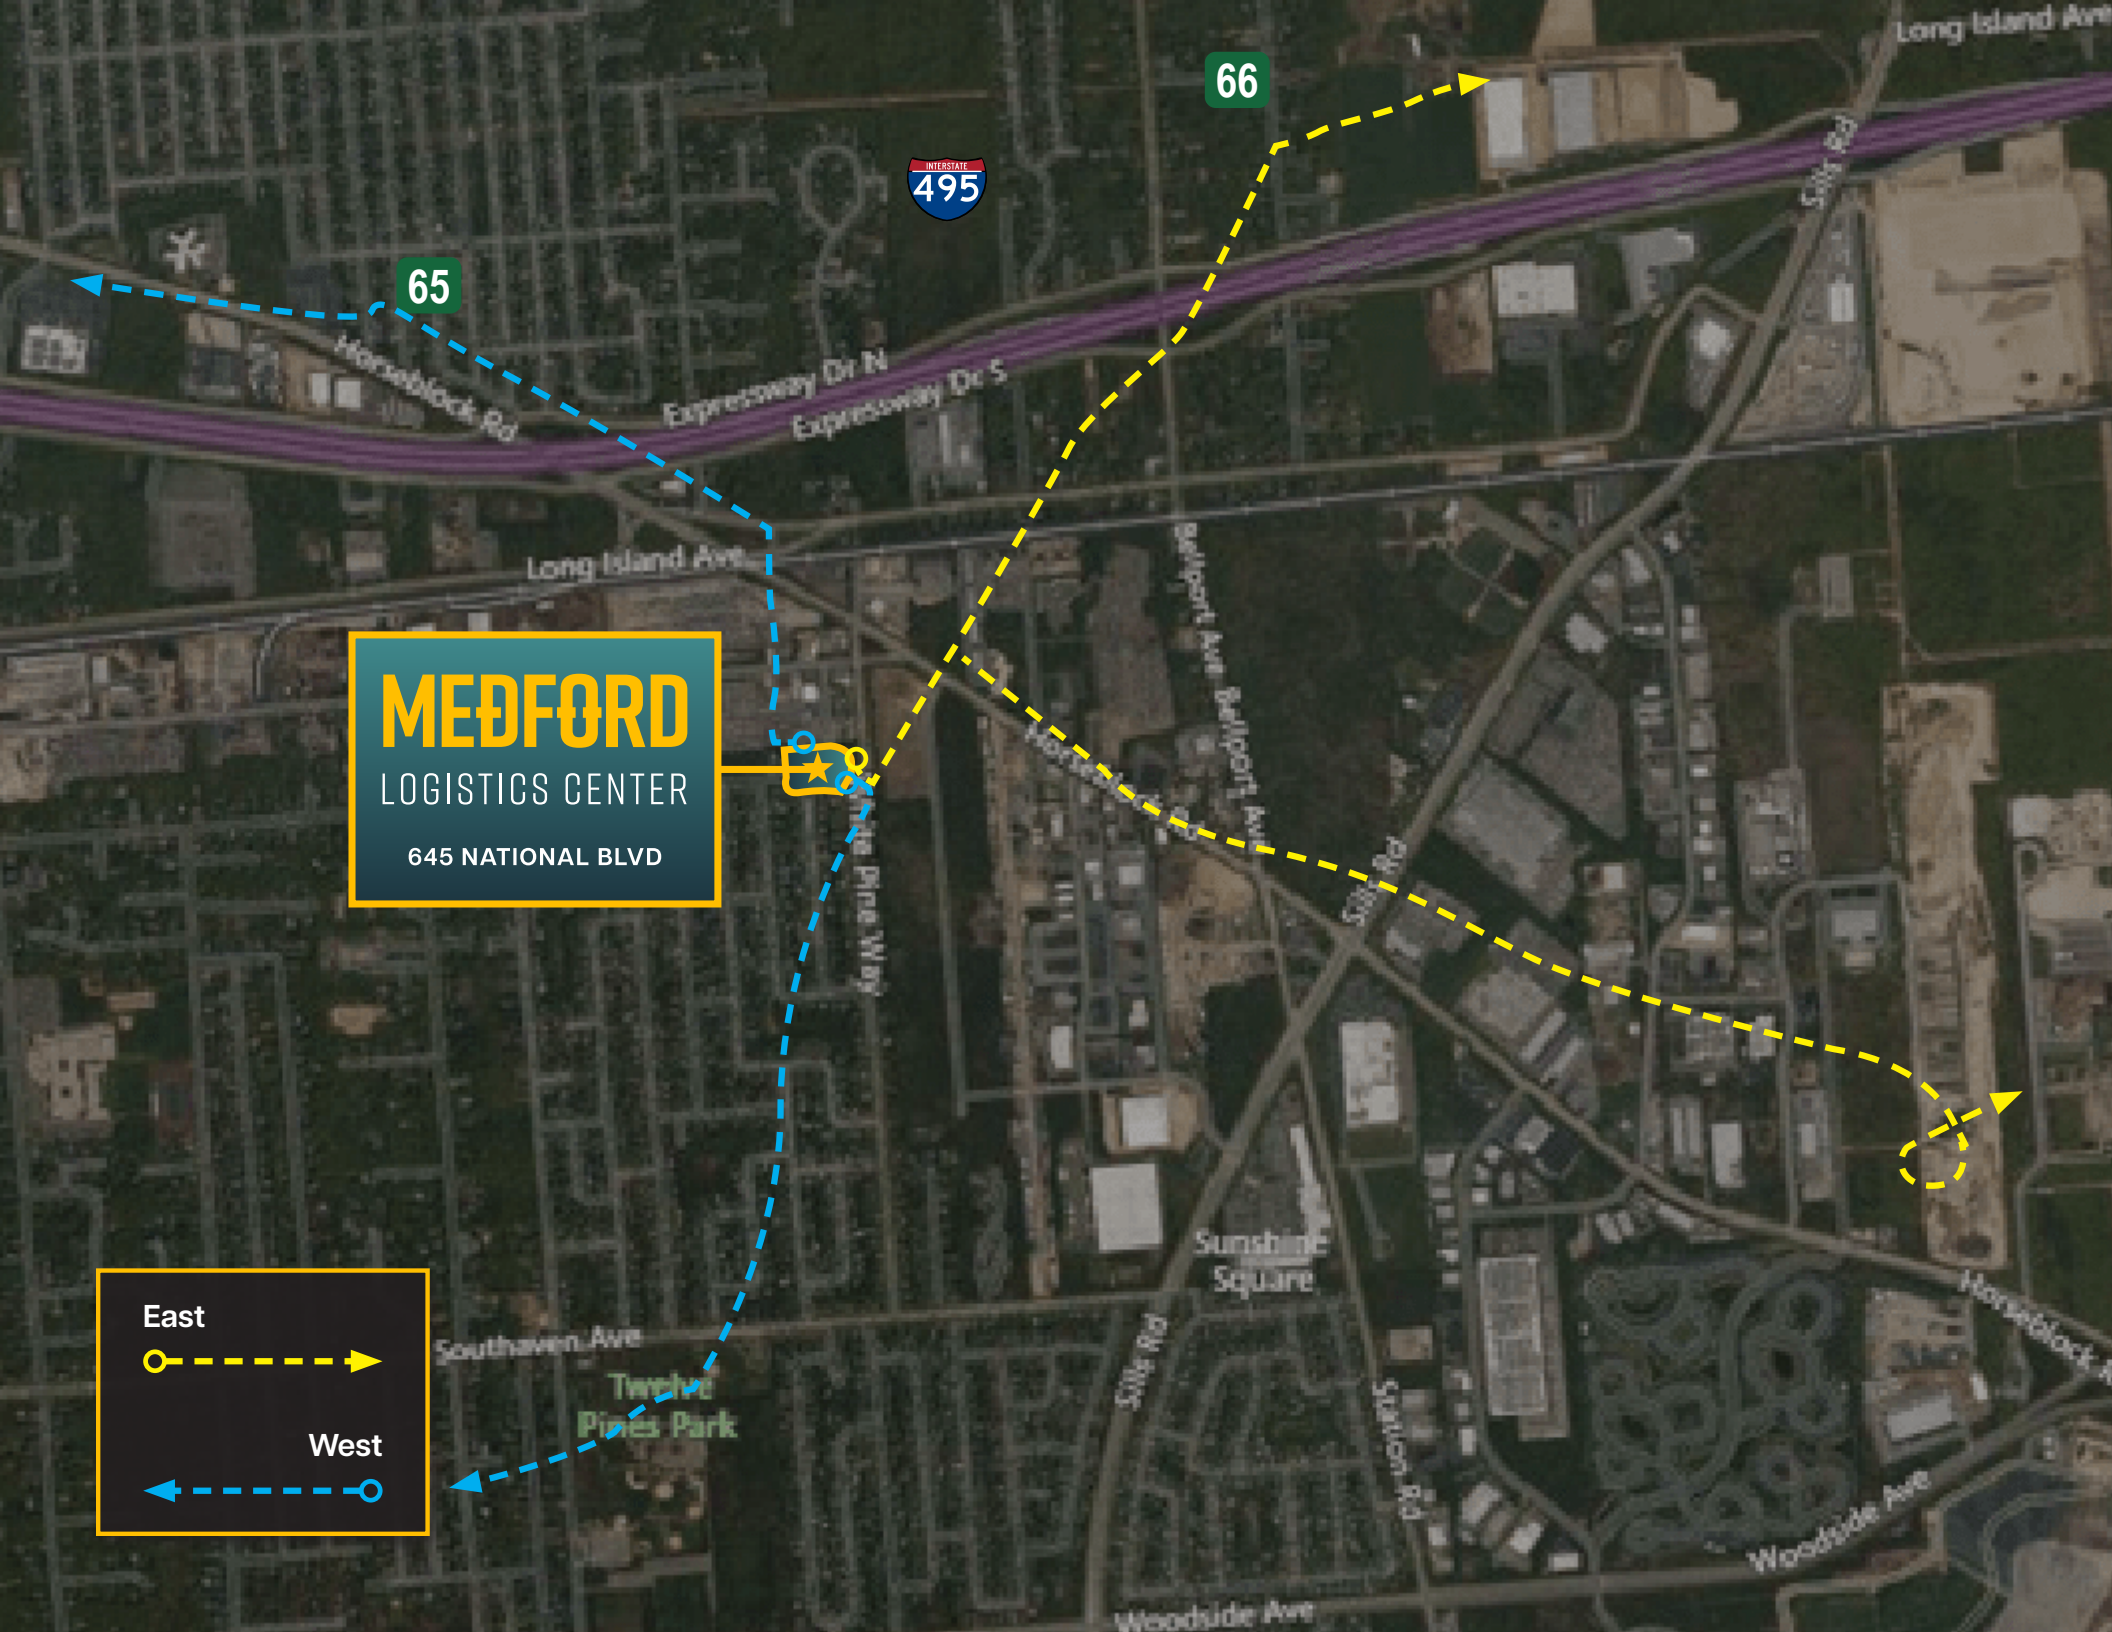

INTERIOR PHOTOS

MEDFORD
LOGISTICS CENTER
645 NATIONAL BLVD

INTERSTATE
495

66

65

East
West

MEDFORD
 LOGISTICS CENTER
 645 NATIONAL BLVD

TRAVEL DISTANCE (MILES)	
Riverhead	15
Ronkonkoma & Bohemia	10
Hauppauge Industrial Park	15