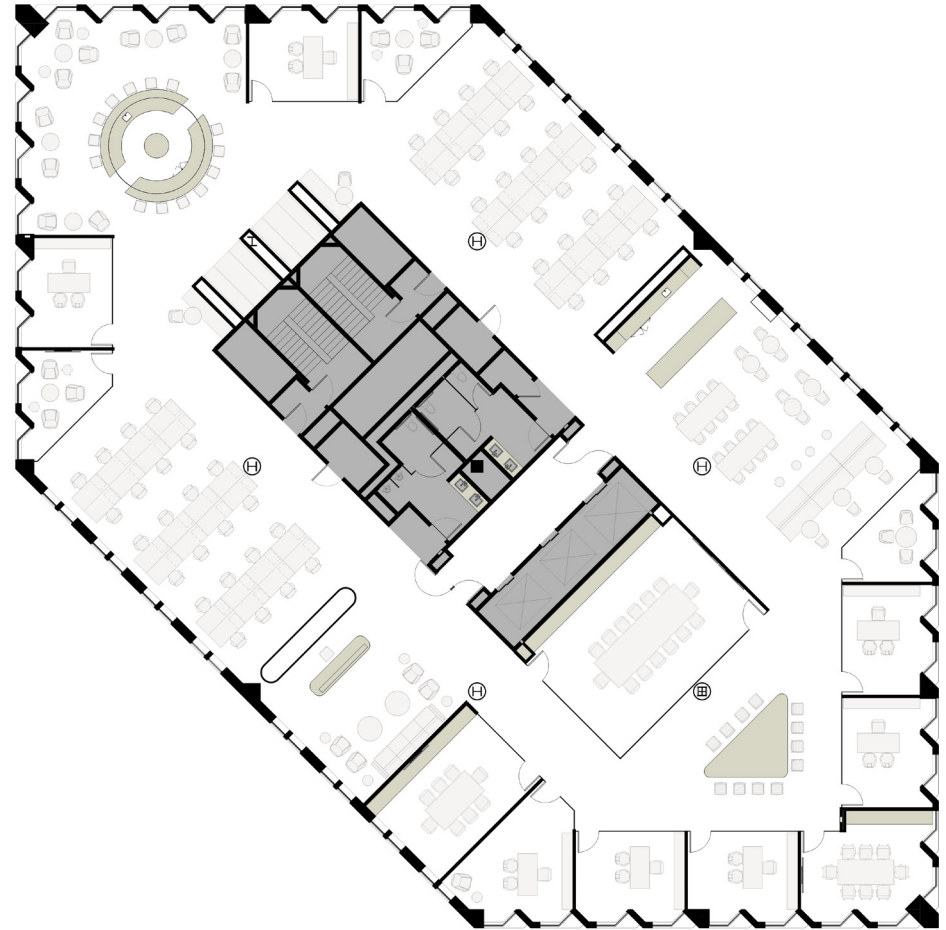

SUITE 700

±14,051 SF | Vacant

**Photos display hypothetical buildout*

Hypothetical plan available on "turnkey" basis. 360 degree, unimpacted views of Jackson Square, Redwood Park, Coit Tower, and water.

Can be combined with floors 5, 6, and 8 for a total of 58,358 RSF

1 conference room | 5 meeting rooms | 7 offices