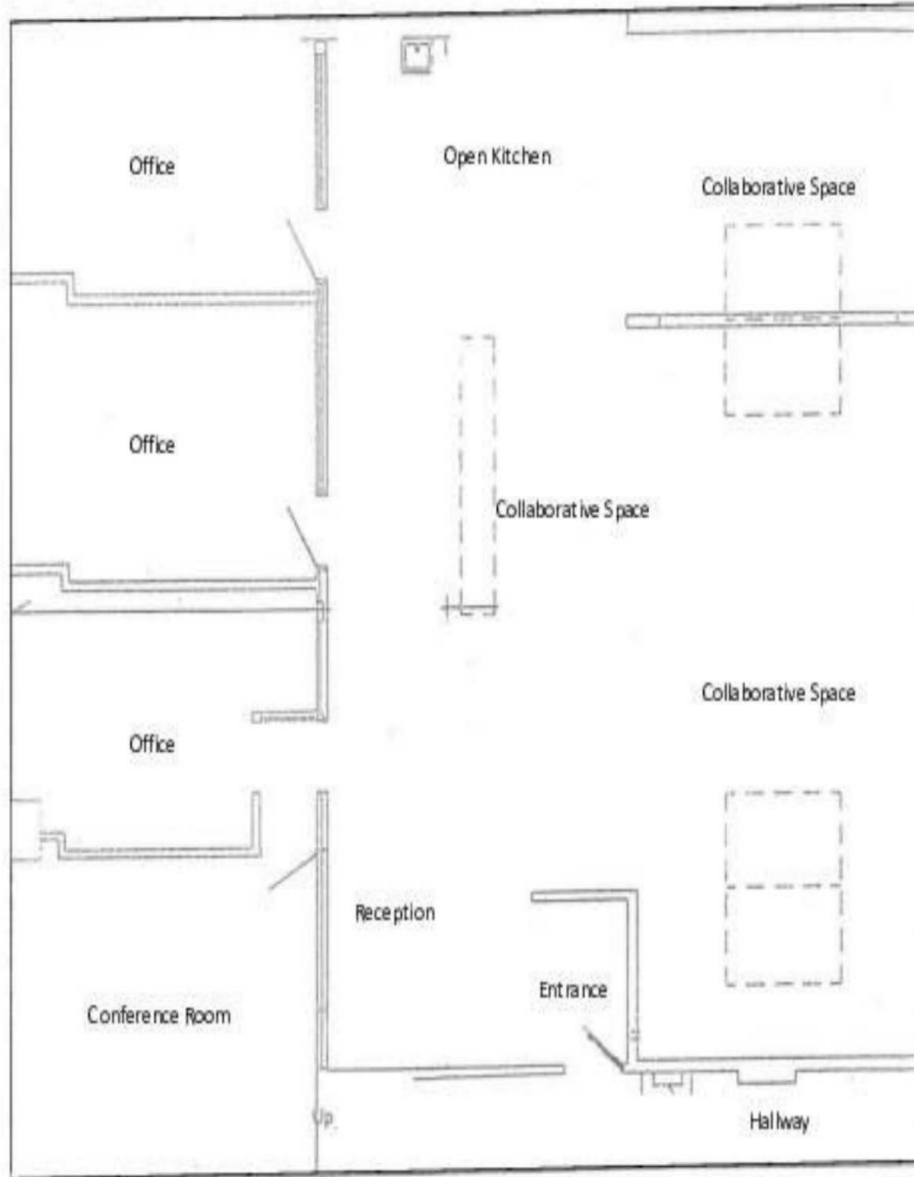

# Suite 206 Floorplan

**Christian Saglie**

310.362.6784

christian.saglie@compass.com

CalDRE #01952665