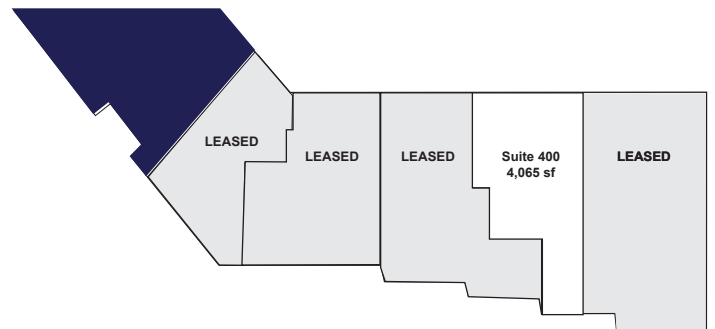

Gateway 95

**8560 Cinder Bed Rd**  
**Suite 1500 | 10,228 sf**

Cinder Bed Road

## Features

- Mix of office & warehouse
- 20' clear
- Dock loading

Cinder Bed Road

Knowledge  
Perseverance  
Integrity

**Cambridge**  
Property Group LLC