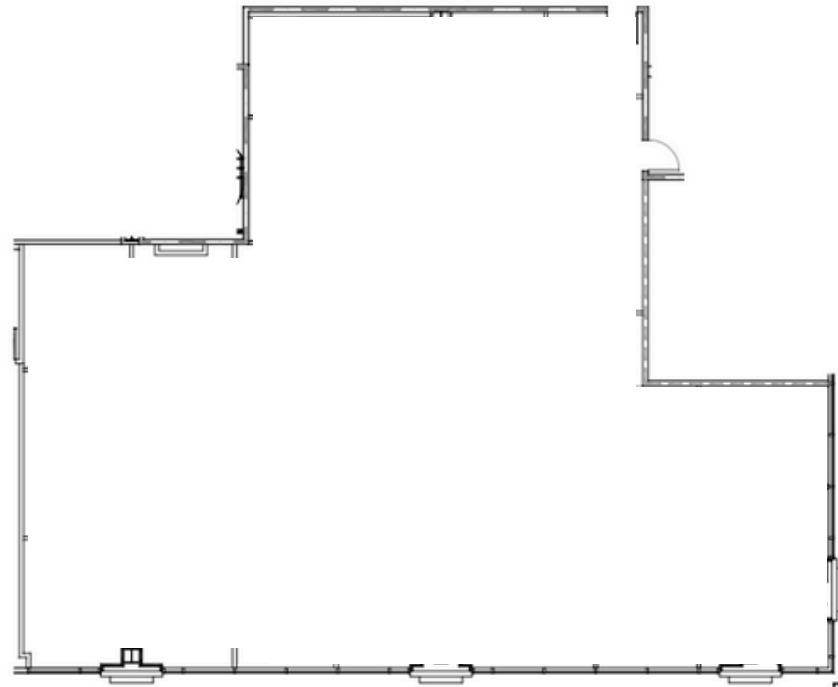

# Harborview Plaza

2,093 SF

Suite 185

**Jim Moler**  
+1 813 387 1308  
jim.moler@am.jll.com

**Deana Beer**  
+1 813 387 1298  
deana.beer@am.jll.com

harborviewplazatampa.com

Jones Lang LaSalle Brokerage, Inc. A licensed real estate broker.  
All information contained herein is from sources deemed reliable; however, no representation or warranty is made to the accuracy thereof.