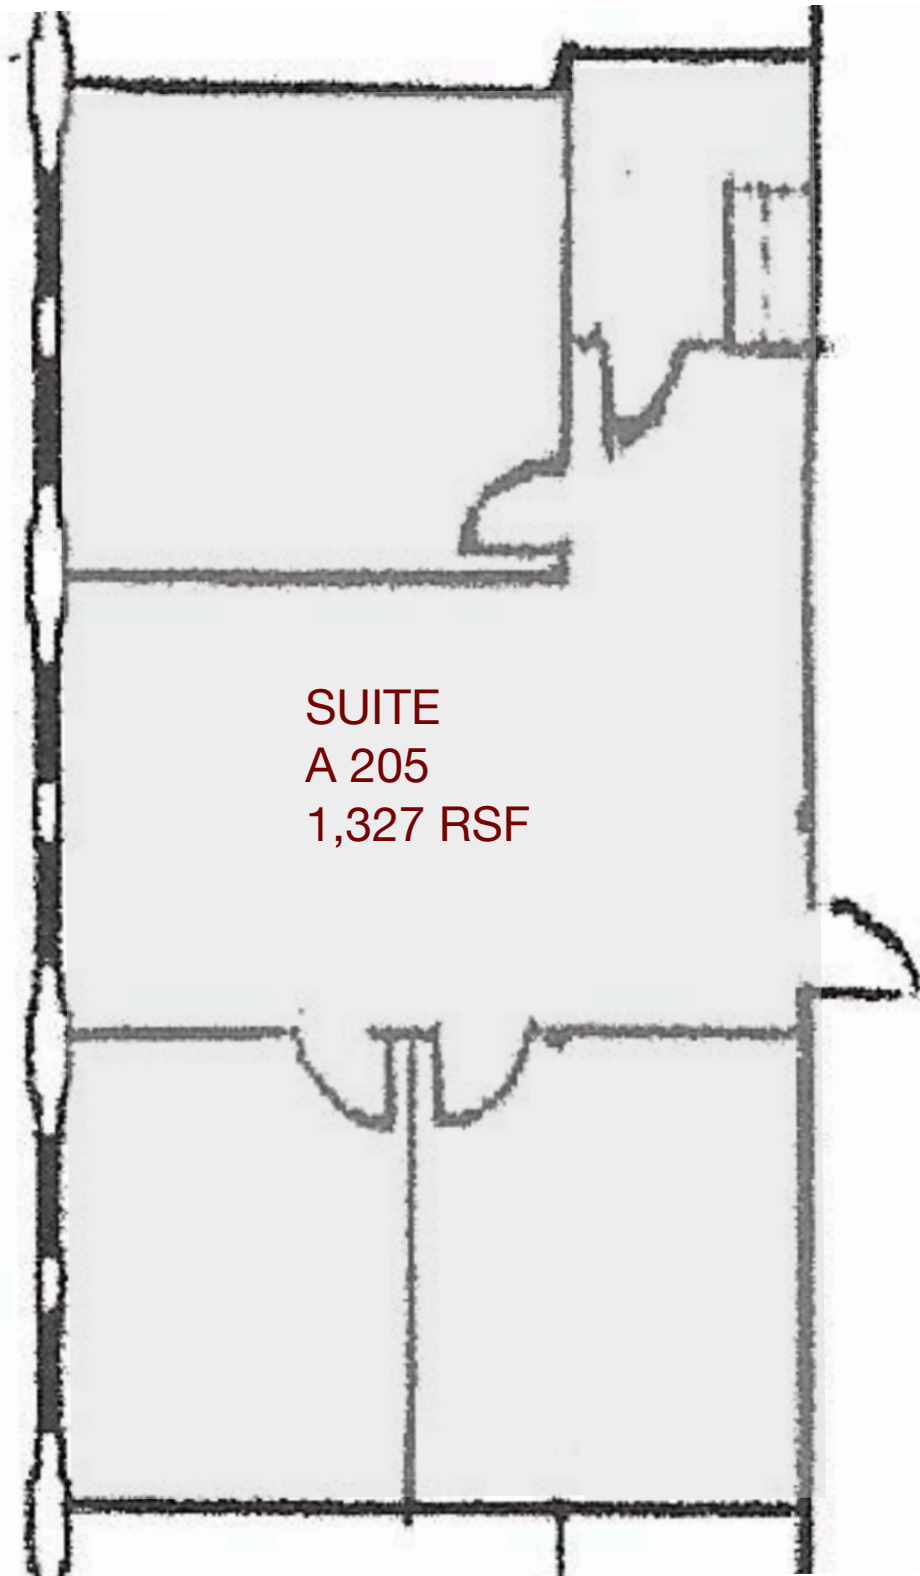

OFFICE SPACE FOR LEASE - 1462 Erie Blvd Schenectady, NY 12306

Great visibility and easy access to major highways. Proactive Landlord, outstanding property management and maintenance. Close to Rivers Casino, Union College, GE, Proctors, Ellis Hospital, Schenectady Amtrak, SCCC and other downtown attractions and businesses.