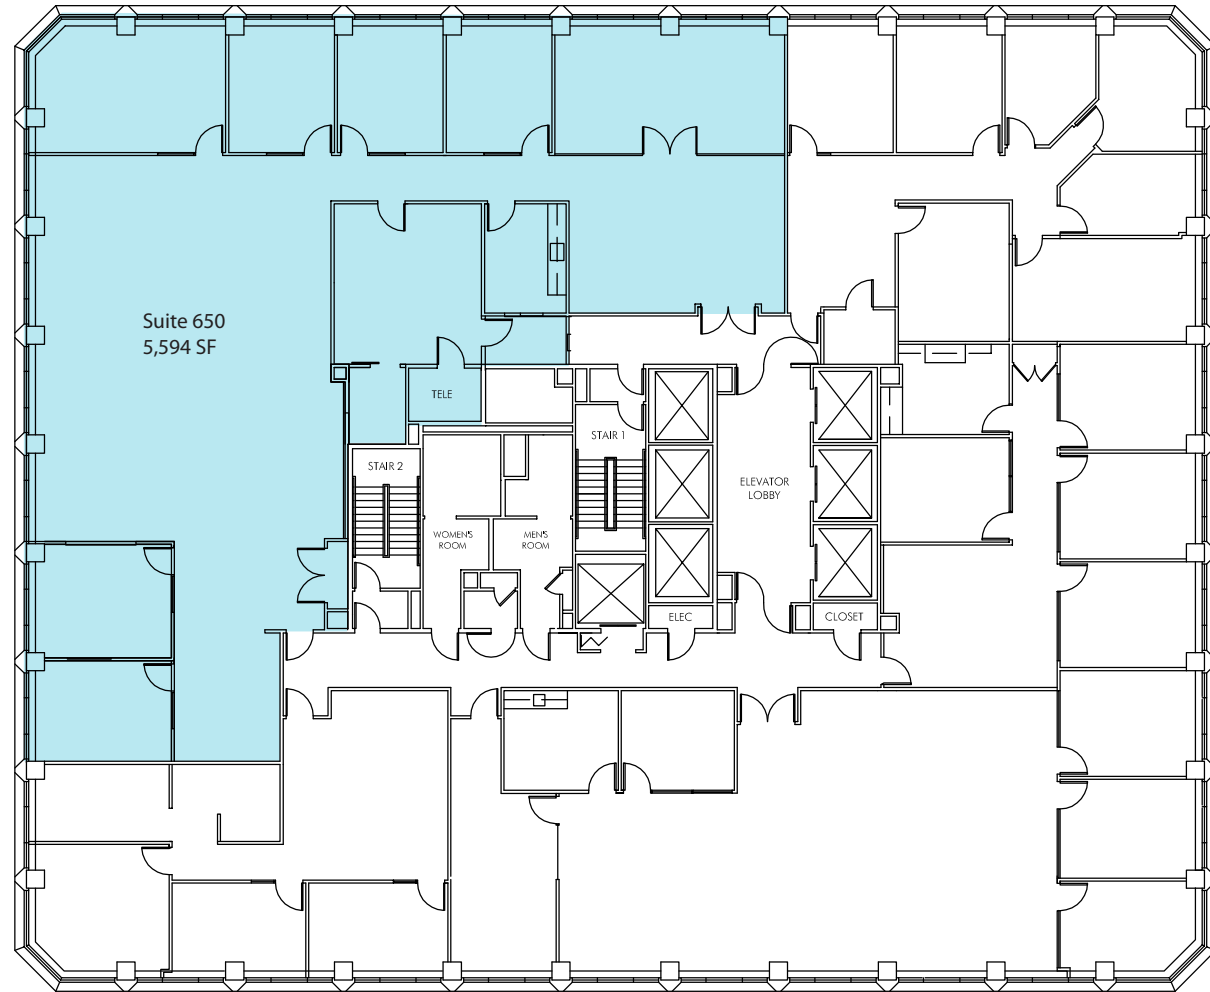

SUITE 650 - 5,594 RSF

- 6 private offices
- 2 conference rooms
- Kitchen
- Available now

MONTGOMERY STREET

CLAY STREET

Kelly Glass
415.322.5062
kelly.glass@avisonyoung.com
RE Lic #01335179

Colton Hanley
415.913.8699
colton.hanley@avisonyoung.com
RE Lic #02089768