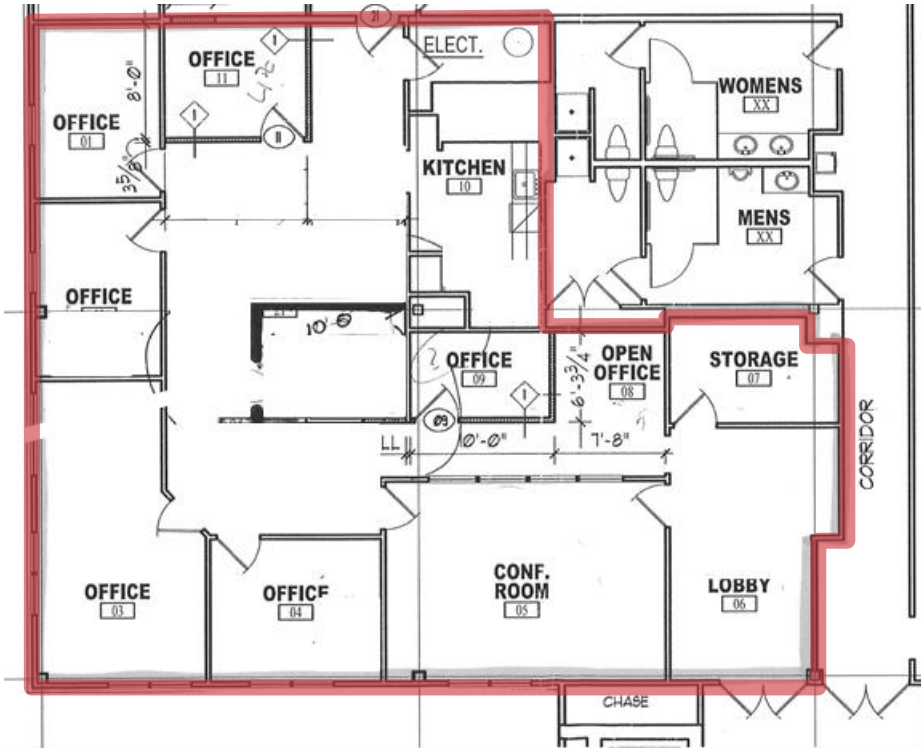

For Lease
2,475 SF Office Space

1 Washington Blvd
Robbinsville, NJ 08691

2nd Floor
Suite 5: 2,475 SF

2nd Floor
Suite 7: 2,188 SF