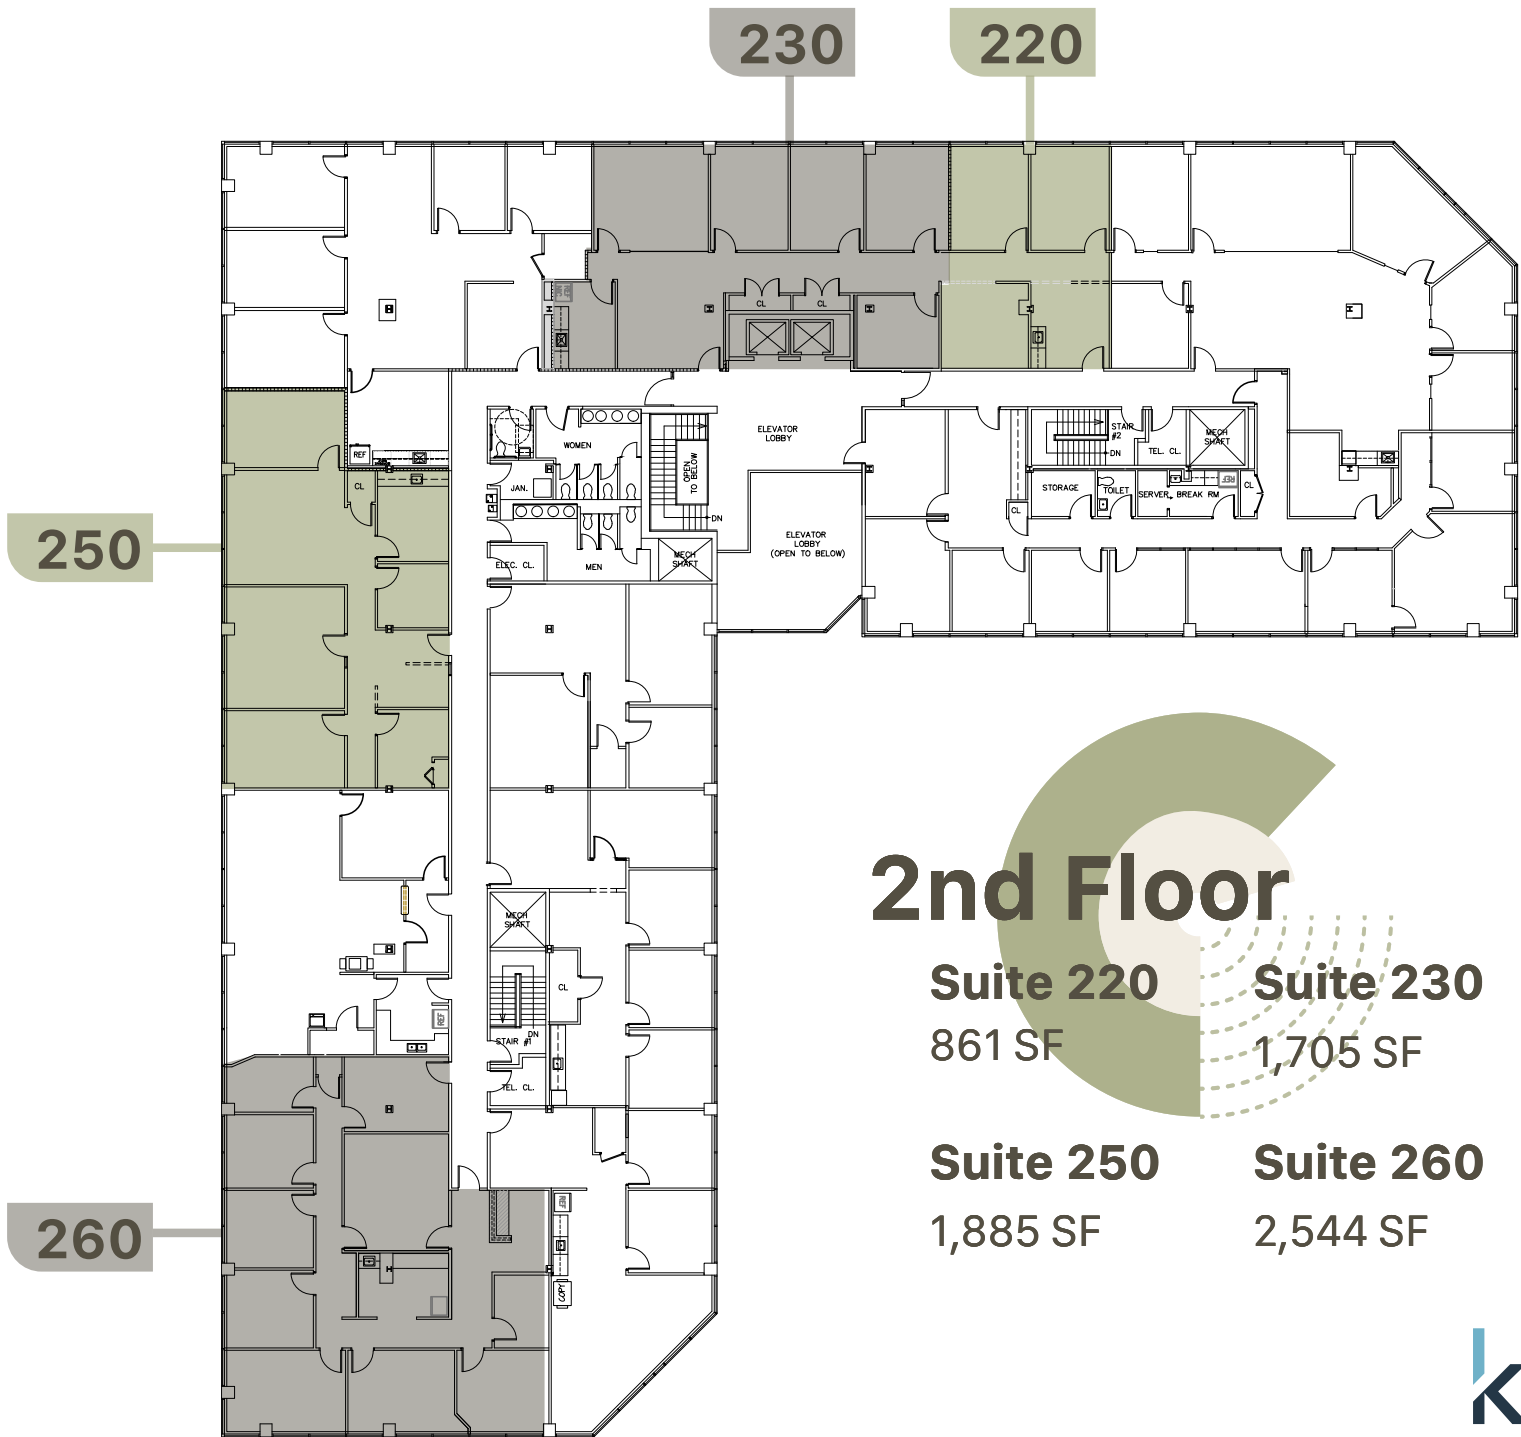

4601 Presidents Drive

2nd Floor

Suite 220 861 SF	Suite 230 1,705 SF
Suite 250 1,885 SF	Suite 260 2,544 SF

4601
Presidents Dr
Lanham, MD 20706