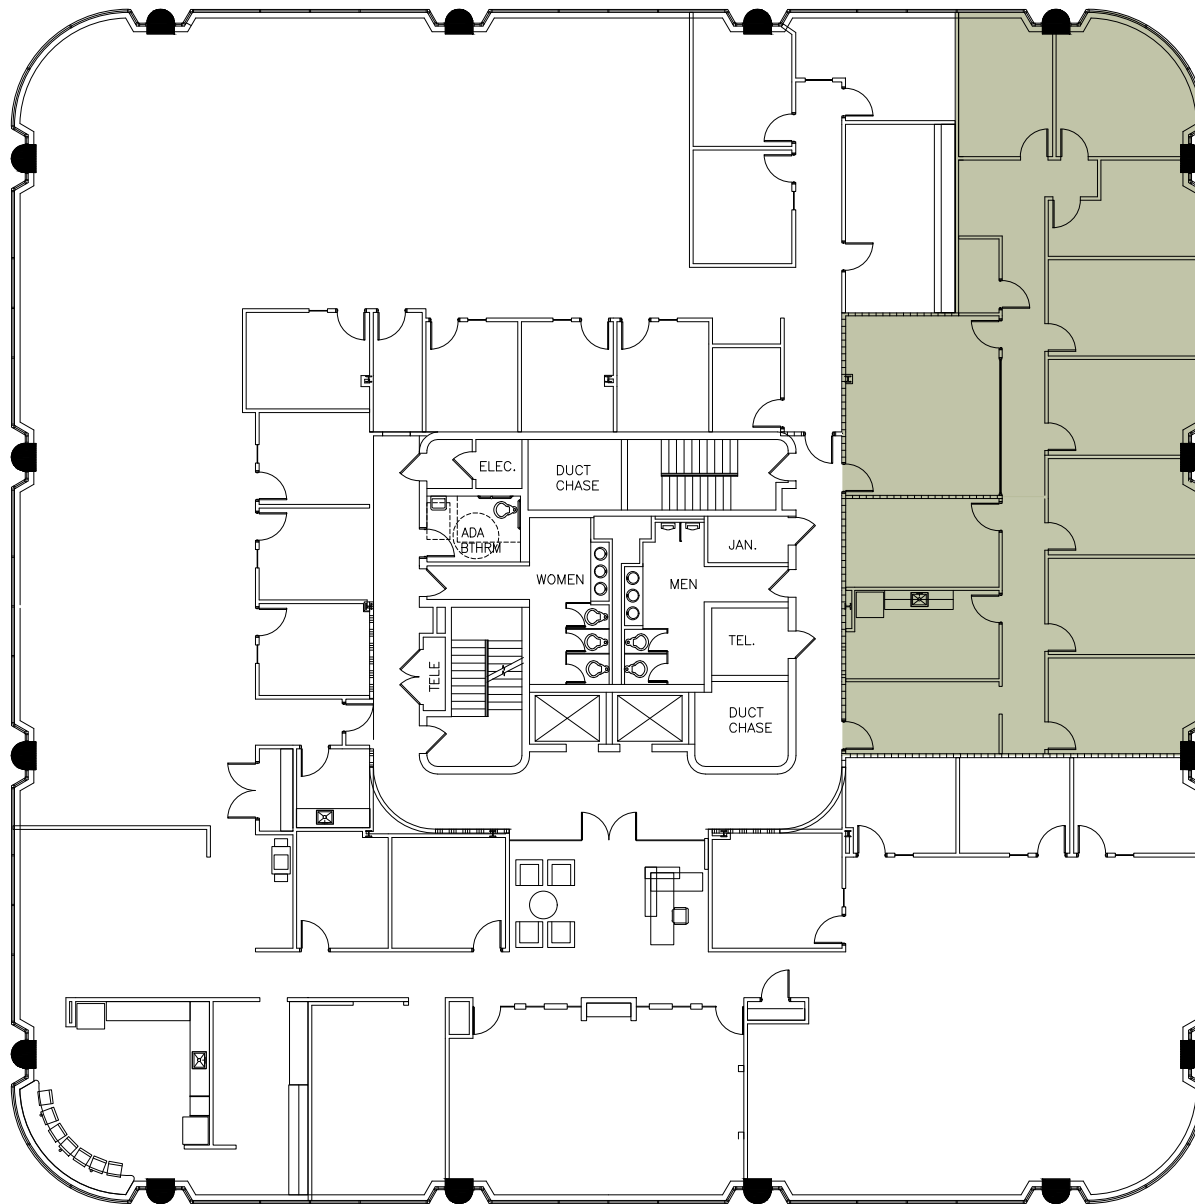

4601 Forbes Boulevard

301

3rd Floor
Suite 301

3,064 SF

FC

4601
Presidents Dr
Lanham, MD 20706

klnb