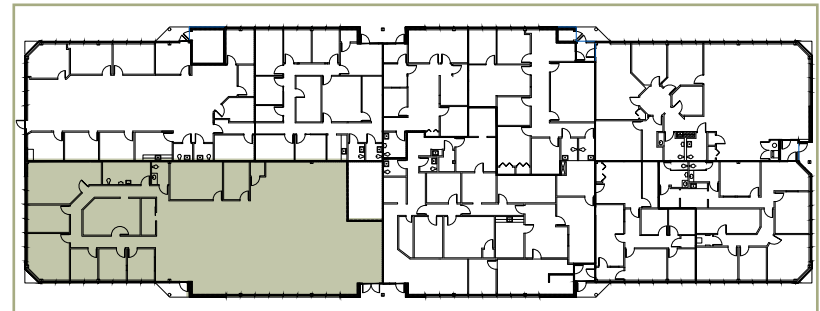

FC

4473
Forbes Blvd
Lanham, MD 20706

klnb