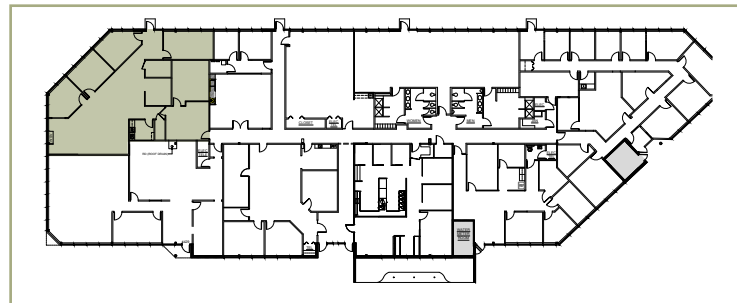

4425 Forbes Blvd

3rd Floor
SPEC Suite 4425 C
3,015 SF

FC

4425
Forbes Blvd
Lanham, MD 20706

klnb