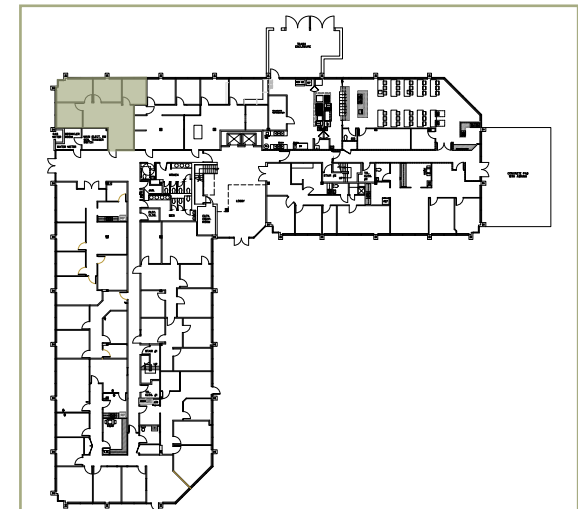

4601
Presidents Dr
Lanham, MD 20706

klnb

4601 Presidents Drive

1st Floor
Suite 131
950 SF

FC

4601 Presidents Drive

2nd Floor

Suite 220 861 SF	Suite 230 1,705 SF
Suite 250 1,885 SF	Suite 260 2,544 SF