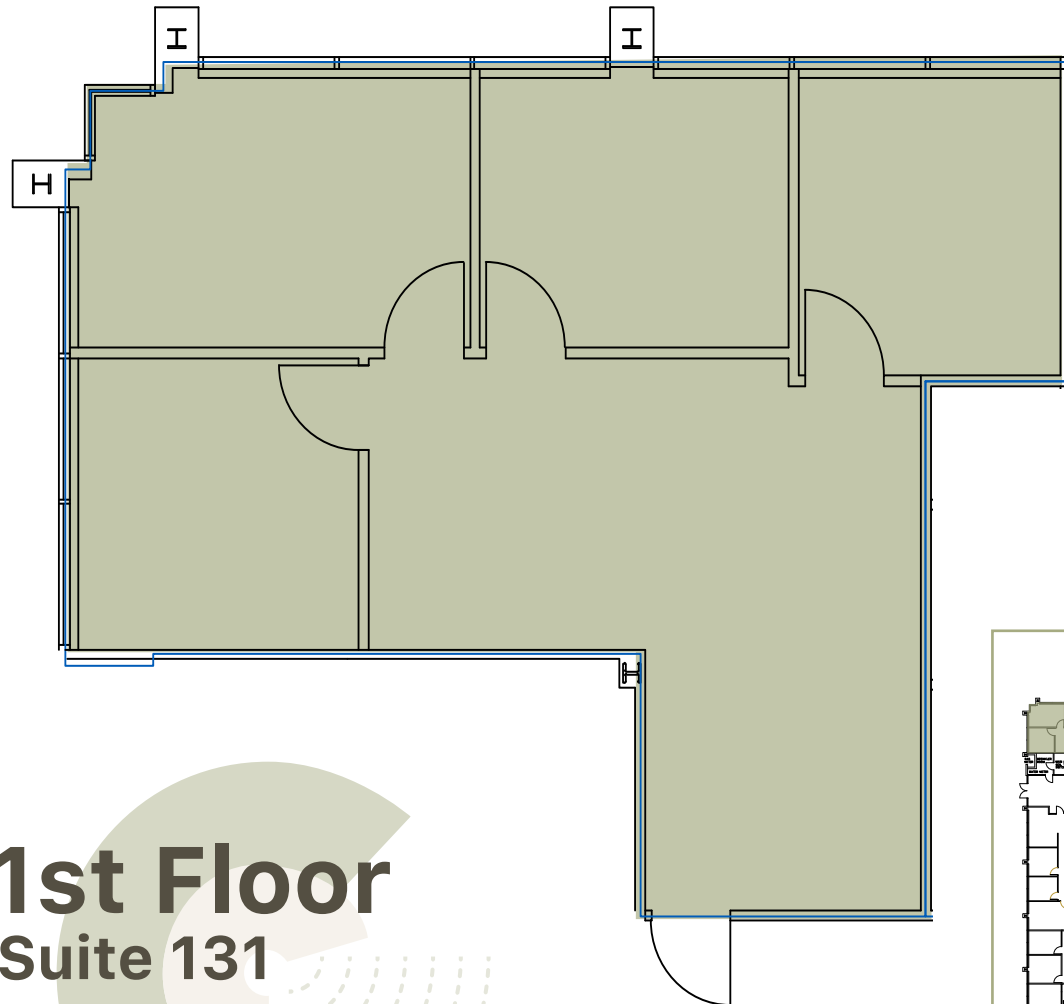

4601 Presidents Drive

1st Floor
Suite 131
950 SF