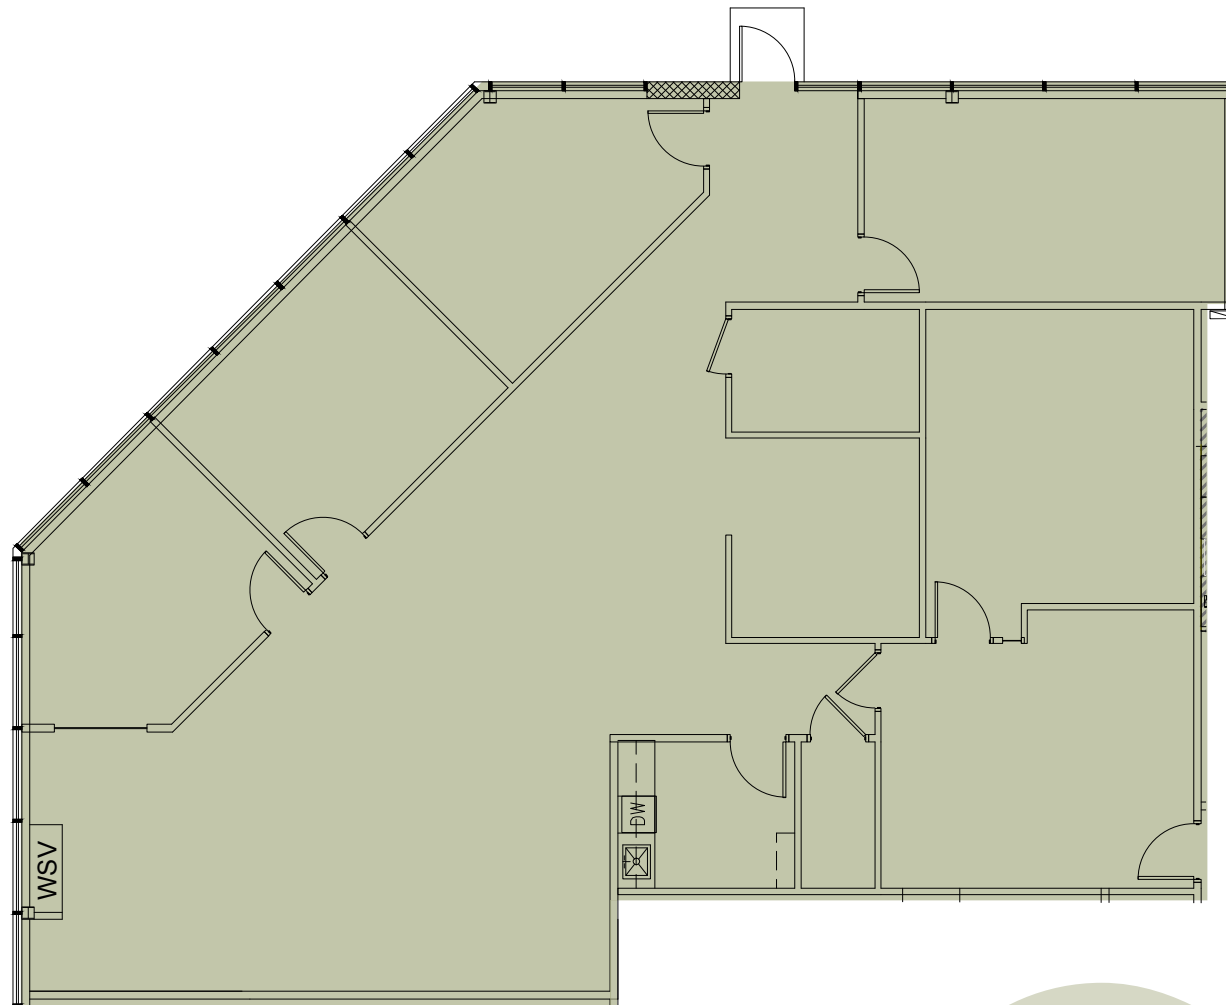

4425 Forbes Blvd

3rd Floor
SPEC Suite 4425 C
3,015 SF

FC

4425
Forbes Blvd
Lanham, MD 20706

klnb