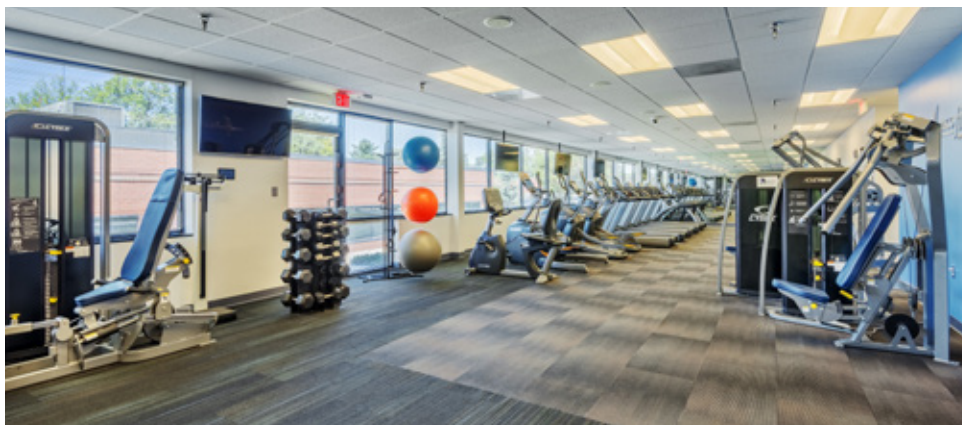

Building Amenities

(Located at 4425 Forbes Blvd)

Fitness facility

Conference center

Lounge

Outdoor seating area

On-site building engineers and property management

Local Amenities