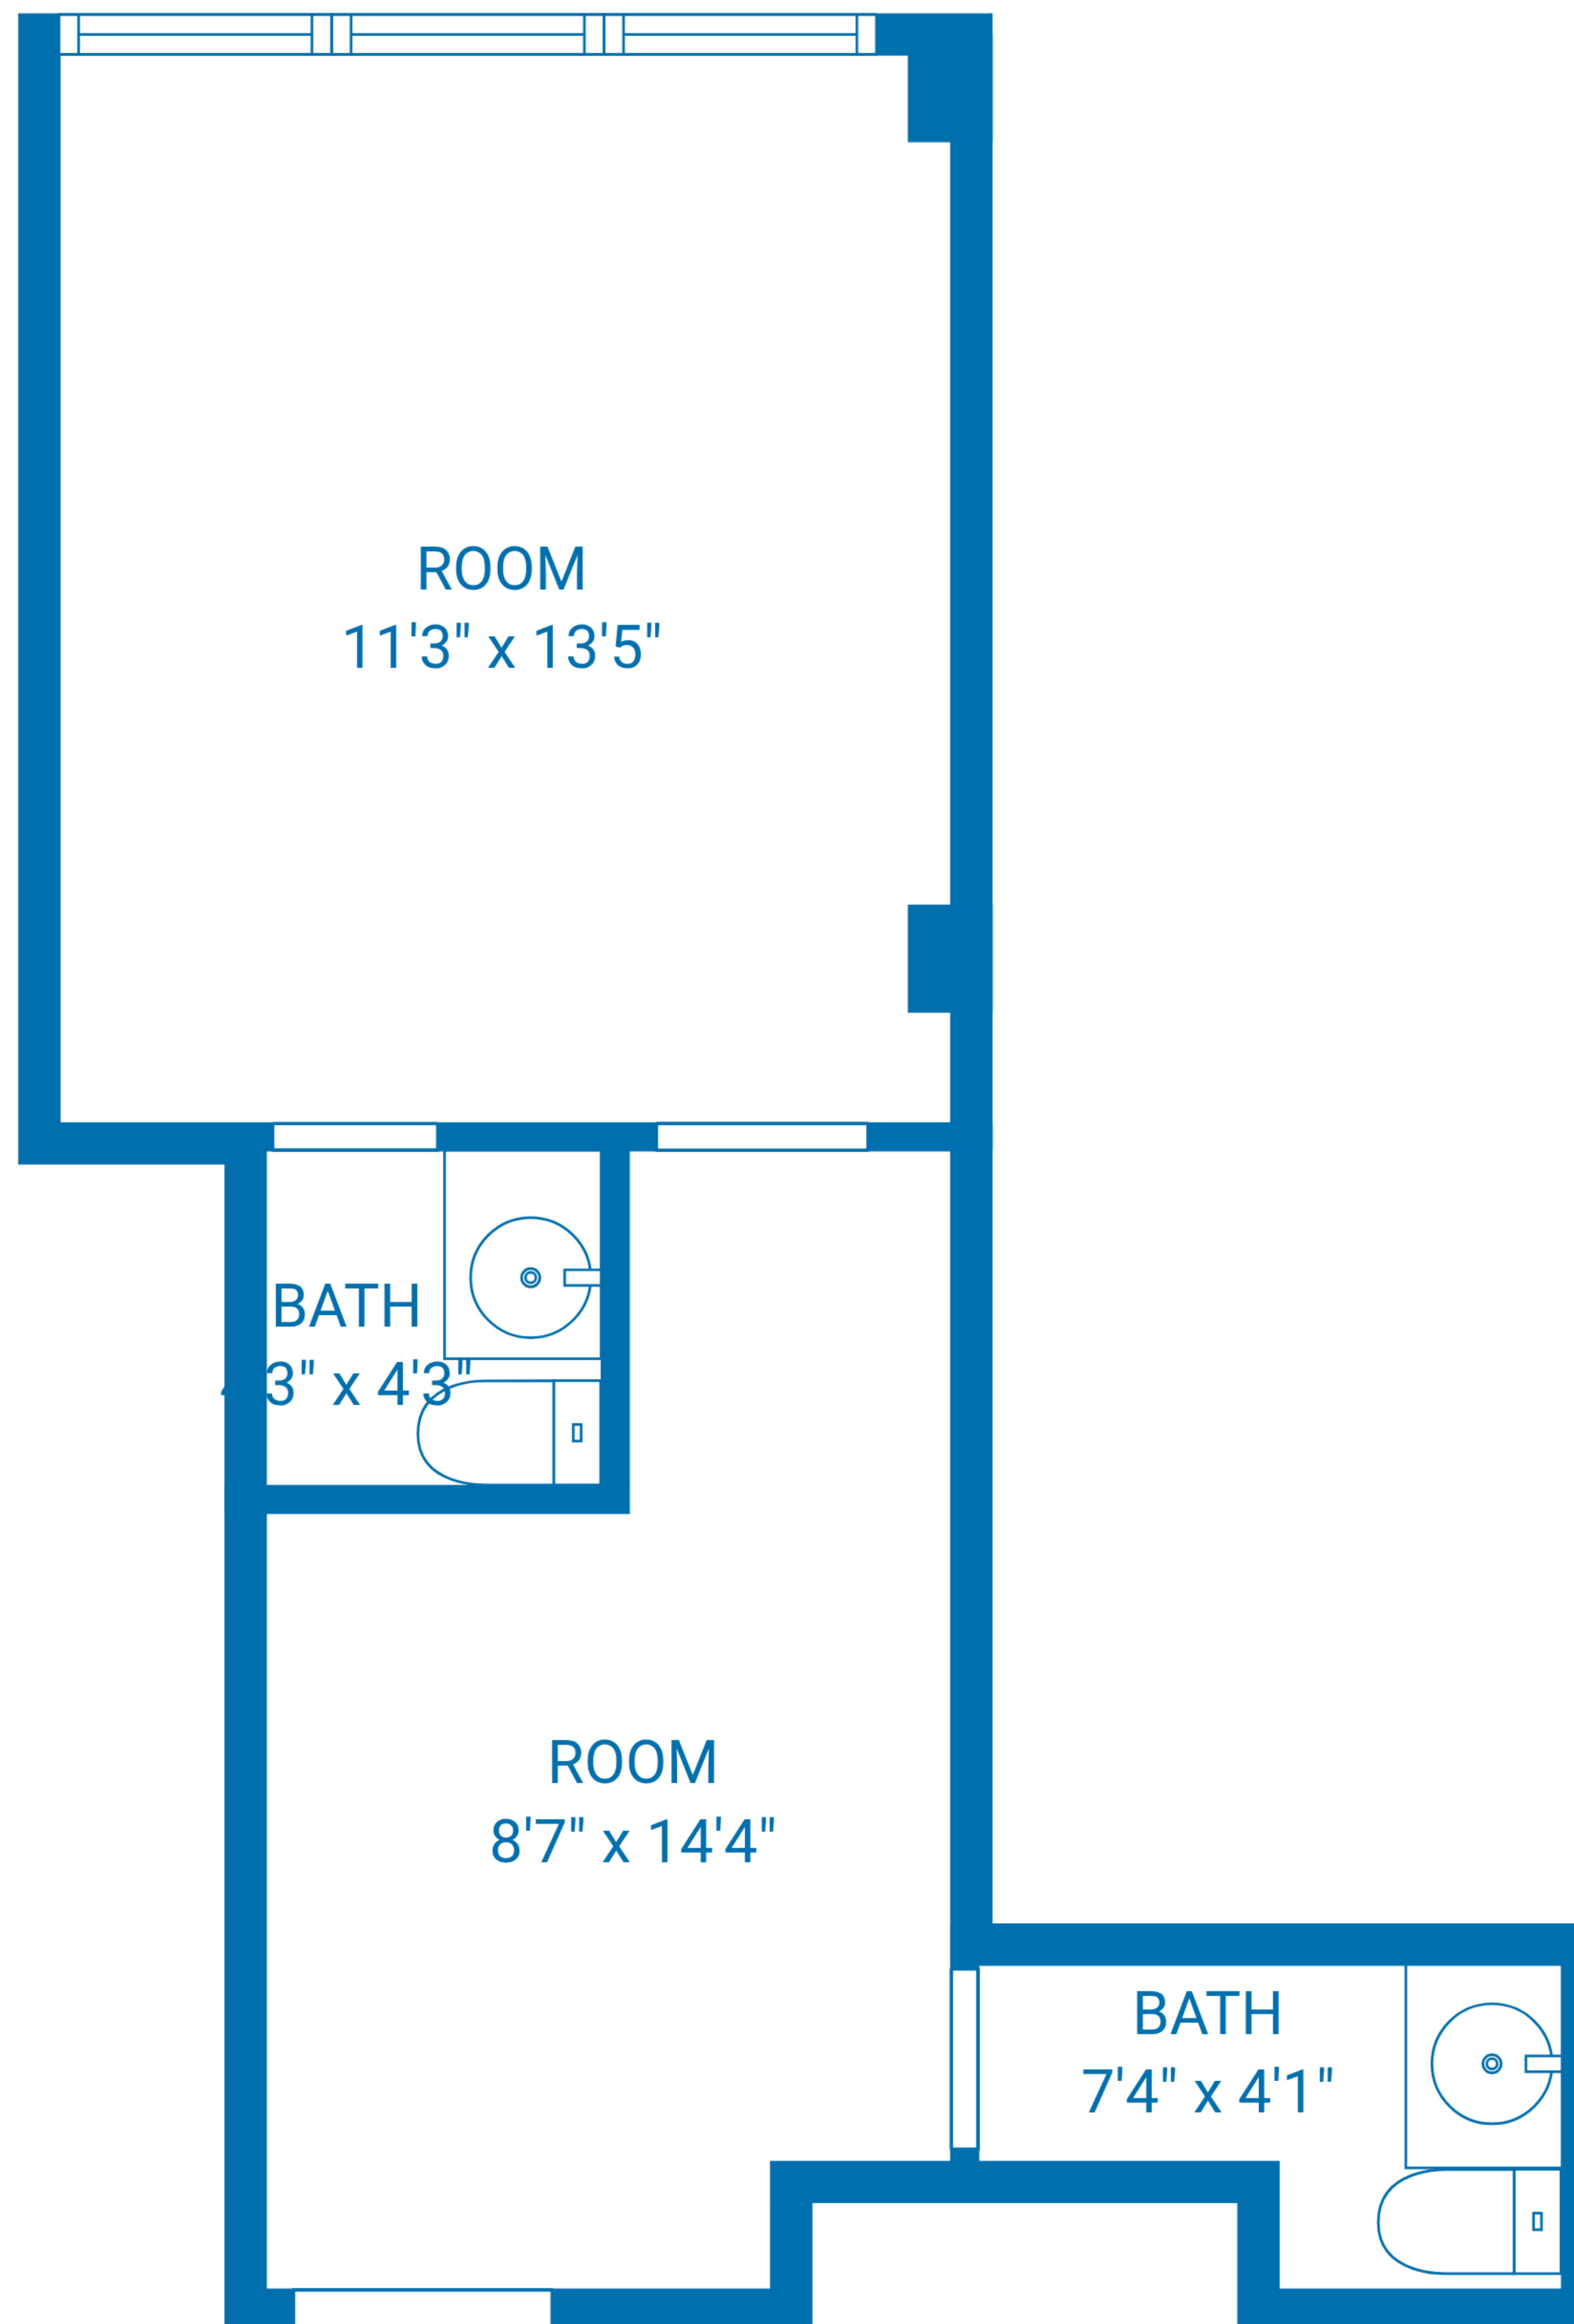

TOTAL: 47 sq. ft
1st floor: 47 sq. ft
EXCLUDED AREAS: ROOM: 251 sq. ft, WALLS: 50 sq. ft

TOTAL: 47 sq. ft
1st floor: 47 sq. ft
EXCLUDED AREAS: ROOM: 251 sq. ft, WALLS: 50 sq. ft