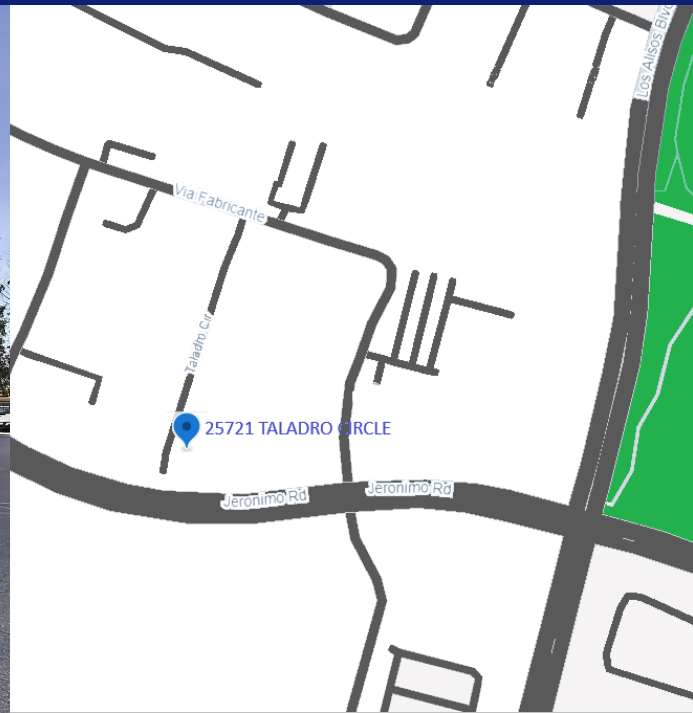

AVAILABLE FOR LEASE

± 6,893 SQ FT BUILDING

25721 Taladro Circle Unit A, Mission Viejo, CA 92691

PROPERTY FEATURES:

- ◆ High Image Industrial Unit
- ◆ ±6,893 Square Foot Unit Total
- ◆ ±1,000 Square Feet Office area
- ◆ Lobby, 2 Private offices, 3 Restrooms & Storage
- ◆ AUTOMOTIVE CONSIDERED
- ◆ 2 Oversized Ground Level Truck Doors– Drive Thru
- ◆ 200Amp 208V 3Ø (Verify)
- ◆ Dedicated Parking Stalls– 11 stalls
- ◆ Excellent Clear Height