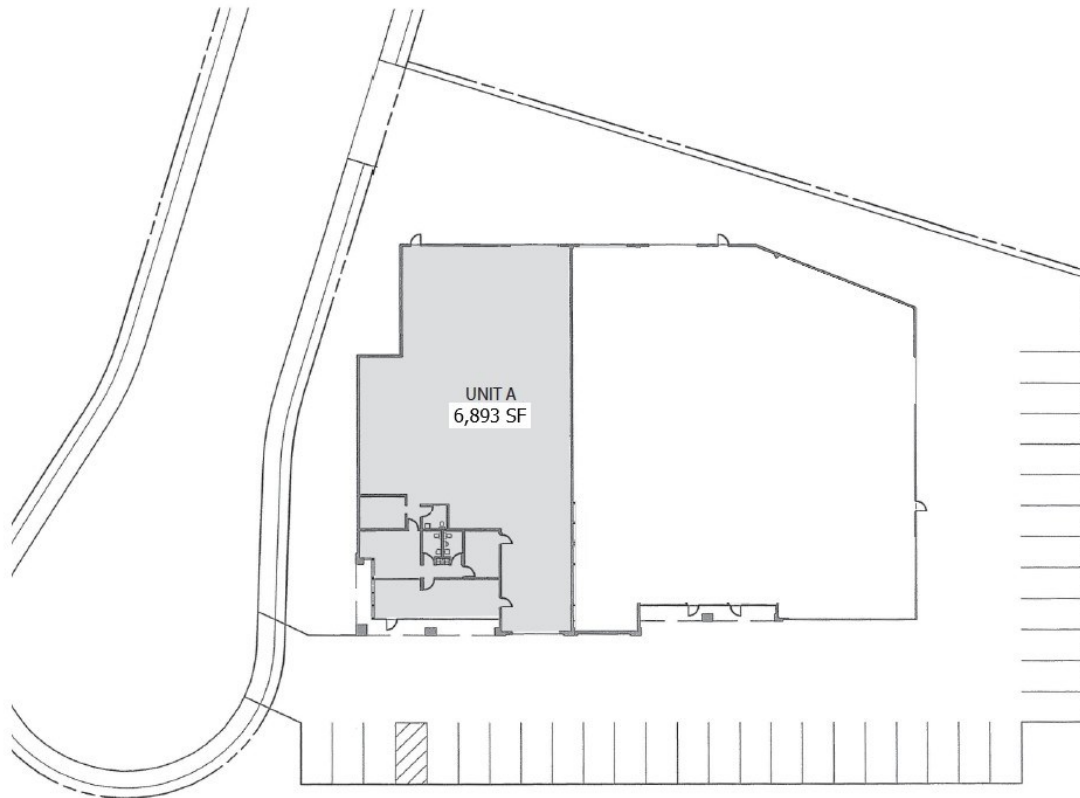

AVAILABLE FOR LEASE

± 6,893 SQ FT BUILDING

25721 Taladro Circle Unit A, Mission Viejo, CA 92691

PROPERTY FEATURES:

- ◆ High Image Industrial Unit
- ◆ ±6,893 Square Foot Unit Total
- ◆ ±1,000 Square Feet Office area
- ◆ Lobby, 2 Private offices, 3 Restrooms & Storage
- ◆ AUTOMOTIVE CONSIDERED
- ◆ 2 Oversized Ground Level Truck Doors– Drive Thru
- ◆ 200Amp 208V 3Ø (Verify)
- ◆ Dedicated Parking Stalls– 11 stalls
- ◆ Excellent Clear Height

AVAILABLE FOR LEASE

6,893 SQUARE FEET

25721 Taladro Circle, Unit A | Mission Viejo | CA | 92691

Buck-Shepard Associates, Inc.

Laura Beth Buck
Phone: 949-951-9201
Cell: 949-661-1000
LBUCK@BUCKSHEPARD.COM
License ID# 01895981