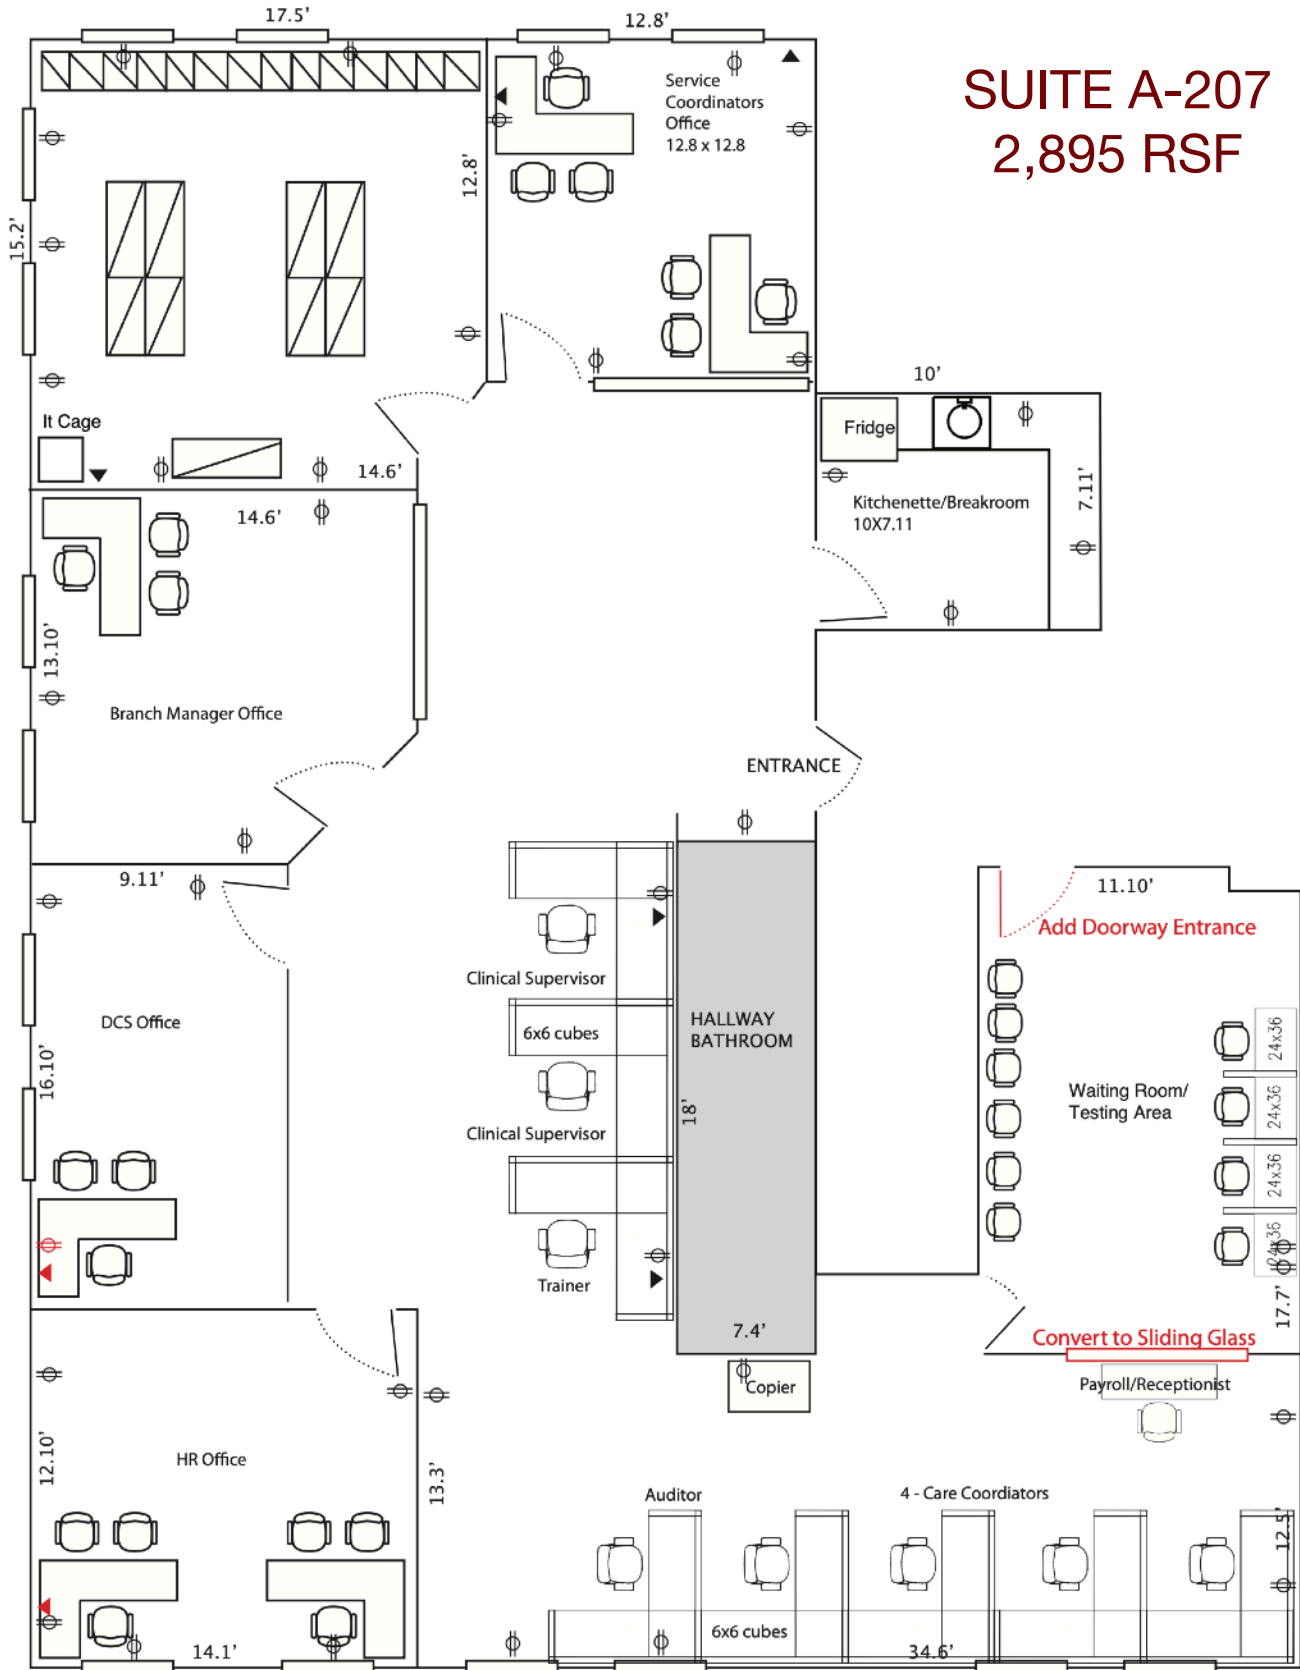

OFFICE SPACE FOR LEASE - 1462 Erie Blvd Schenectady, NY 12306

SUITE A-207
2,895 RSF

Great visibility and easy access to major highways. Proactive Landlord, outstanding property management and maintenance. Close to Rivers Casino, Union College, GE, Proctors, Ellis Hospital, Schenectady Amtrak, SCCC and other downtown attractions and businesses.