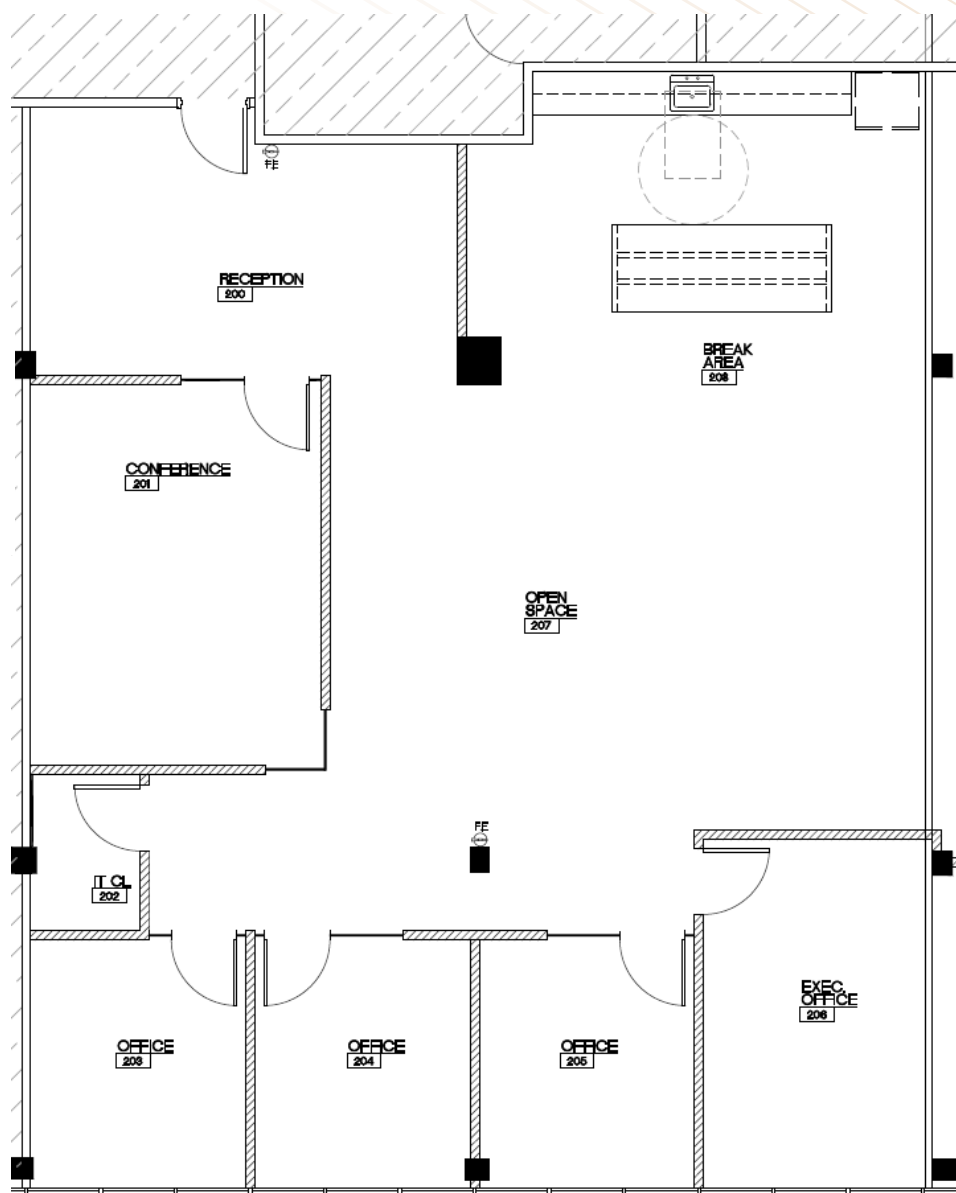

PALMETTO CENTRAL

1499 W PALMETTO PARK ROAD, BOCA RATON, FL

Suite 201

2,582 SF

Contact

John Criddle
Executive Vice President
+1 561 283 5176
john.criddle@cbre.com

Joseph Freitas
Senior Vice President
+1 561 512 8844
joe.freitas@cbre.com