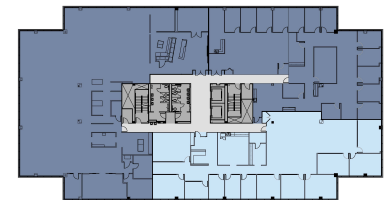

6 TOWER BRIDGE

181 Washington Street, Conshohocken, PA

FOURTH FLOOR PLAN

SUITE 450
6,796 RSF

for more information : KEITH OLDT | 215.619.4765 | keith.oldt@bdnreit.com

555 East Lancaster Ave, Suite 110
Radnor, PA 19087