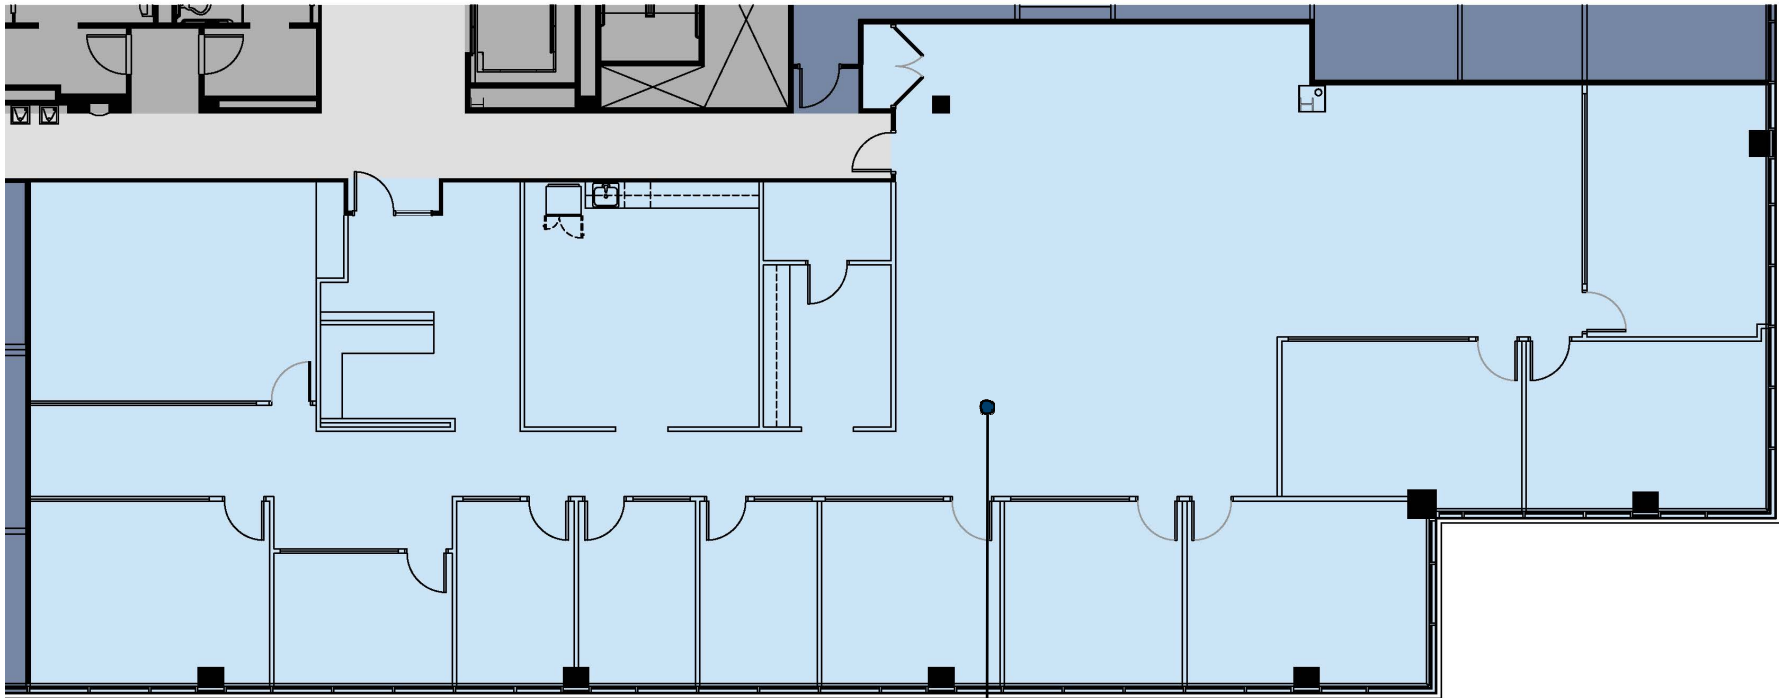

6 TOWER BRIDGE

181 Washington Street, Conshohocken, PA

FOURTH FLOOR PLAN

SUITE 450
6,796 RSF

for more information : KEITH OLDT | 215.619.4765 | keith.oldt@bdnreit.com

555 East Lancaster Ave, Suite 110
Radnor, PA 19087