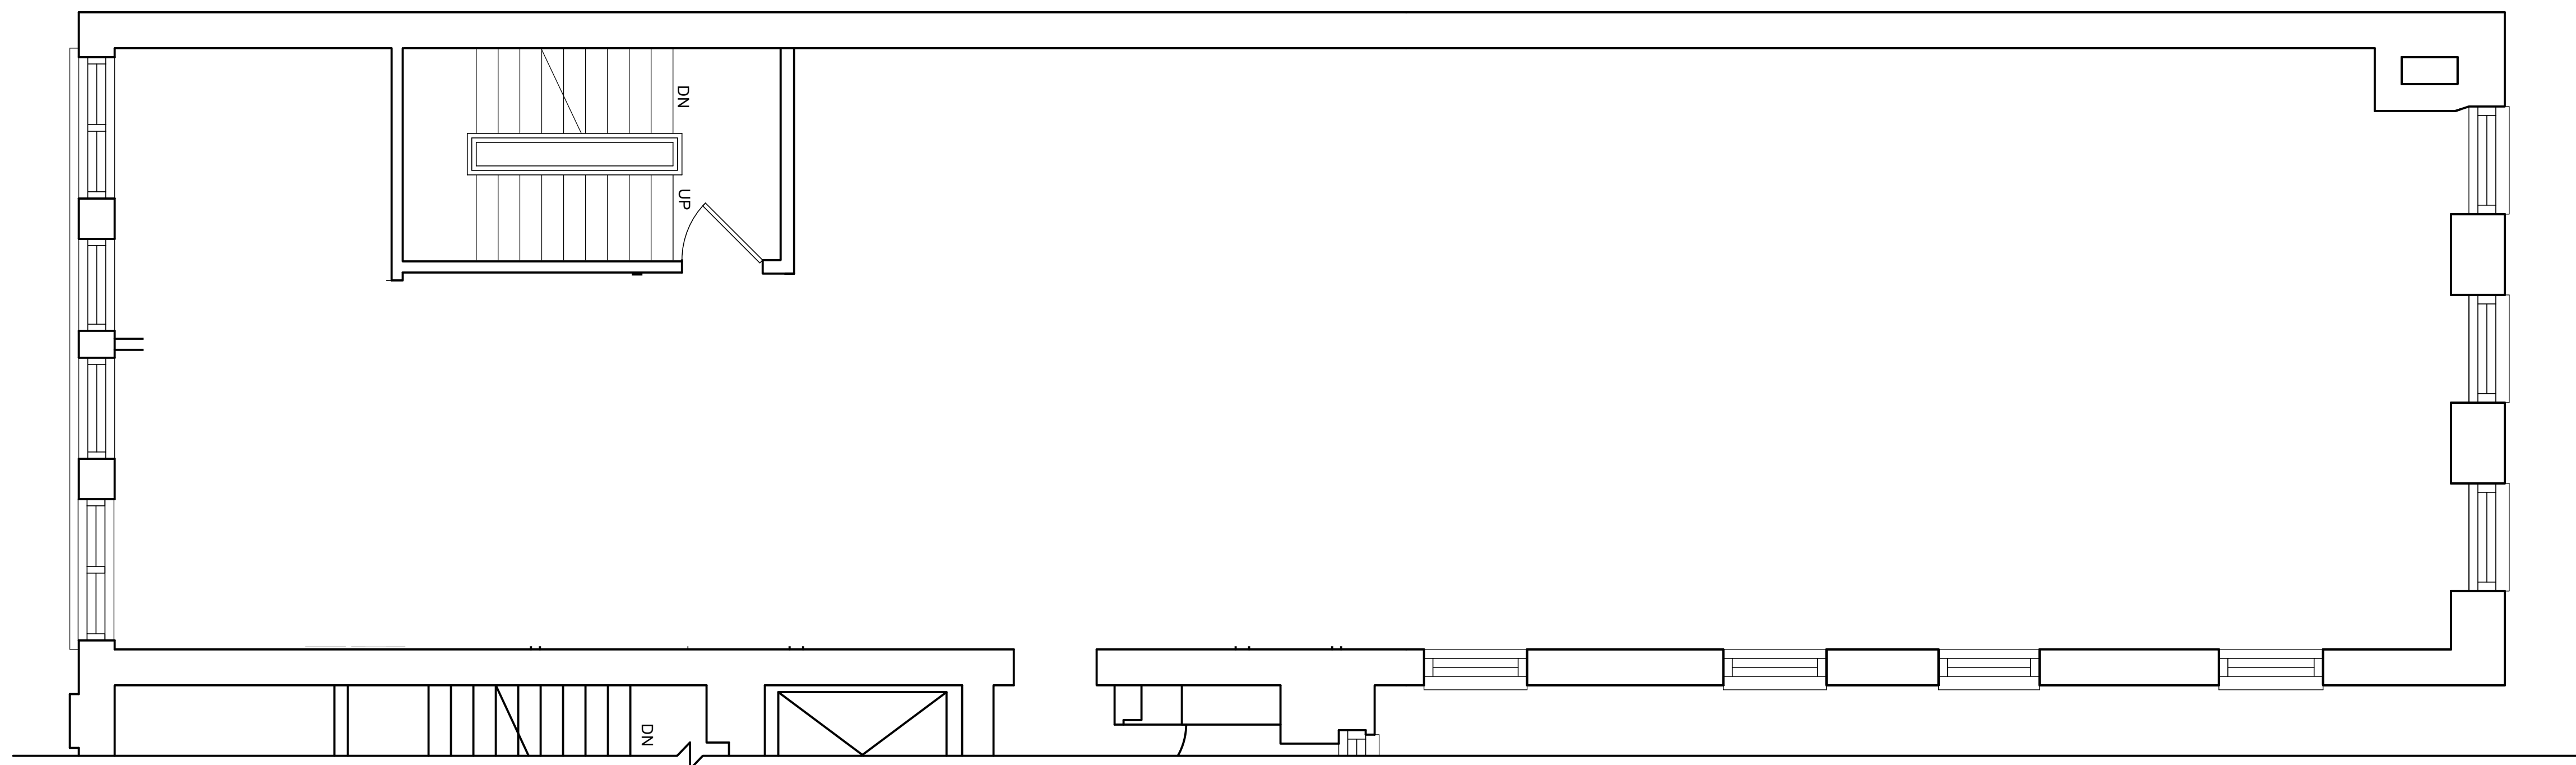

SUITE 300 & 301 - 2,942 RSF

SUITE 300 & 301

1/4" = 1'-0"
NOTE:

NOTE: DRAWINGS ARE NOT TO SCALE IF SHEET IS PLOTTED ON 11" x 17"