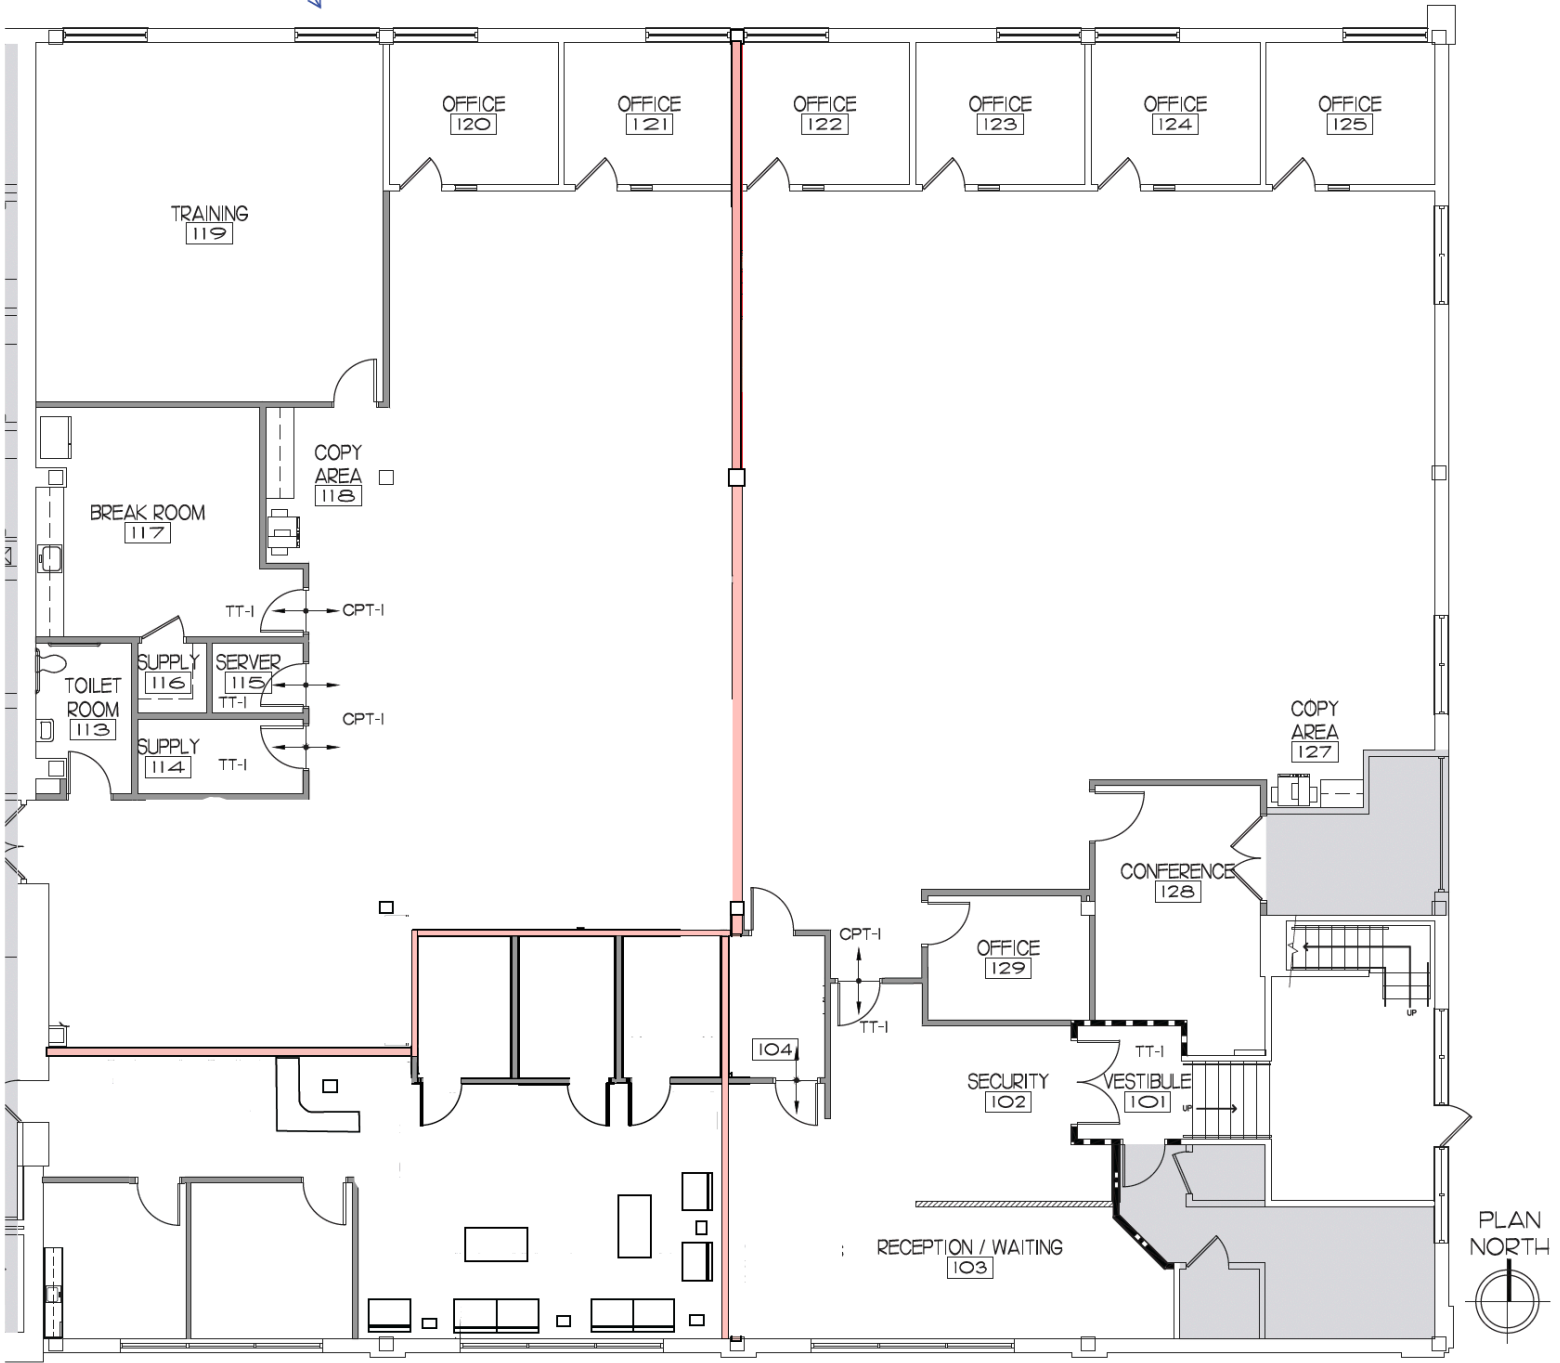

SUITE 102

AVAILABLE - 4,106 RSF

1 FINISH PLAN
10-7 1/8" = 1'-0"

SUITE 104

AVAILABLE - 1,411 RSF

SUITE 105

AVAILABLE - 4,783 RSF