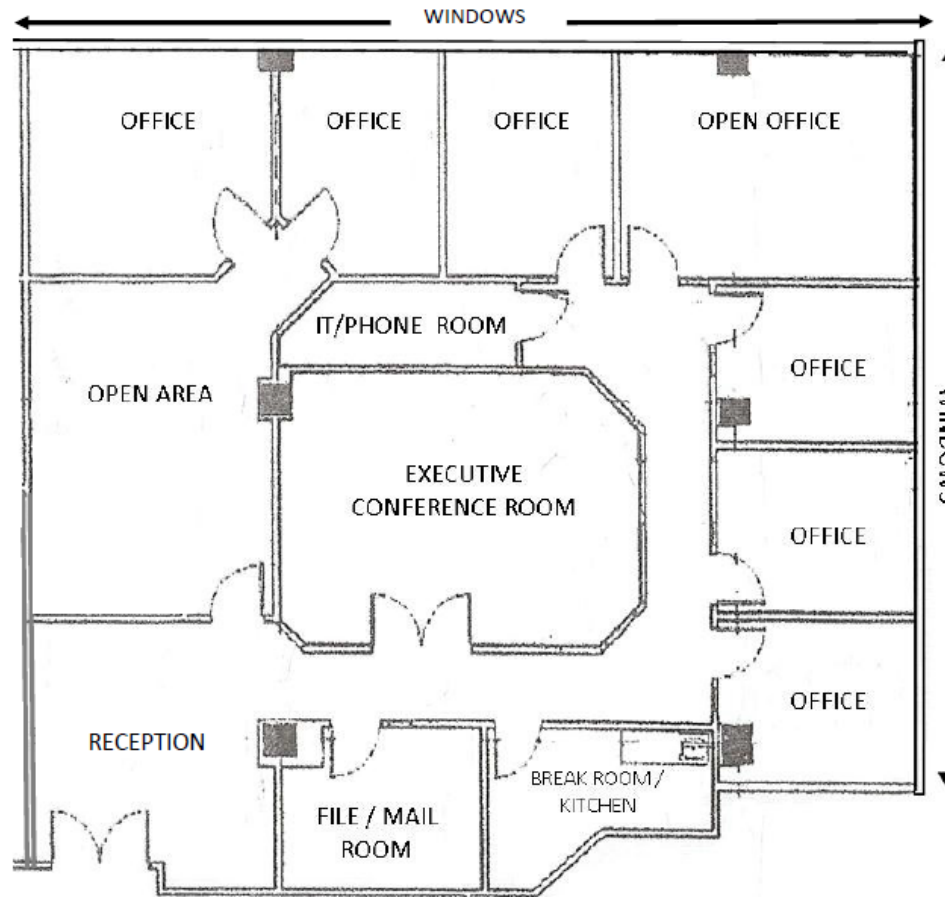

Coral Springs Executive Tower

210 N University Drive
Coral Springs, FL

Suite 501
2,937 RSF

For Leasing Information please contact:

Brady Titcomb
+1 954 653 3222
brady.titcomb@am.jll.com