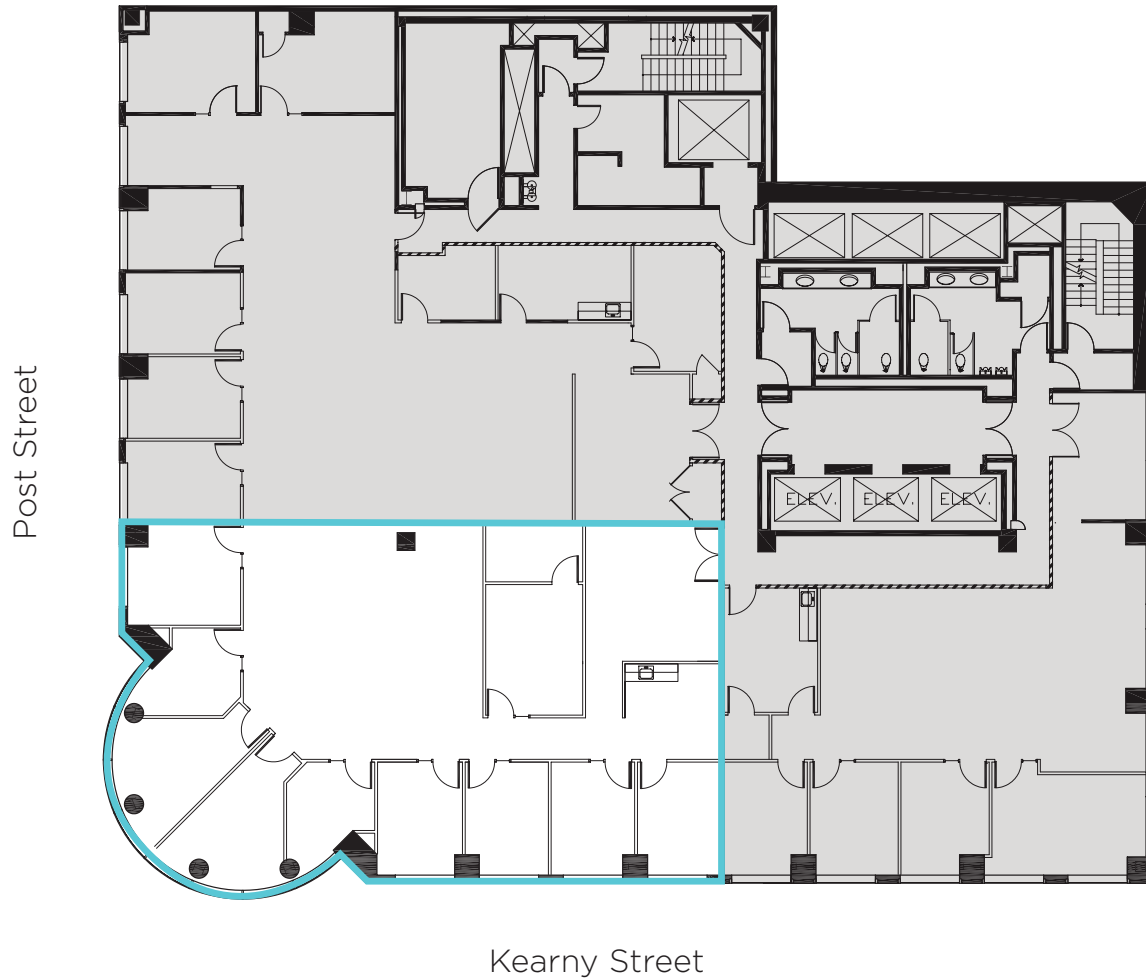

Suite 850

3,823 RSF

- Available Now
- 9 perimeter offices
- 1 meeting room
- Kitchenette
- **Suite 850 can be combined with 800 for a total of 7,778 RSF!**

For leasing information:

Ted Davies
415.395.4972