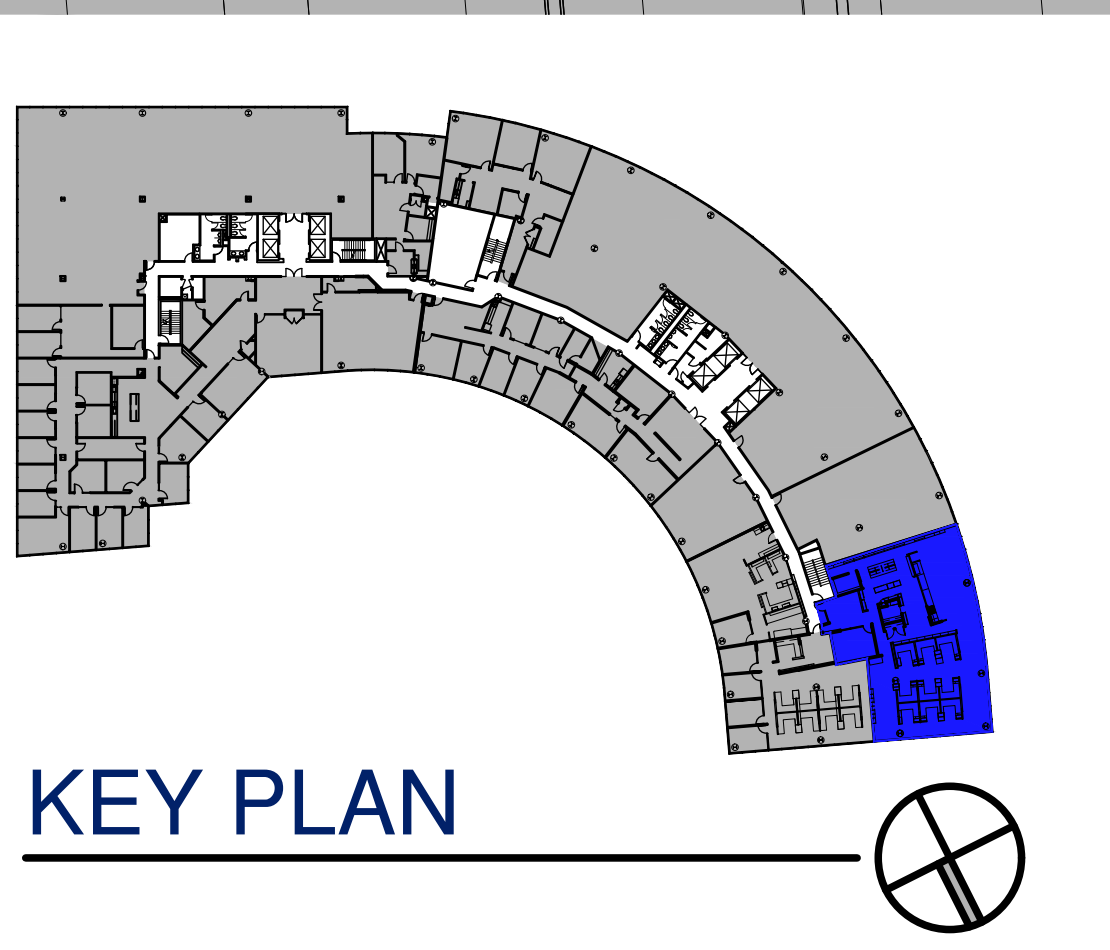

AVAILABLE
TENANT SPACE
SUITE 420
4,507 RSF

KEY PLAN

World Trade Center 4th Floor Suite 420 N.T.S.

101 W. Main Street Norfolk, Virginia

October 29, 2021