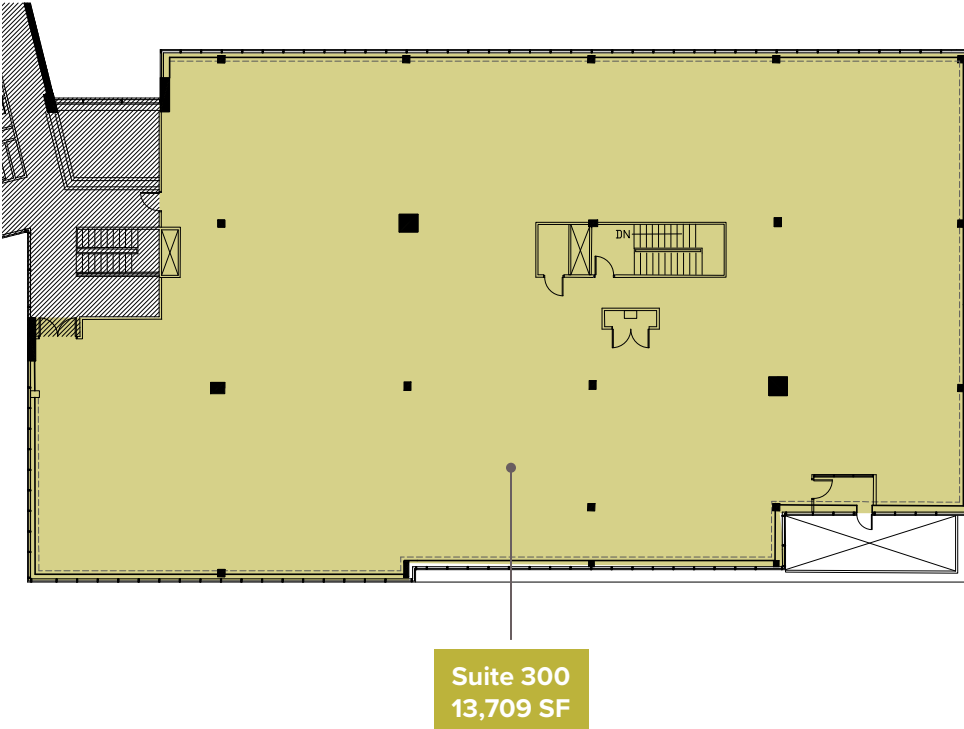

CHESTERBROOK

701
LEE RD

Third Floor Availabilities

Suite 300
13,709 SF

CAMPUS KEY

JLL | Jones Lang LaSalle Brokerage, Inc.
550 Swedesford Road, Suite 260
Wayne, PA 19087

Doug Newbert
610.249.2273
doug.newbert@jll.com