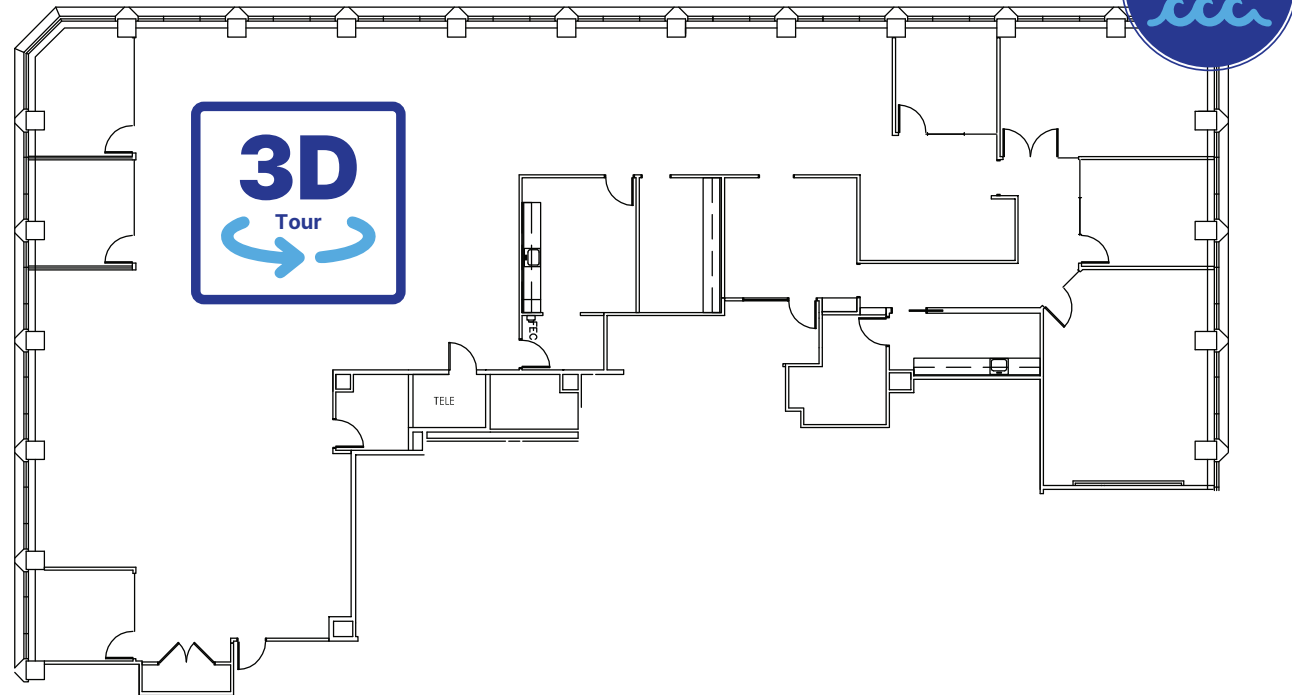

Suite 1850

7,824 RSF

- 5 private offices
- Board room
- Conference room
- Efficient open area
- 2 kitchens
- Production room
- Formal reception
- Water and City views
- Available now

601