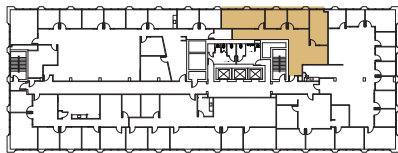

# Bovet Office Centre

155 Bovet Rd, San Mateo, CA 94402

**BOVET**  
OFFICE CENTRE

## AVAILABILITIES

FLOOR 3 | ±1,487 s.f.

Suite 308

Available now

Floor Plan Key

Tim Grant  
T +1 650 480 2124  
CA RE License -00674597  
tim.grant@jll.com

Clarke Funkhouser  
T +1 650 480 2042  
CA RE License -01252763  
clarke.funkhouser@jll.com