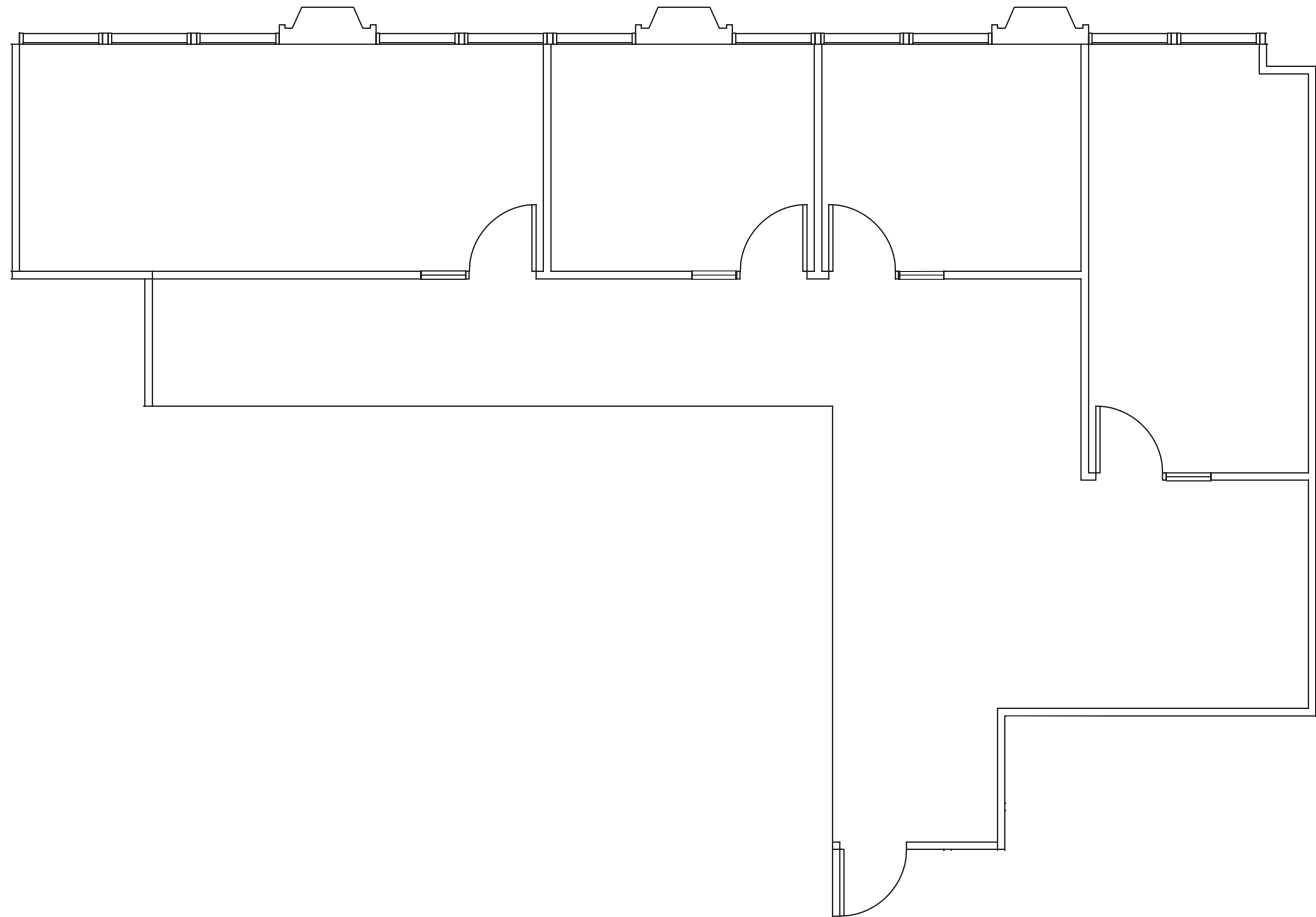

## AVAILABILITIES

FLOOR 3 | ±1,487 s.f.

Suite 308

Available now

Floor Plan Key

Tim Grant  
T +1 650 480 2124  
CA RE License -00674597  
tim.grant@jll.com

Clarke Funkhouser  
T +1 650 480 2042  
CA RE License -01252763  
clarke.funkhouser@jll.com