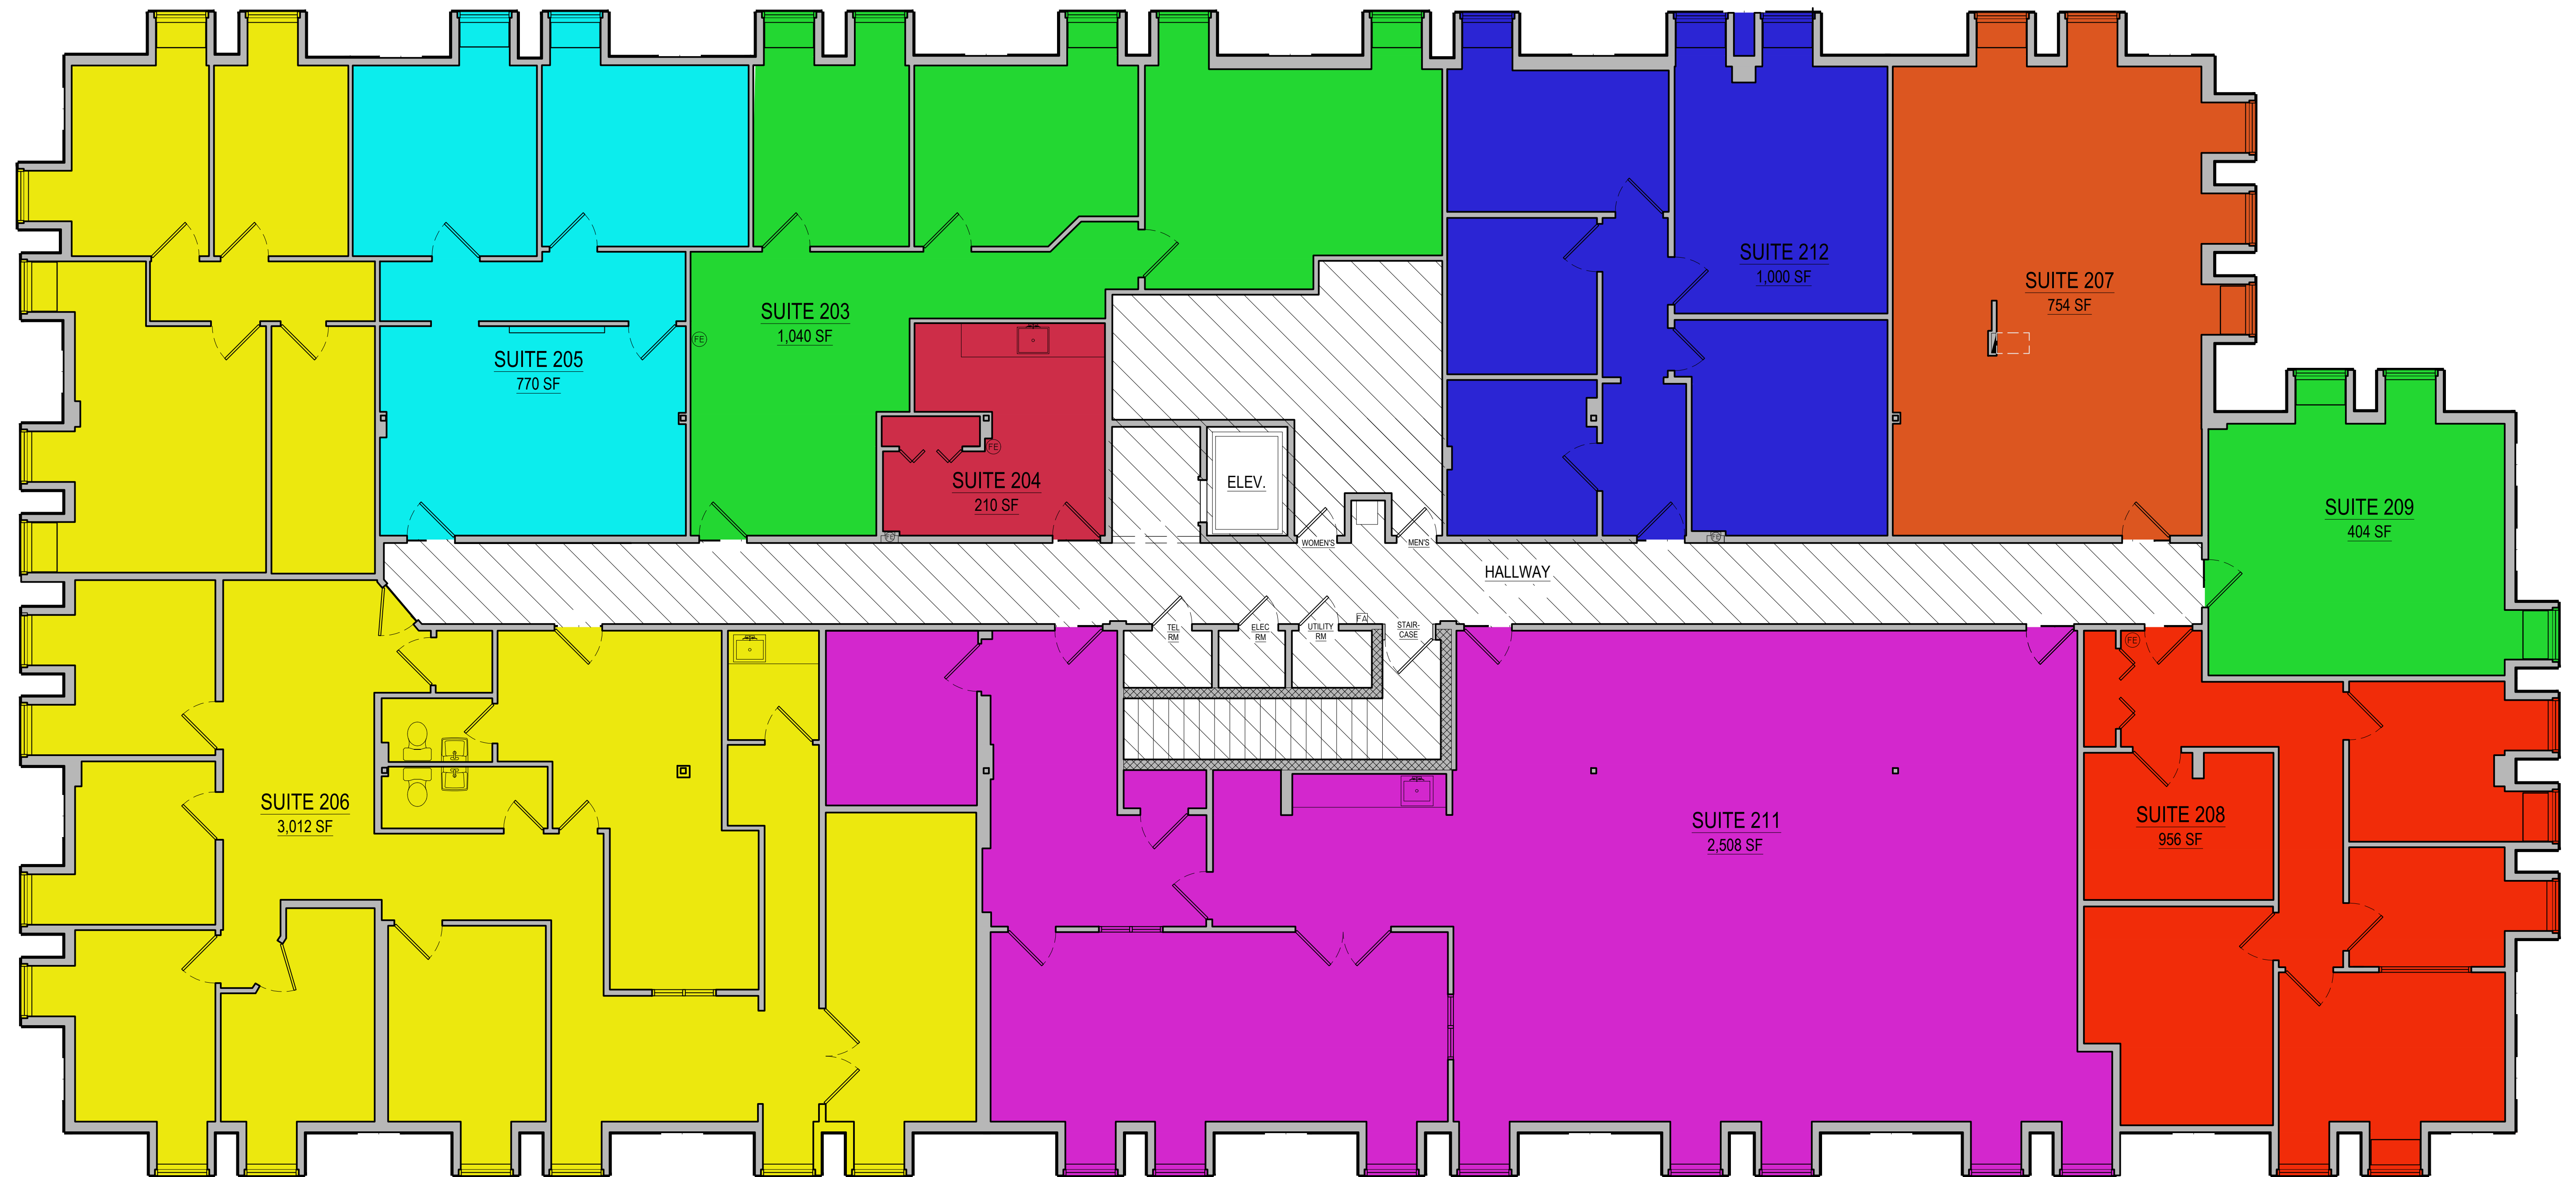

LEGEND:

-  BUILDING COMMON AREA
-  LEASE LINE

Quick Service Restaurant and Retail
Design Group, LLC

584 Bellerive Road, Suite 3D Annapolis, MD 21409
Ph. No. (301) 364-9880

1419 FOREST DRIVE 2ND FLOOR TENANT PLANS

REVISION		
NO.	DATE	DESCRIPTION

1419 FOREST DRIVE
ANNAPOLIS, MD 21403

SCALE: 3/16" = 1'-0"

DATE: 9-19-2022