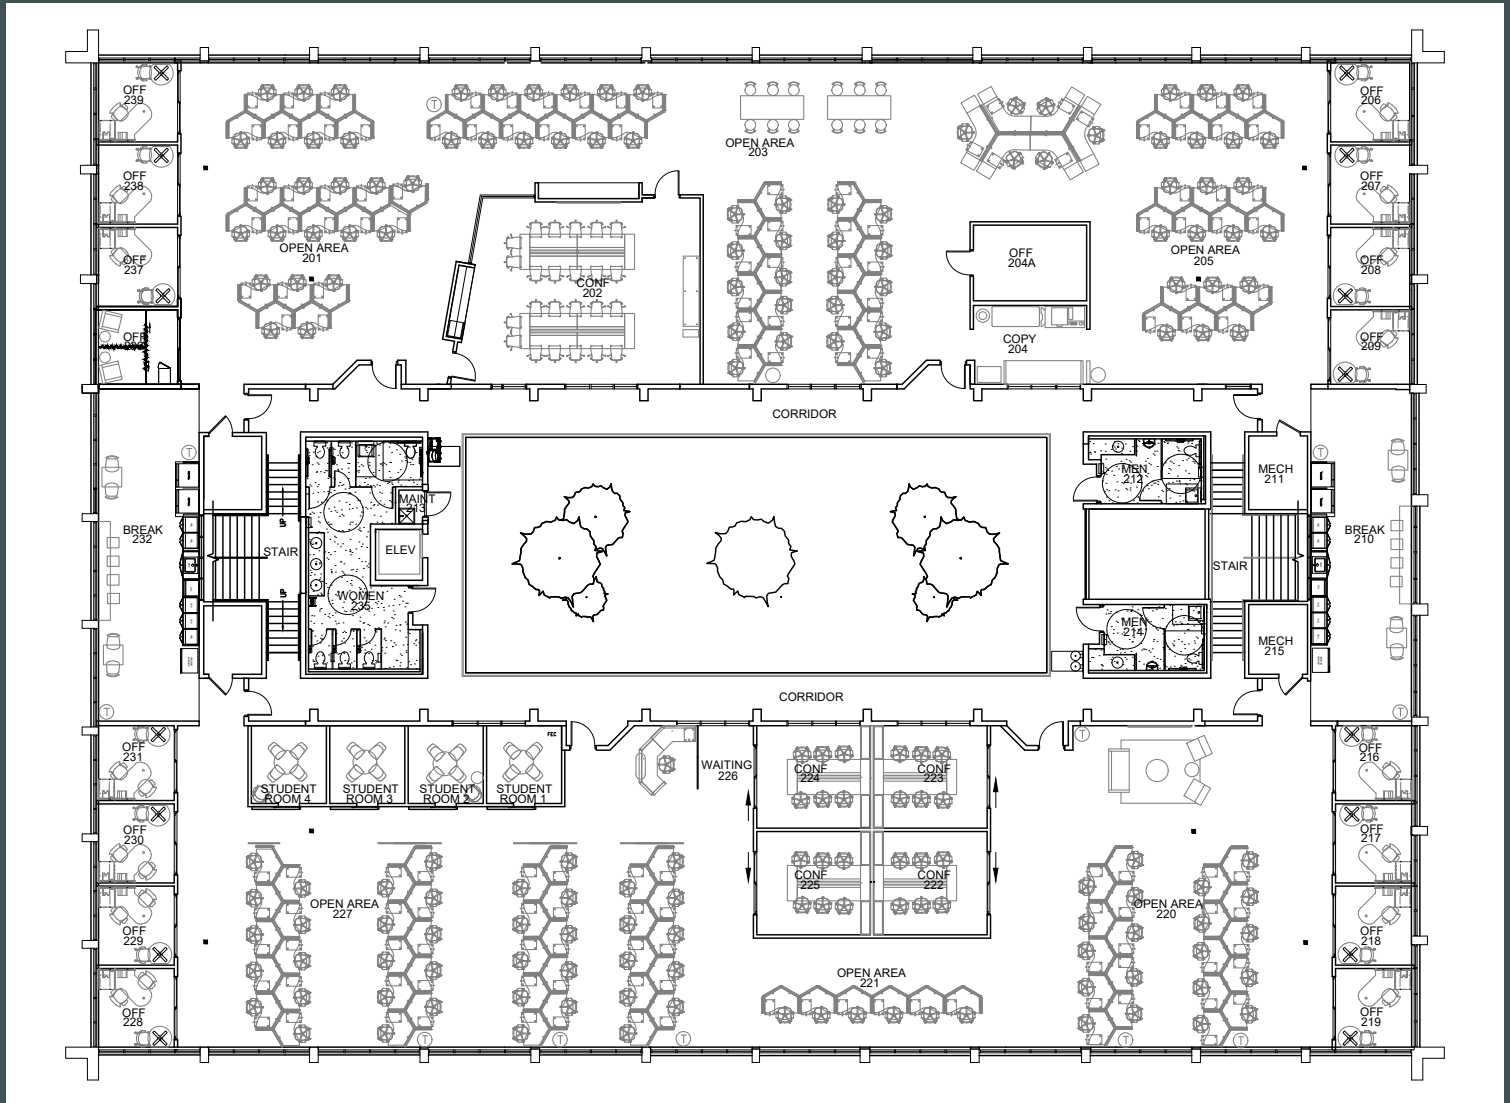

Suites 1201 & 1250

8,600 - 17,250 RSF | Furniture Available

Contact Us

Russell Mays
Senior Associate
+1 407 304 8538
russell.mays@cbre.com

Chris Sproles
Senior Vice President
+1 407 929 3159
chris.sproles@cbre.com